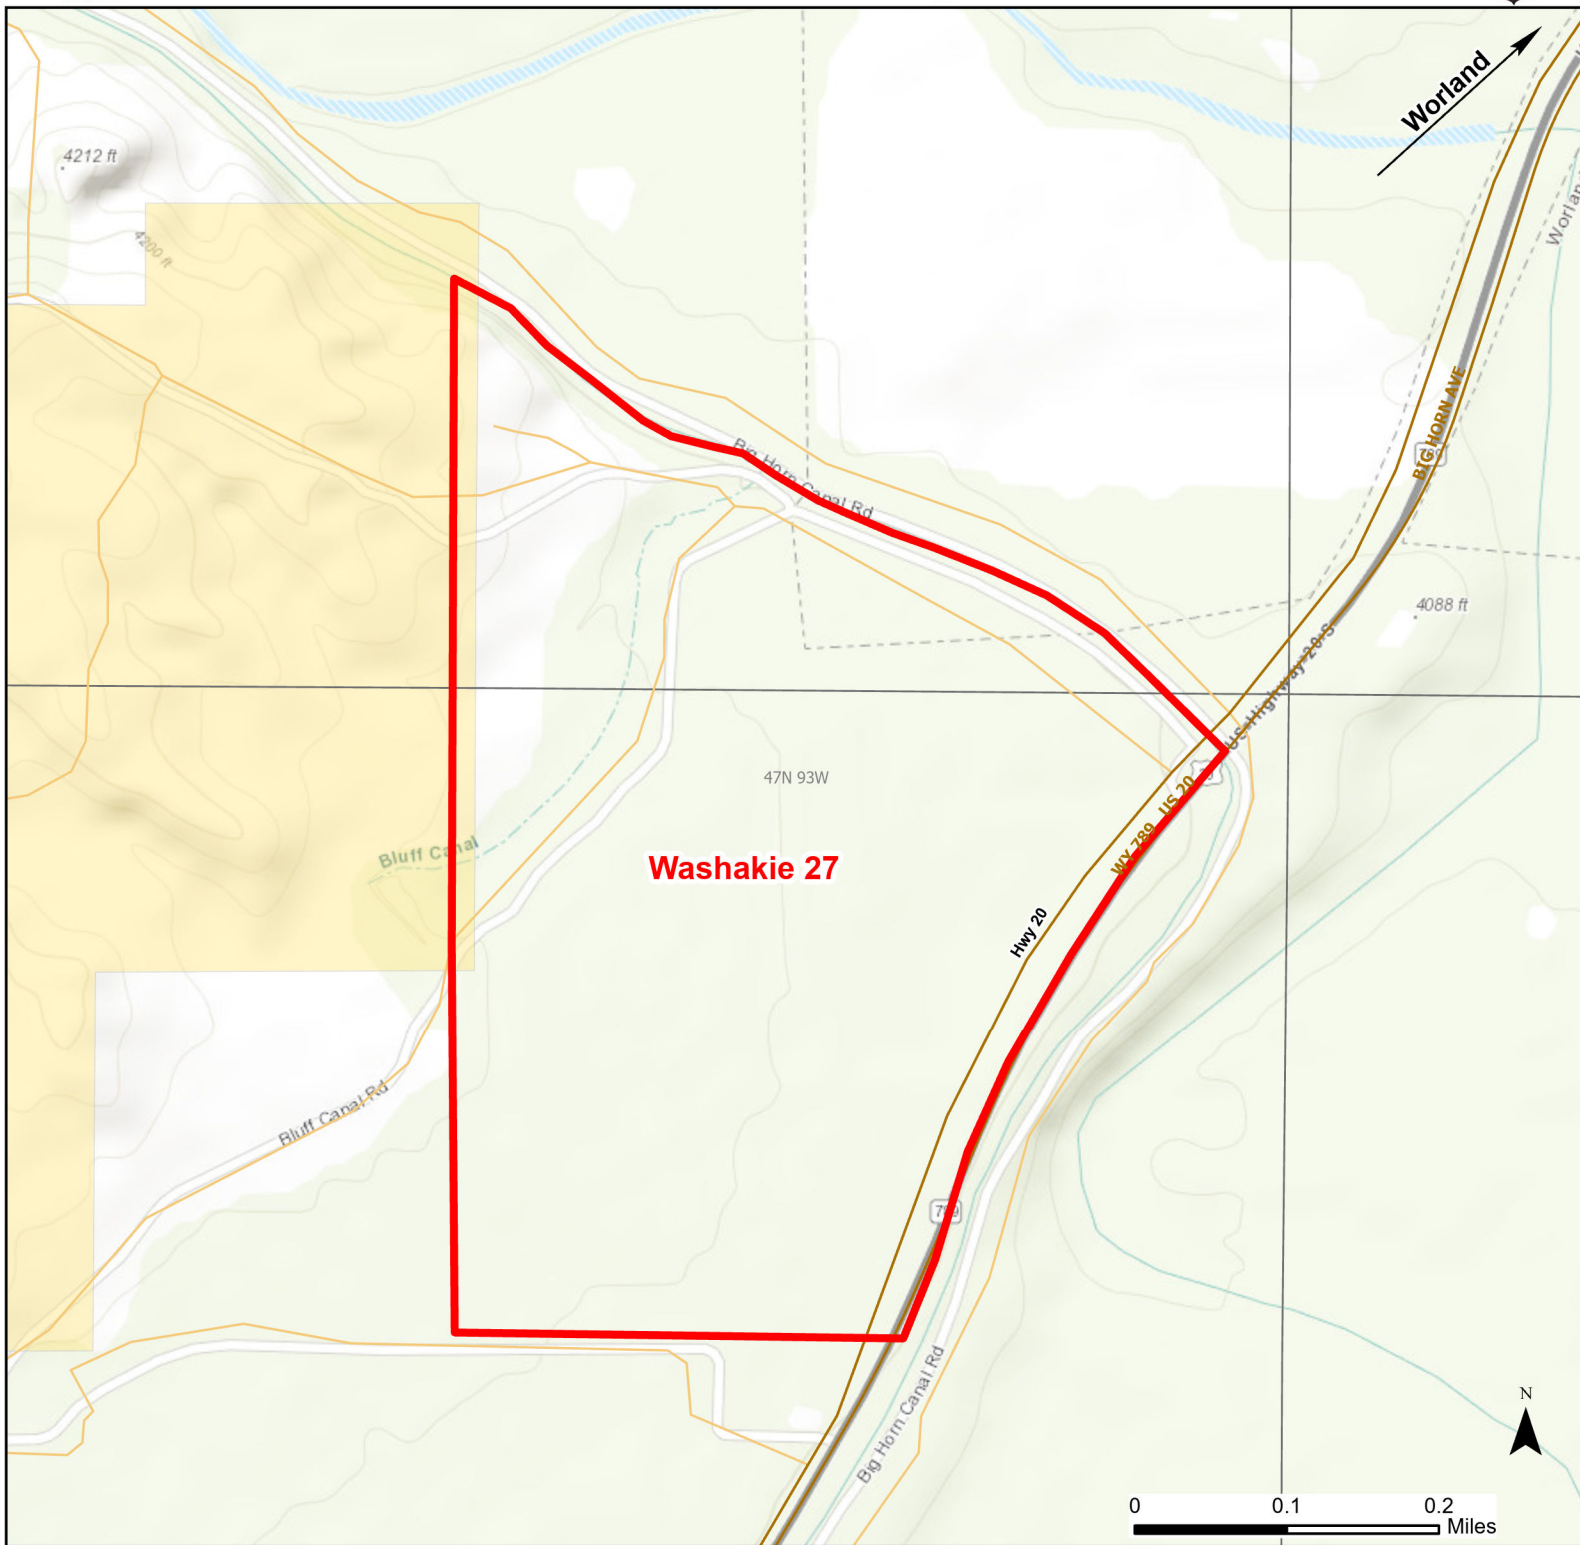

Washakie 27 Walk-in Hunting Area

Access Dates:
08/15 - 12/31
2024 Hunt Season

Parking	Closed Road	Boundary	Limited Range Weapons and Archery	State
Road Closed	WIA Use Only	Archery Only	Other	DOD
Coupon Box	Roads	County Boundaries	CLOSED	BLM
Gate	Open Road			Forest Service
Open Road	Special Conditions Apply			Wyoming Game & Fish Dept.
Special Conditions Apply				Private

Species allowed to hunt: Antelope, Deer

Rules: Portable blinds may be used on a daily basis. Blinds must have owner's name and contact info affixed and may not be left in the field overnight.

This map is for visual use, assistance and general location only, does not represent a survey, and is not to be used for legal conveyance. Hunt Area boundaries are approximate, consult Game and Fish Hunting Regulations for descriptions and restrictions. Access to these private lands for any commercial activity must be gained by contacting the individual landowner(s) directly.