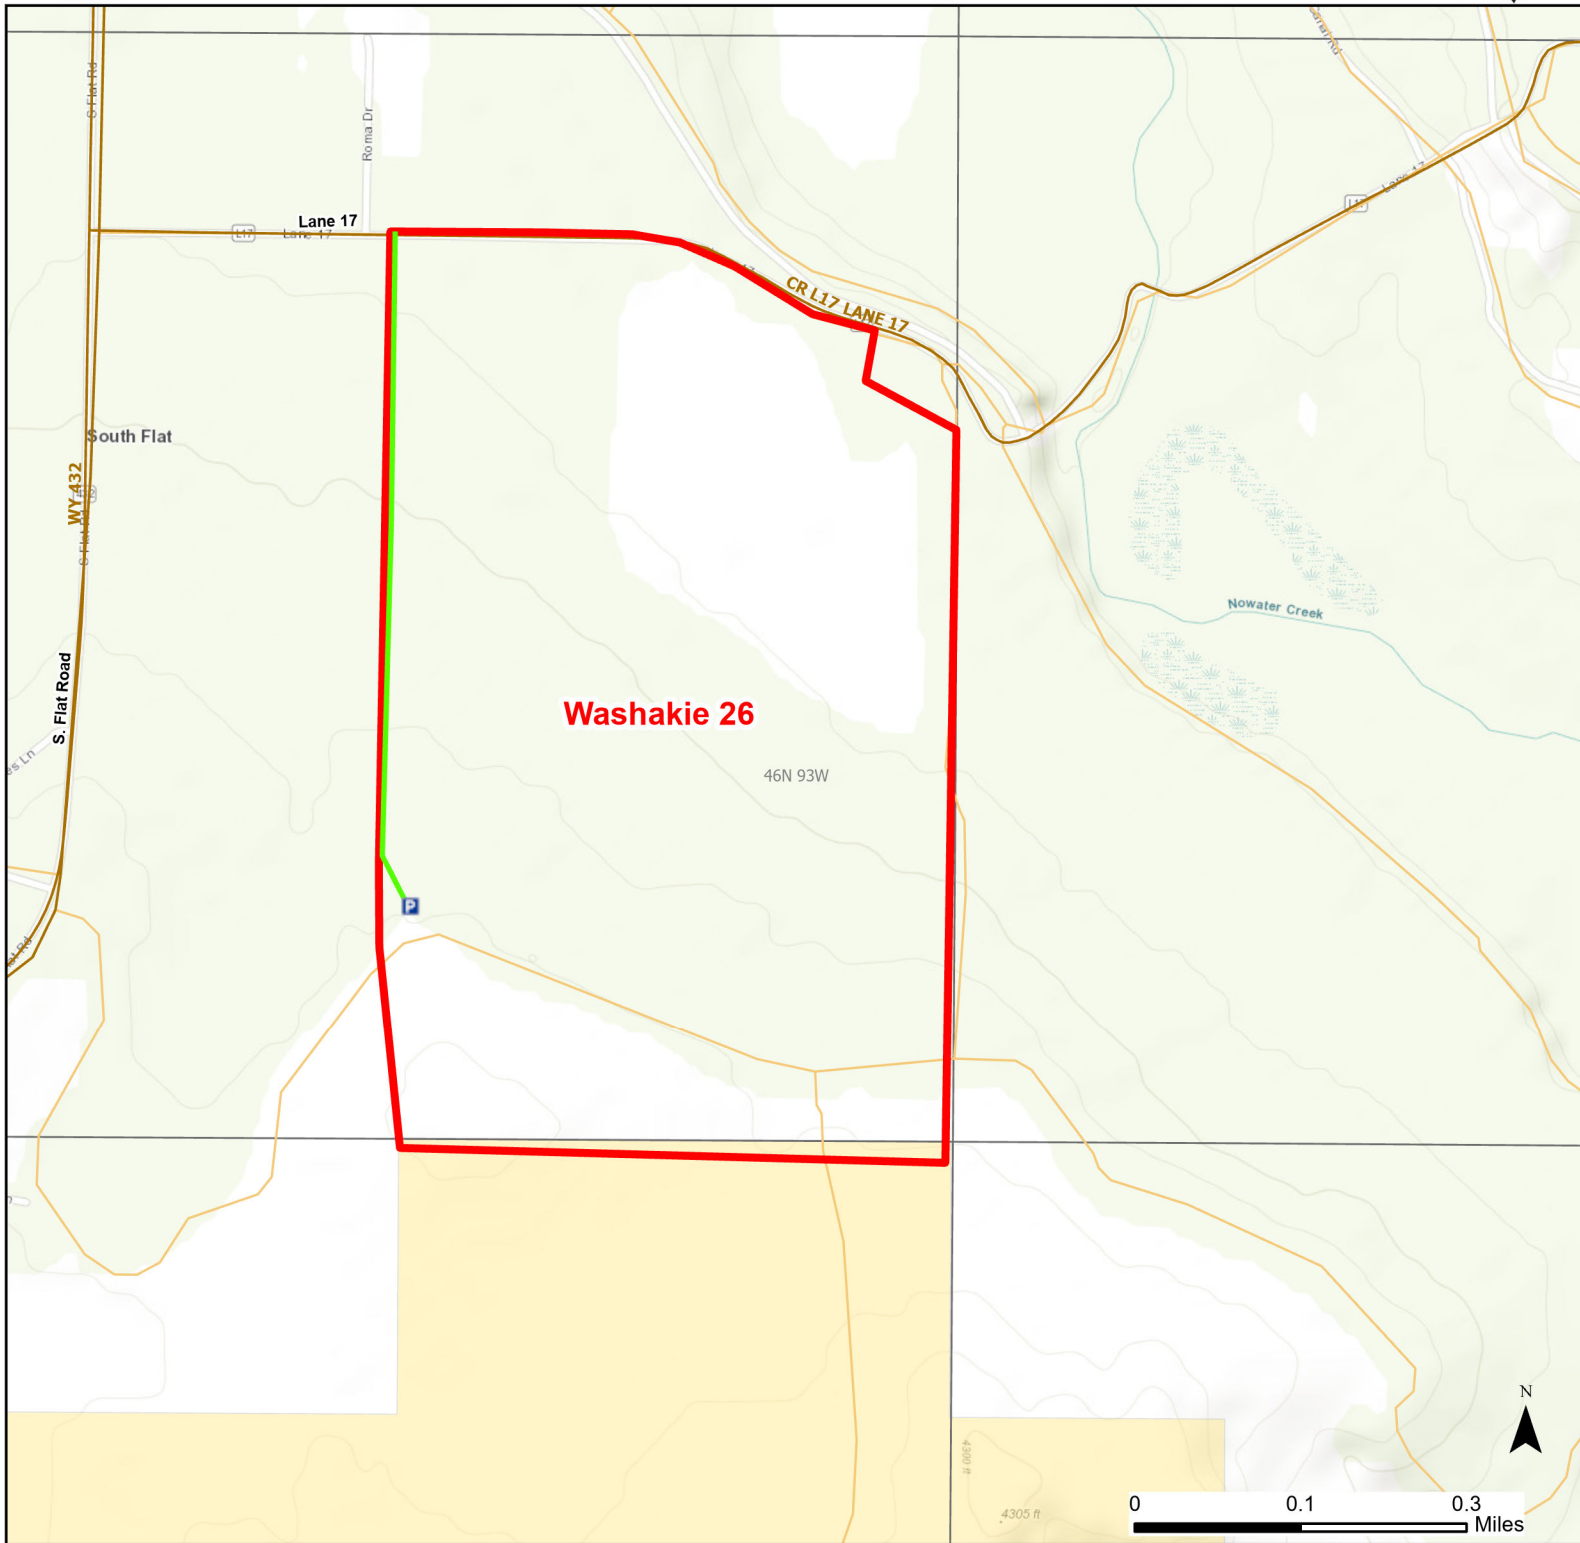

Washakie 26 Walk-in Hunting Area

Access Dates:
08/15 - 02/28
2024 Hunt Season

Parking	Closed Road	Boundary	Limited Range Weapons and Archery	State
Road Closed	WIA Use Only	Archery Only	Other	DOD
Coupon Box	Roads			BLM
Gate	County Boundaries			Forest Service
Open Road				Wyoming Game & Fish Dept.
Special Conditions Apply			CLOSED	Private

This map is for visual use, assistance and general location only, does not represent a survey, and is not to be used for legal conveyance. Hunt Area boundaries are approximate, consult Game and Fish Hunting Regulations for descriptions and restrictions. Access to these private lands for any commercial activity must be gained by contacting the individual landowner(s) directly.