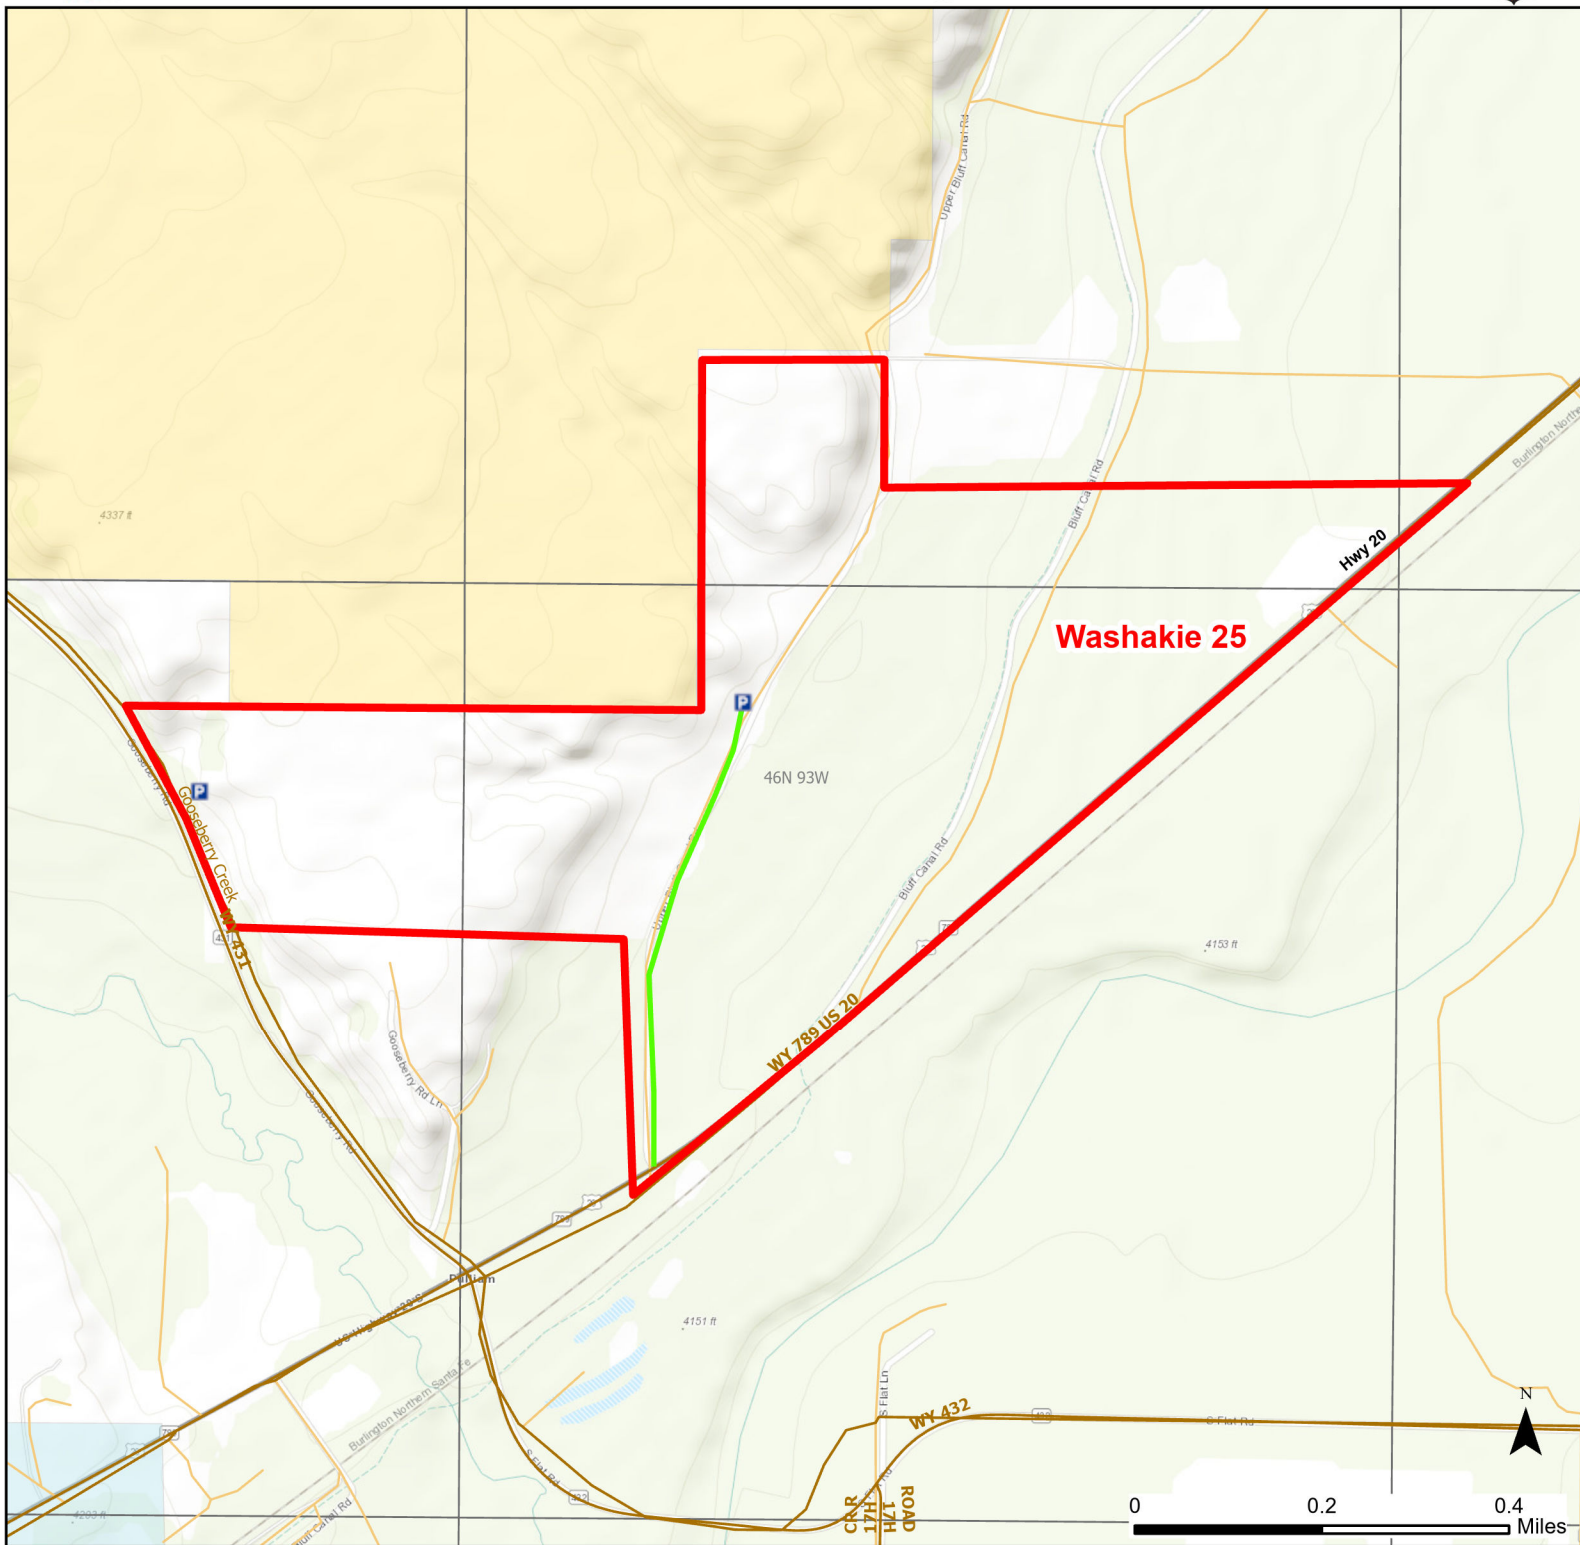

Washakie 25 Walk-in Hunting Area

Access Dates:
08/15 - 02/28
2024 Hunt Season

Parking	Closed Road	Boundary	Limited Range Weapons and Archery	State
Road Closed	WIA Use Only	Archery Only	Other	DOD
Coupon Box	Roads			BLM
Gate	County Boundaries			Forest Service
Open Road				Wyoming Game & Fish Dept.
Special Conditions Apply			CLOSED	Private

Species allowed to hunt: Waterfowl, Doves, Partridge, Antelope, Deer

Rules: Portable blinds may be used on a daily basis. Blinds must have owner's name and contact info affixed and may not be left in the field overnight. Motorized vehicle access limited to designated roads only. Designated roads are marked with a white arrow.

This map is for visual use, assistance and general location only, does not represent a survey, and is not to be used for legal conveyance. Hunt Area boundaries are approximate, consult Game and Fish Hunting Regulations for descriptions and restrictions. Access to these private lands for any commercial activity must be gained by contacting the individual landowner(s) directly.