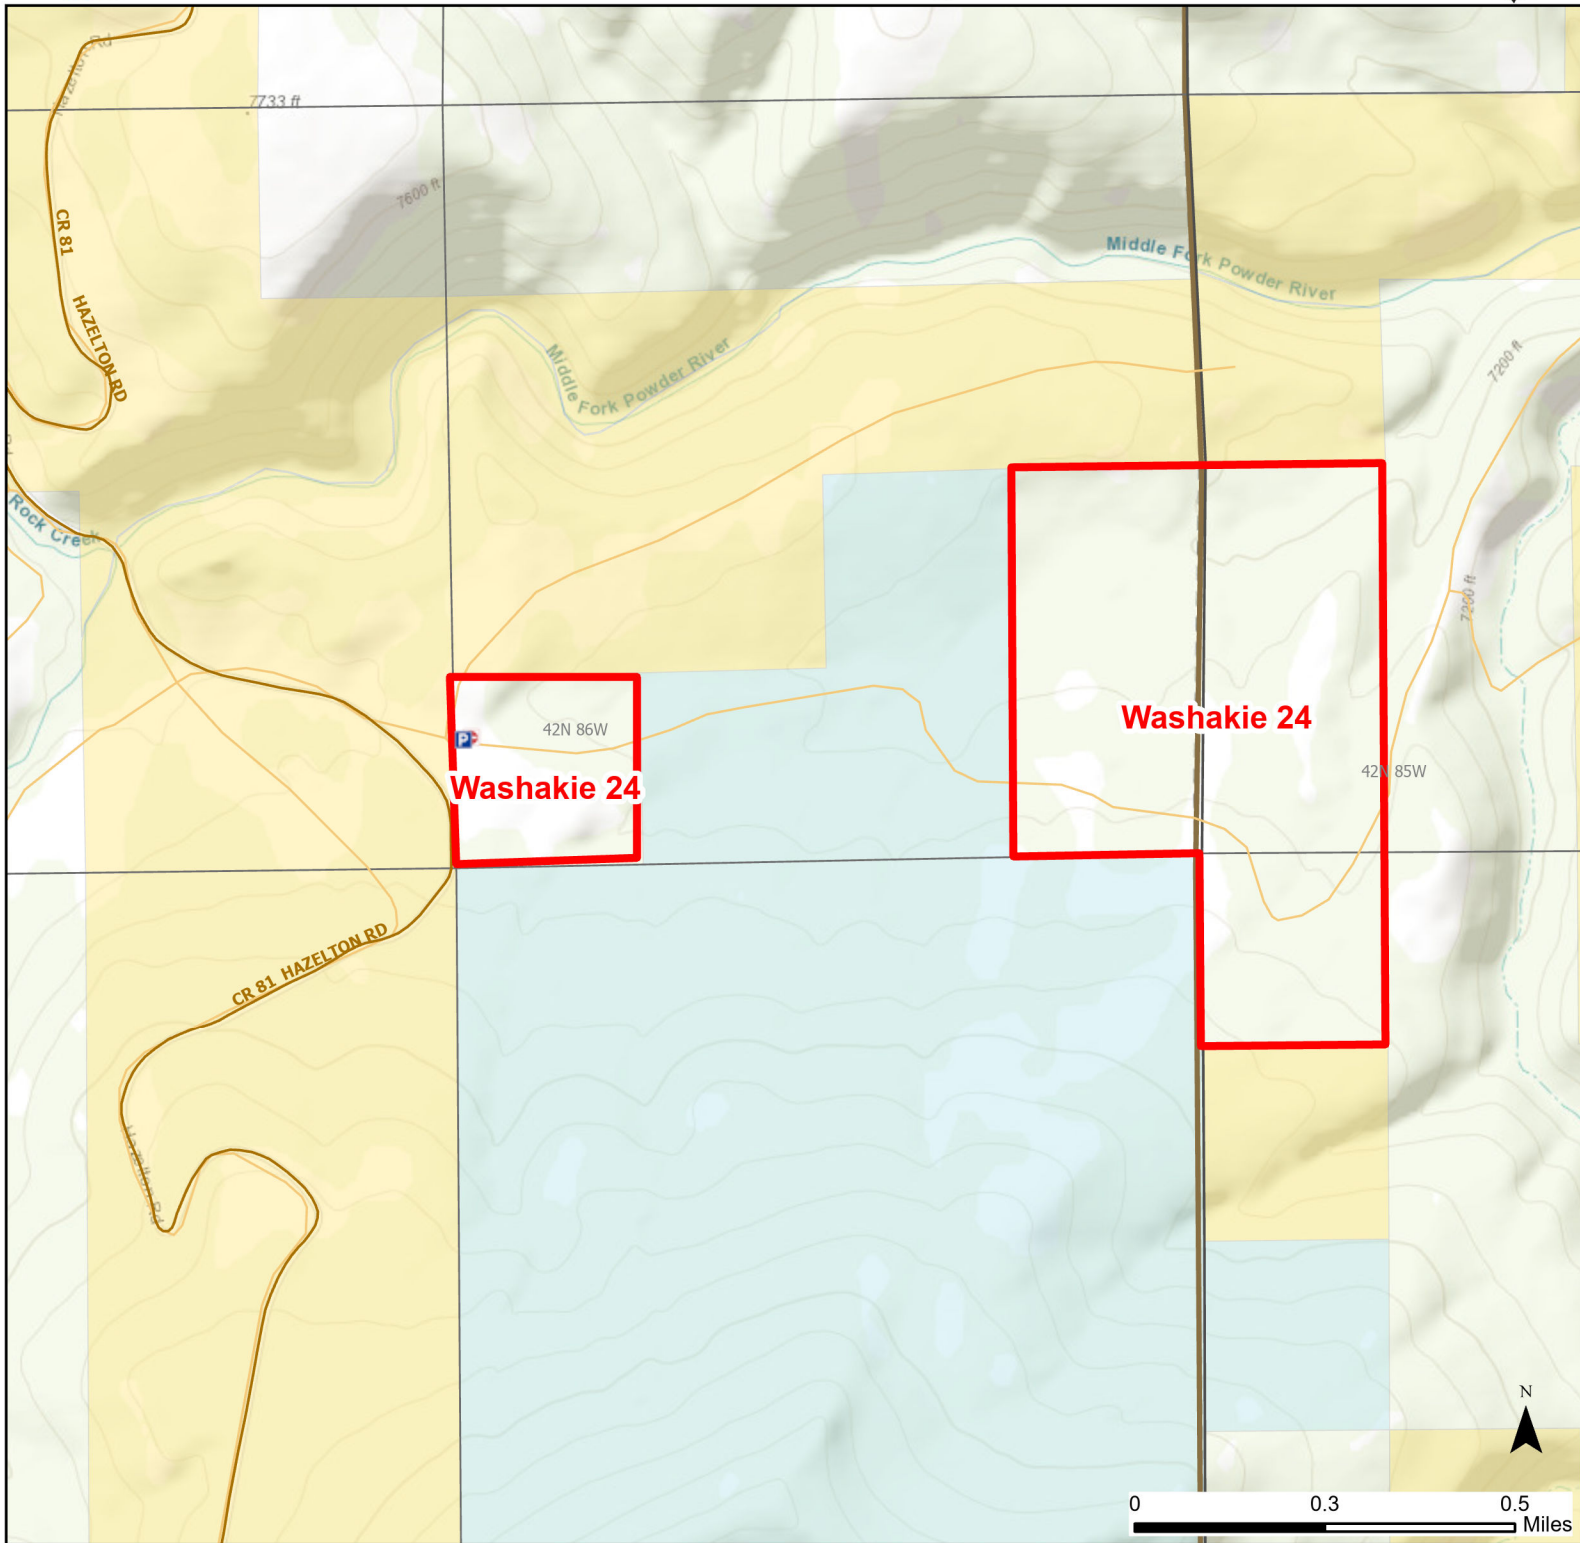

# Washakie 24 Walk-in Hunting Area

Access Dates:  
08/15 - 12/31  
2024 Hunt Season

Parking	Closed Road	Boundary	Limited Range Weapons and Archery	State
Road Closed	WIA Use Only	Archery Only	Other	DOD
Coupon Box	Roads			BLM
Gate	County Boundaries			Forest Service
Open Road			CLOSED	Wyoming Game & Fish Dept.
Special Conditions Apply				Private

Species allowed to hunt: Partridge, Rabbit, Antelope, Deer, Elk

Rules: All vehicles must park in designated parking areas only.

This map is for visual use, assistance and general location only, does not represent a survey, and is not to be used for legal conveyance. Hunt Area boundaries are approximate, consult Game and Fish Hunting Regulations for descriptions and restrictions. Access to these private lands for any commercial activity must be gained by contacting the individual landowner(s) directly.