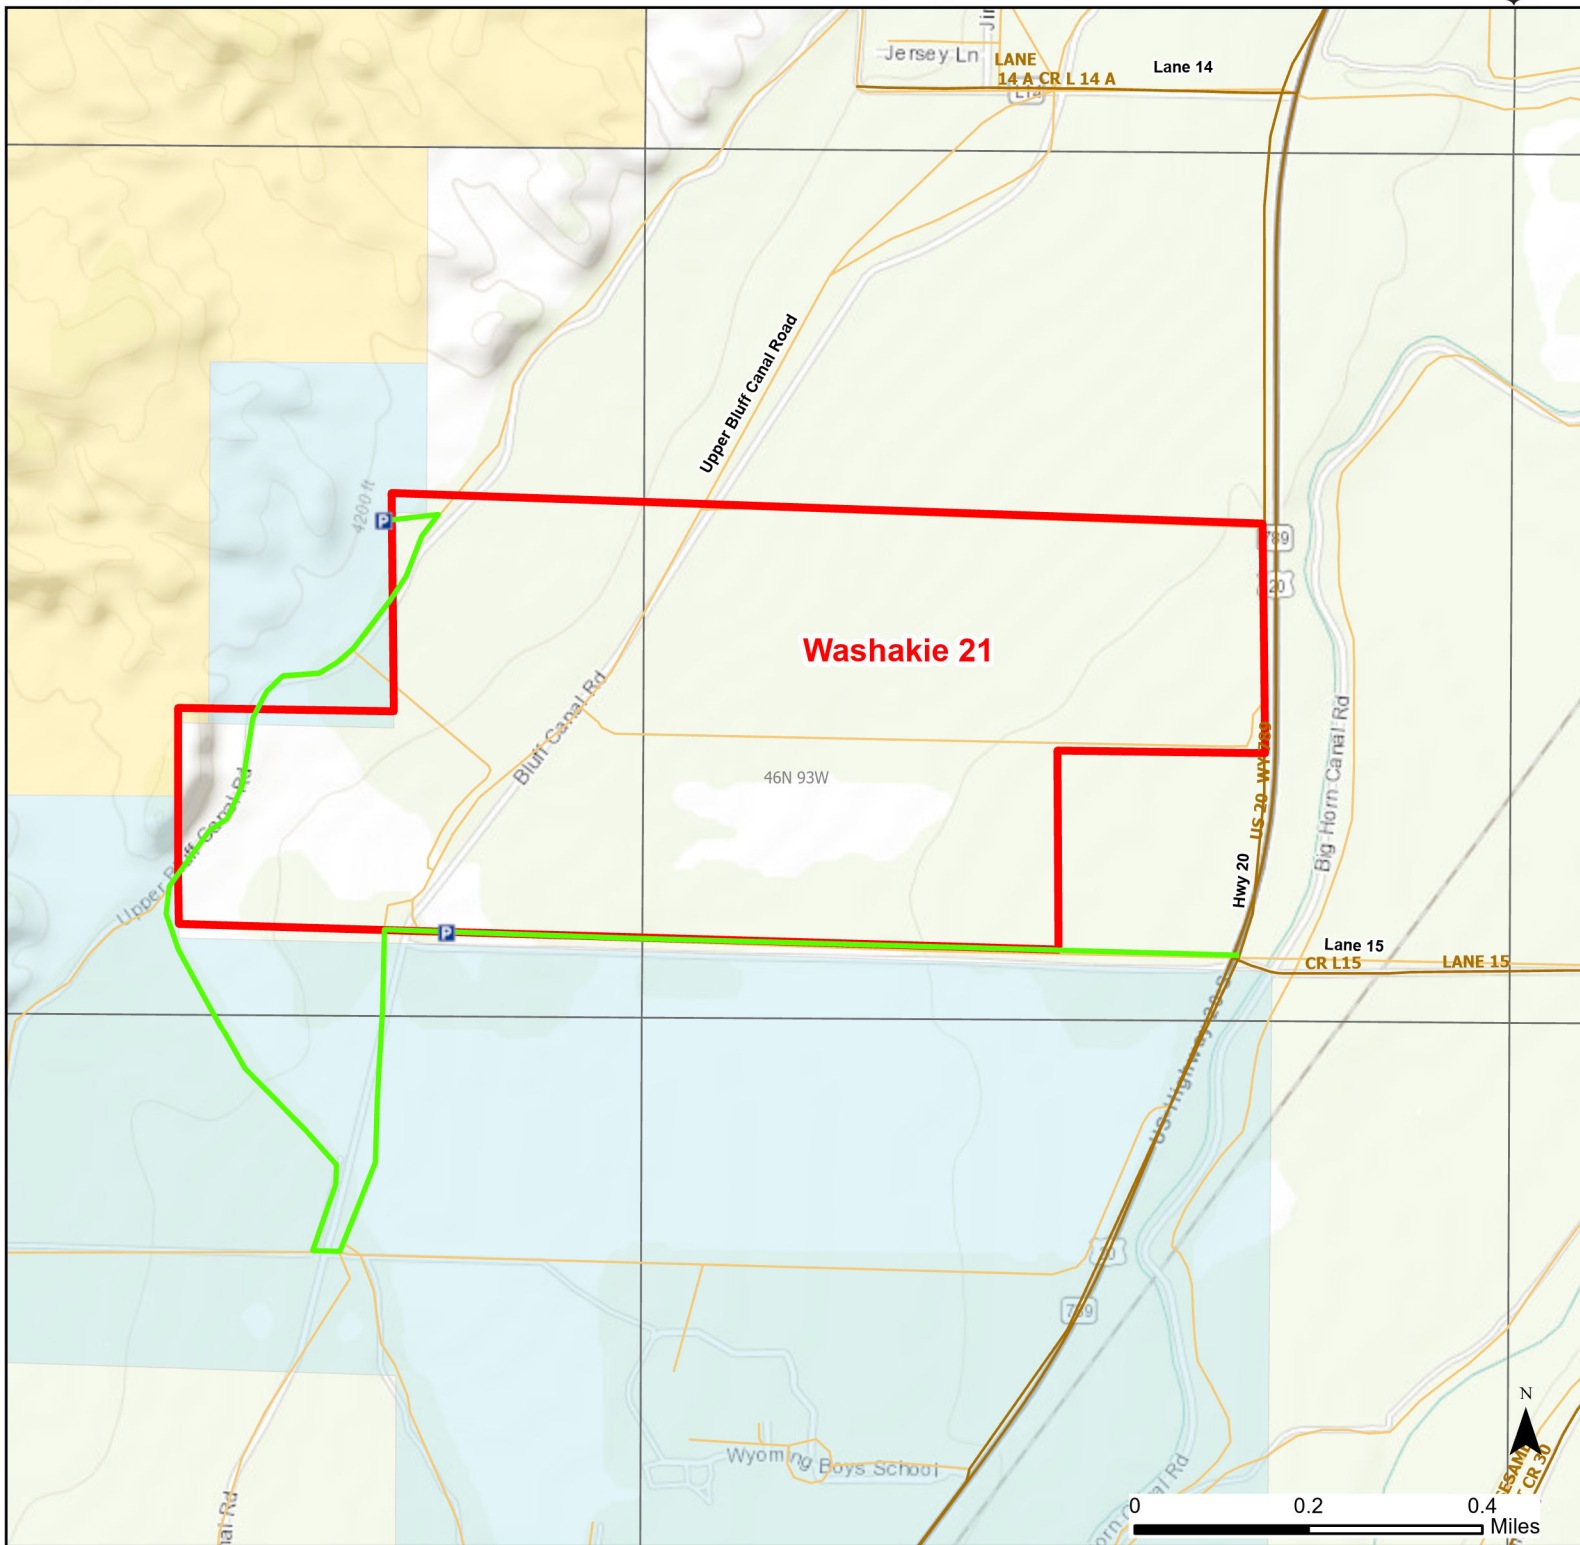

# Washakie 21 Walk-in Hunting Area

Access Dates:  
08/15 - 02/28  
2024 Hunt Season

Parking	Closed Road	Boundary	Limited Range Weapons and Archery	State
Road Closed	WIA Use Only	Archery Only	Other	DOD
Coupon Box	Roads	County Boundaries	CLOSED	BLM
Gate	Open Road			Forest Service
Special Conditions Apply				Wyoming Game & Fish Dept.
				Private

Species allowed to hunt: Waterfowl, Pheasant, Doves, Partridge, Antelope, Deer

Rules: Portable blinds may be used on a daily basis. Blinds must have owner's name and contact info affixed and may not be left in the field overnight. Motorized vehicle access limited to designated roads only. Designated roads are marked with a white arrow.

This map is for visual use, assistance and general location only, does not represent a survey, and is not to be used for legal conveyance. Hunt Area boundaries are approximate, consult Game and Fish Hunting Regulations for descriptions and restrictions. Access to these private lands for any commercial activity must be gained by contacting the individual landowner(s) directly.