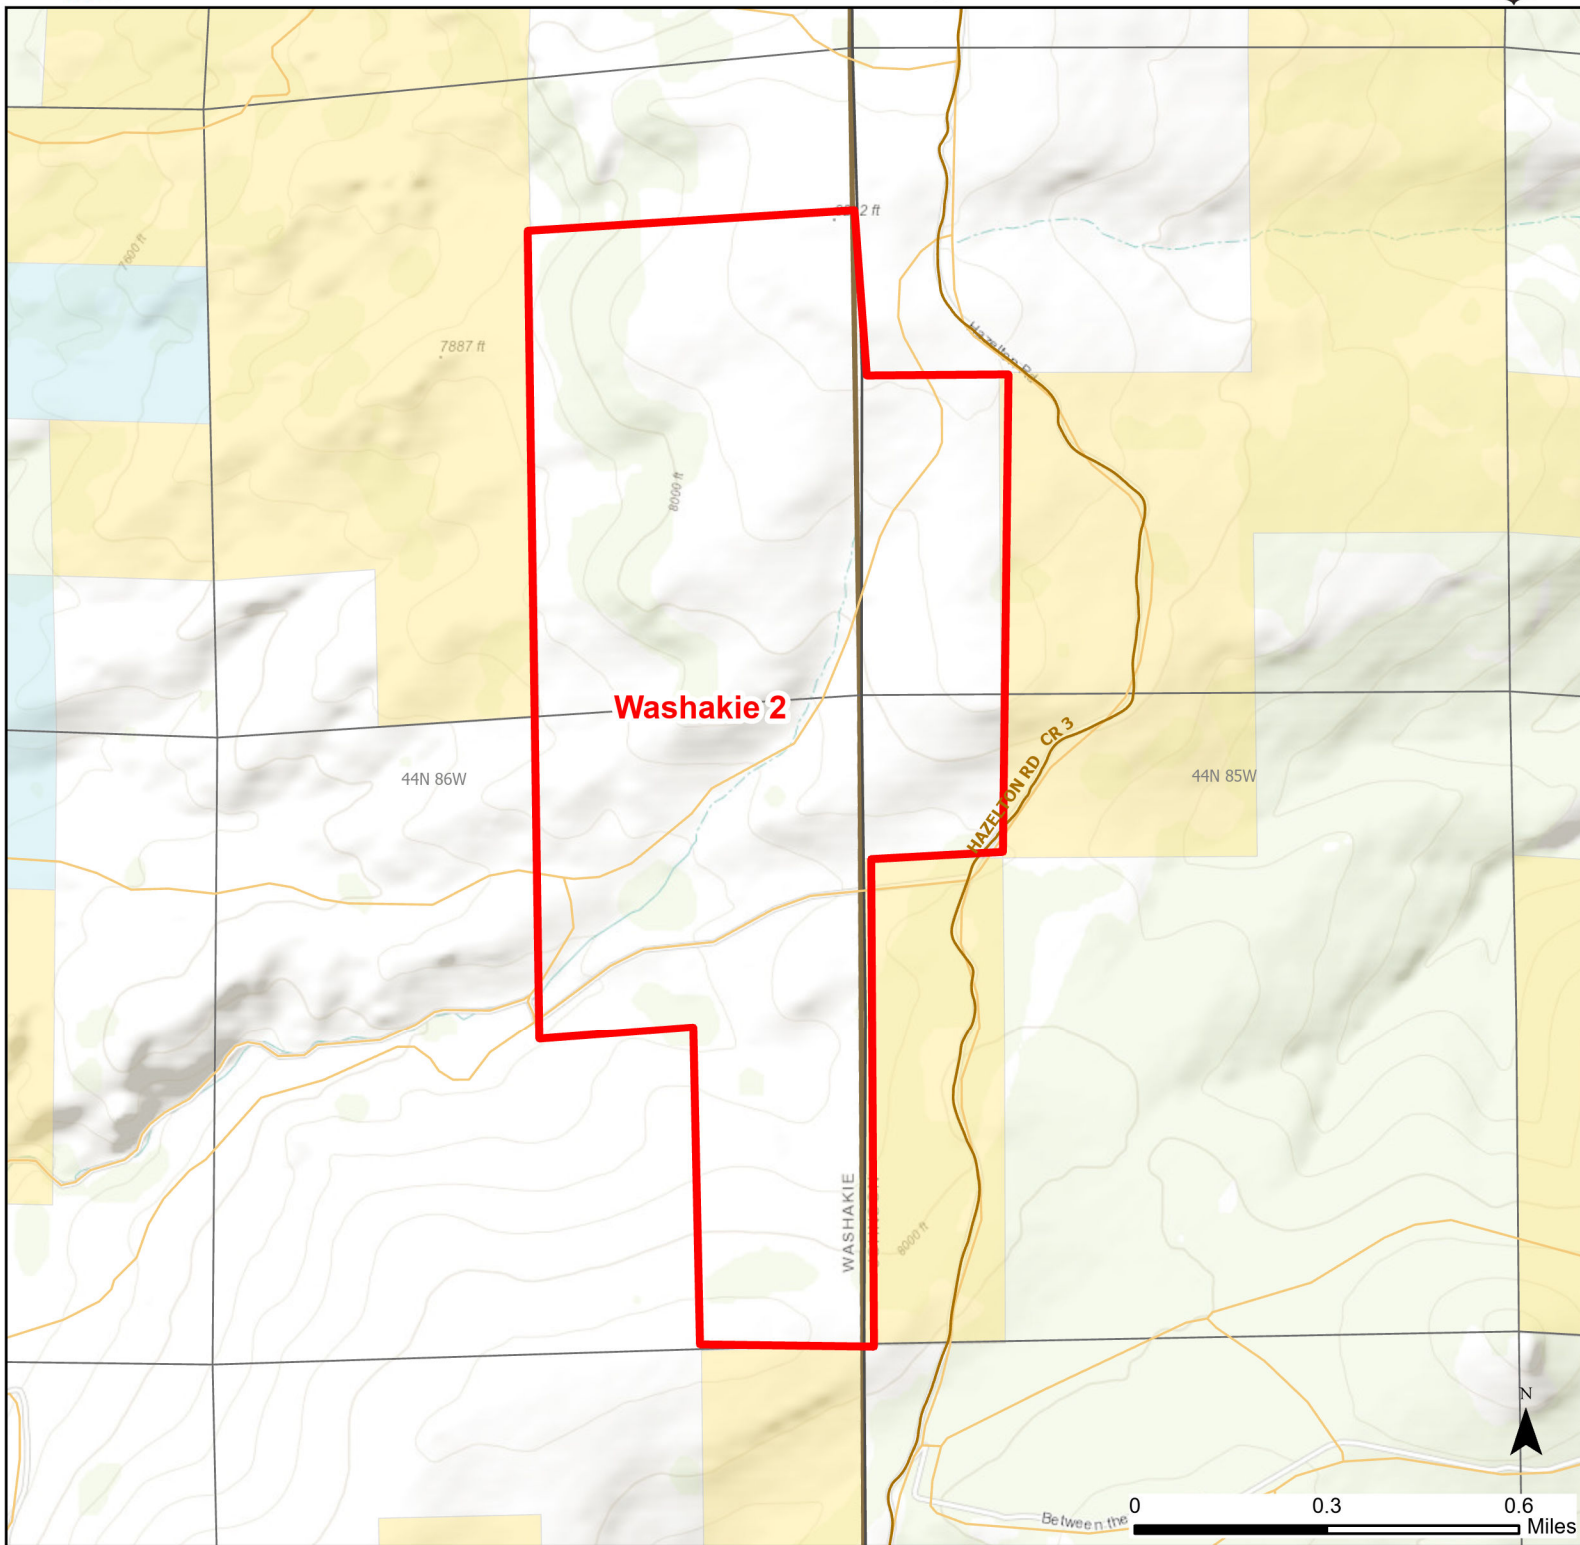

# Washakie 2 Walk-in Hunting Area

Access Dates:  
10/01 - 12/21  
2024 Hunt Season

Parking	Closed Road	Boundary	Limited Range Weapons and Archery	State
Road Closed	WIA Use Only	Archery Only	Other	DOD
Coupon Box	Roads	County Boundaries	CLOSED	BLM
Gate	Open Road			Forest Service
Special Conditions Apply				Wyoming Game & Fish Dept.
				Private

Species allowed to hunt: Deer, Elk

Rules:

This map is for visual use, assistance and general location only, does not represent a survey, and is not to be used for legal conveyance. Hunt Area boundaries are approximate, consult Game and Fish Hunting Regulations for descriptions and restrictions. Access to these private lands for any commercial activity must be gained by contacting the individual landowner(s) directly.