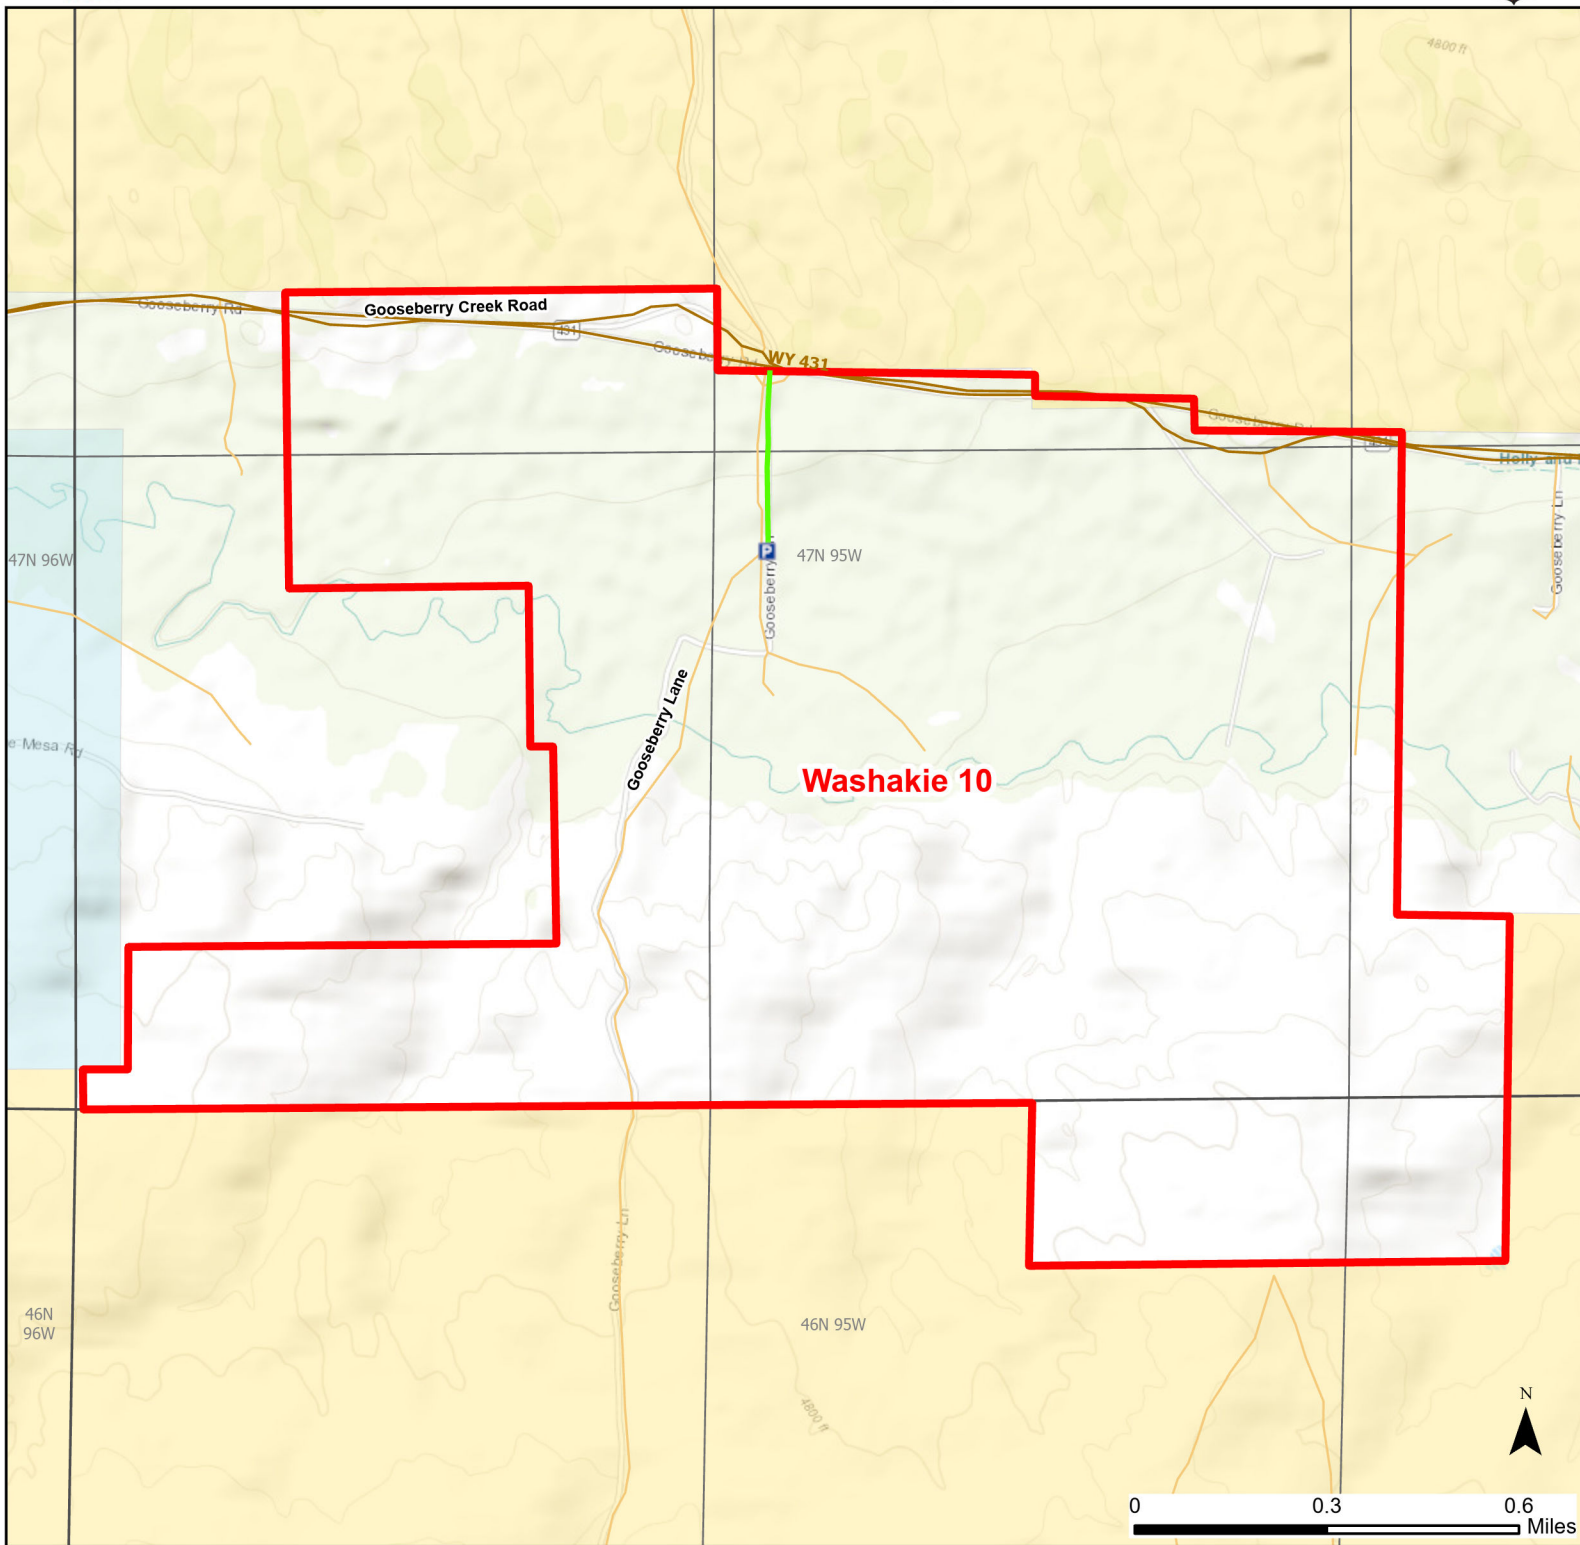

# Washakie 10 Walk-in Hunting Area

Access Dates:  
08/15 - 05/31  
2024 Hunt Season

Parking	Closed Road	Boundary	Limited Range Weapons and Archery	State
Road Closed	WIA Use Only	Archery Only	Other	DOD
Coupon Box	Roads	County Boundaries	CLOSED	BLM
Gate	Open Road			Forest Service
Special Conditions Apply				Wyoming Game & Fish Dept.
				Private

Species allowed to hunt: Pheasant, Doves, Partridge, Turkey, Antelope, Deer

Rules: All vehicles must park in designated parking areas only. Portable blinds may be used on a daily basis. Blinds must have owner's name and contact info affixed and may not be left in the field overnight. Motorized vehicle access limited to designated roads only. Designated roads are marked with a white arrow.

This map is for visual use, assistance and general location only, does not represent a survey, and is not to be used for legal conveyance. Hunt Area boundaries are approximate, consult Game and Fish Hunting Regulations for descriptions and restrictions. Access to these private lands for any commercial activity must be gained by contacting the individual landowner(s) directly.