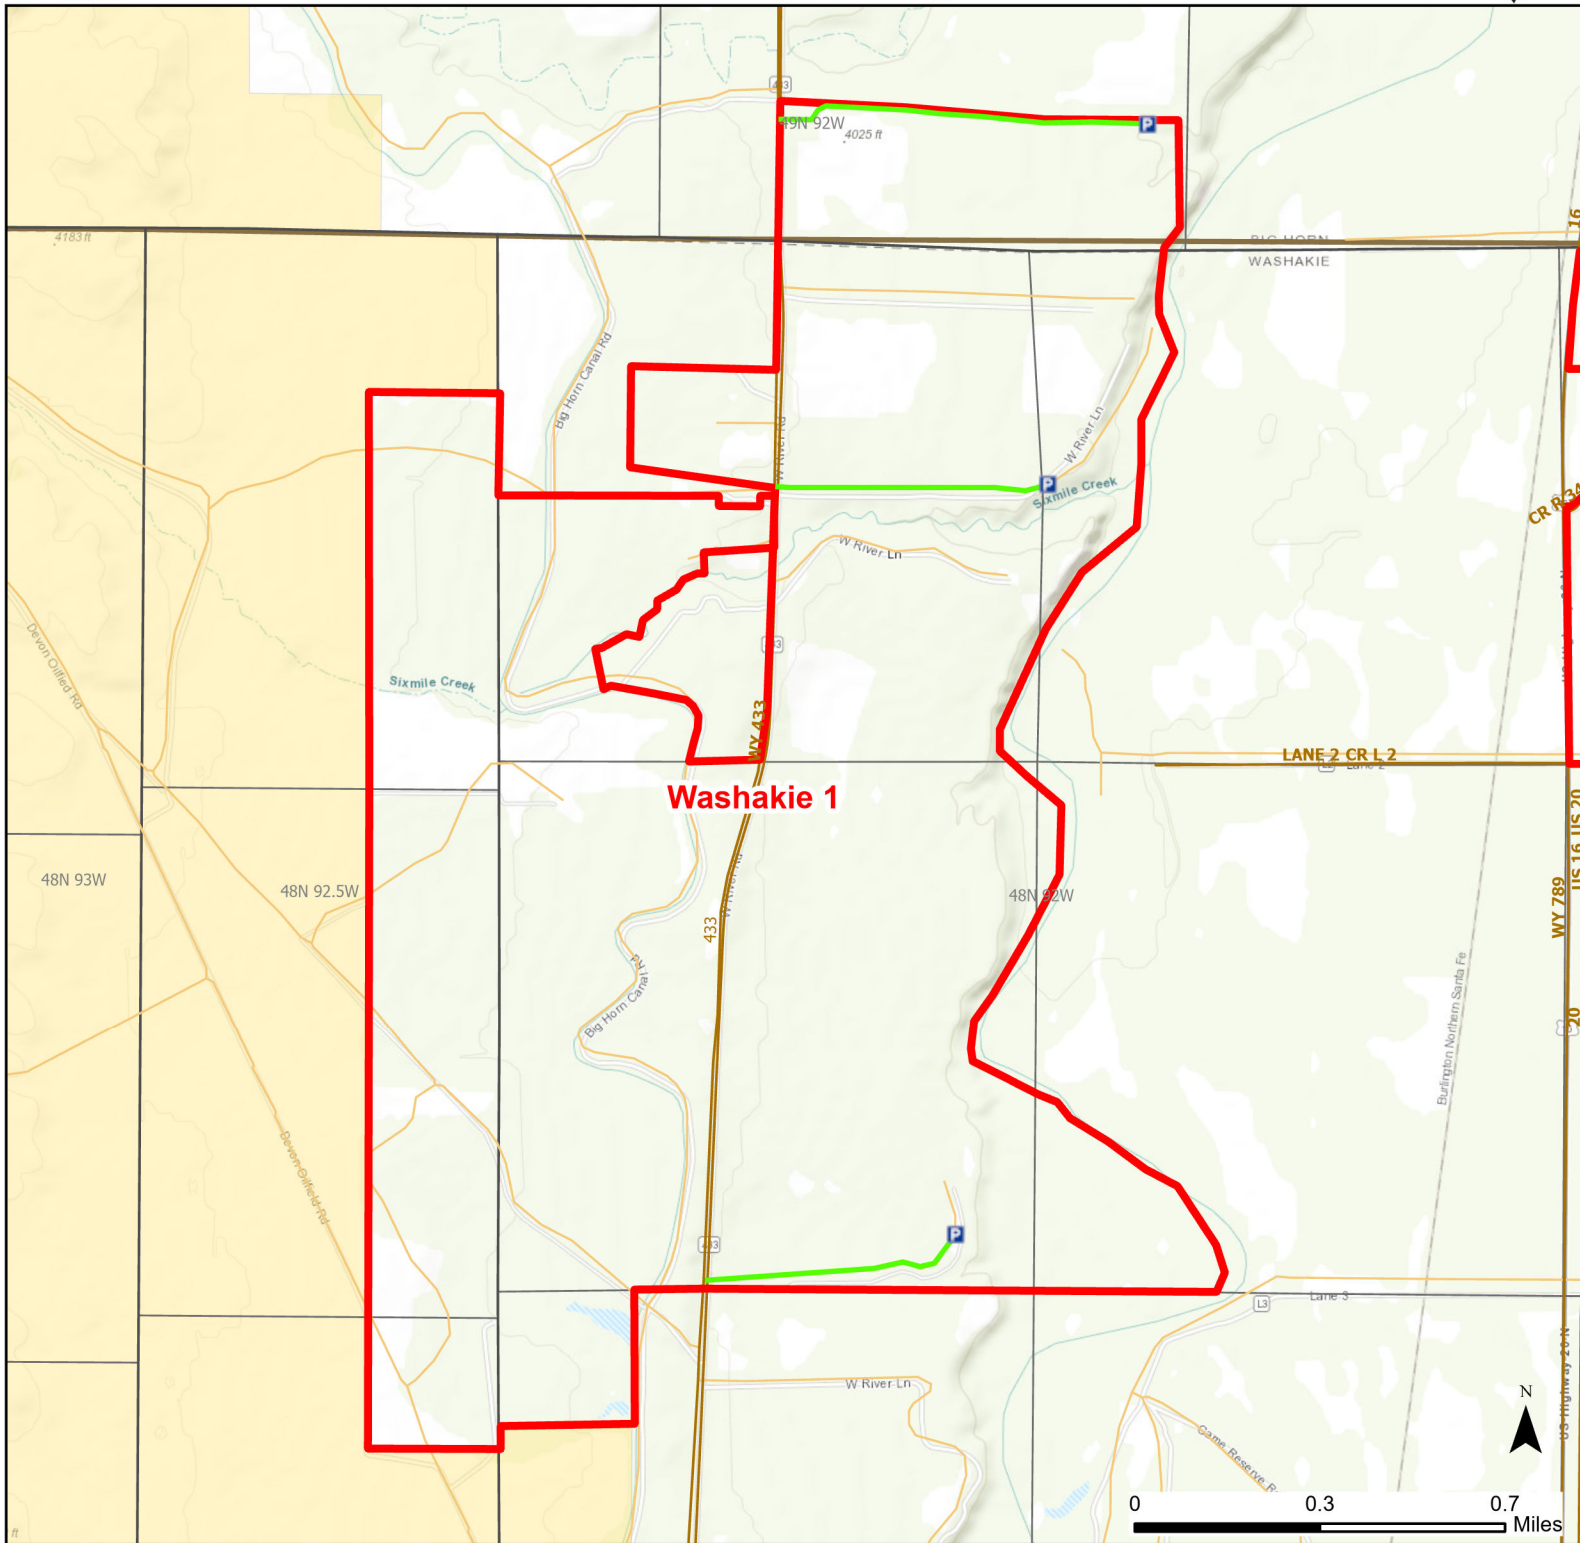

Washakie 1 Walk-in Hunting Area

Access Dates:
08/15 - 05/31
2024 Hunt Season

Parking	Closed Road	Boundary	Limited Range Weapons and Archery	State
Road Closed	WIA Use Only	Archery Only	Other	DOD
Coupon Box	Roads			BLM
Gate	County Boundaries			Forest Service
Open Road				Wyoming Game & Fish Dept.
Special Conditions Apply			CLOSED	Private

Species allowed to hunt: Waterfowl, Pheasant, Sandhill Crane, Doves, Partridge, Turkey, Antelope, Deer

Rules: All vehicles must park in designated parking areas only. Portable blinds may be used on a daily basis. Blinds must have owner's name and contact info affixed and may not be left in the field overnight. Motorized vehicle access limited to designated roads only. Designated roads are marked with a white arrow.

This map is for visual use, assistance and general location only, does not represent a survey, and is not to be used for legal conveyance. Hunt Area boundaries are approximate, consult Game and Fish Hunting Regulations for descriptions and restrictions. Access to these private lands for any commercial activity must be gained by contacting the individual landowner(s) directly.