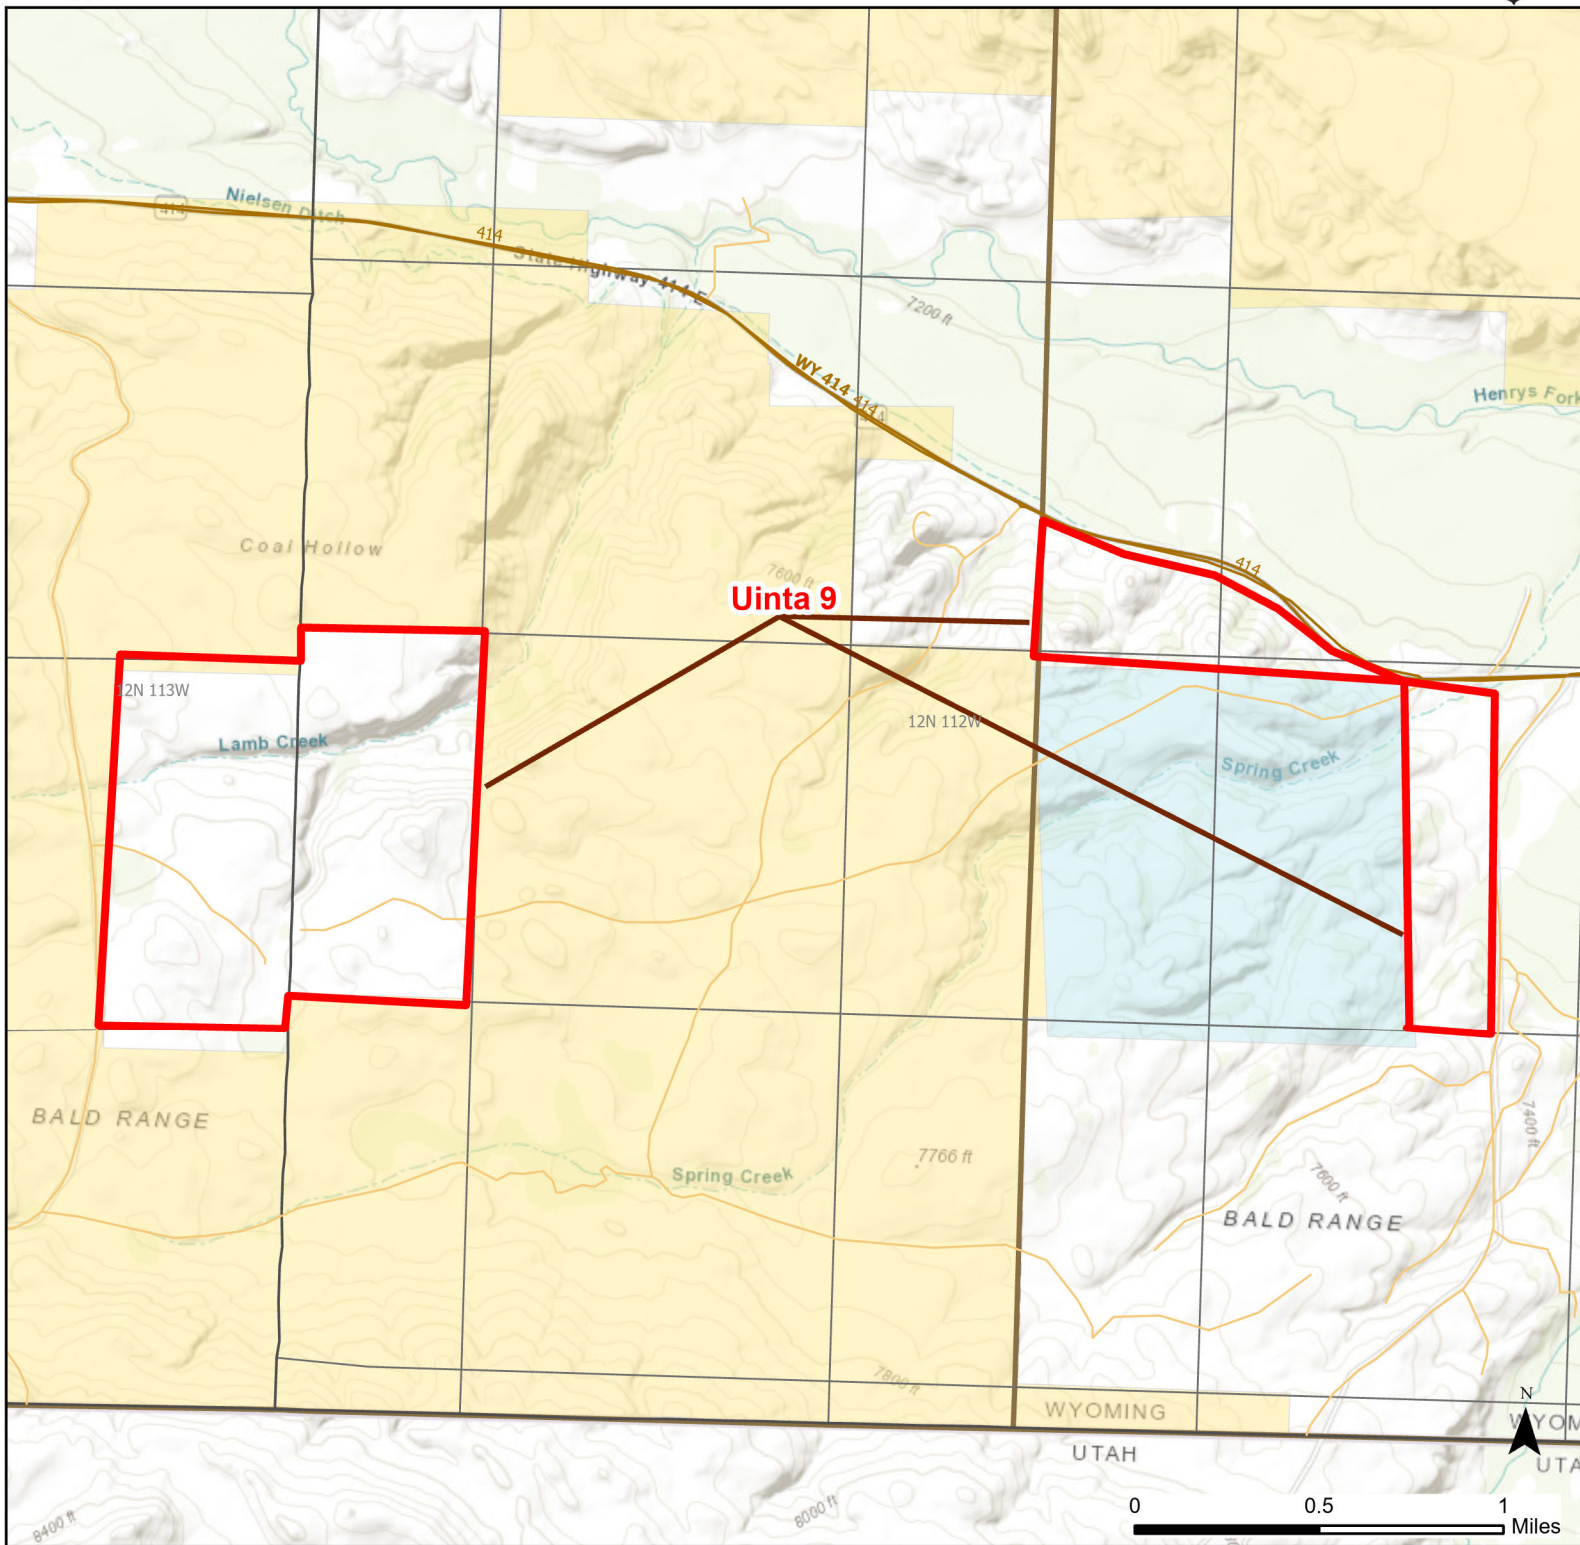

# Uinta 9 Walk-in Hunting Area

Access Dates:  
08/15 - 01/31  
2024 Hunt Season

Parking	Closed Road	Boundary	Limited Range Weapons and Archery	State
Road Closed	WIA Use Only	Archery Only	Other	DOD
Coupon Box	Roads	County Boundaries	CLOSED	BLM
Gate	Open Road			Forest Service
Special Conditions Apply				Wyoming Game & Fish Dept.
				Private

Species allowed to hunt: Antelope, Deer, Elk

Rules:

This map is for visual use, assistance and general location only, does not represent a survey, and is not to be used for legal conveyance. Hunt Area boundaries are approximate, consult Game and Fish Hunting Regulations for descriptions and restrictions. Access to these private lands for any commercial activity must be gained by contacting the individual landowner(s) directly.