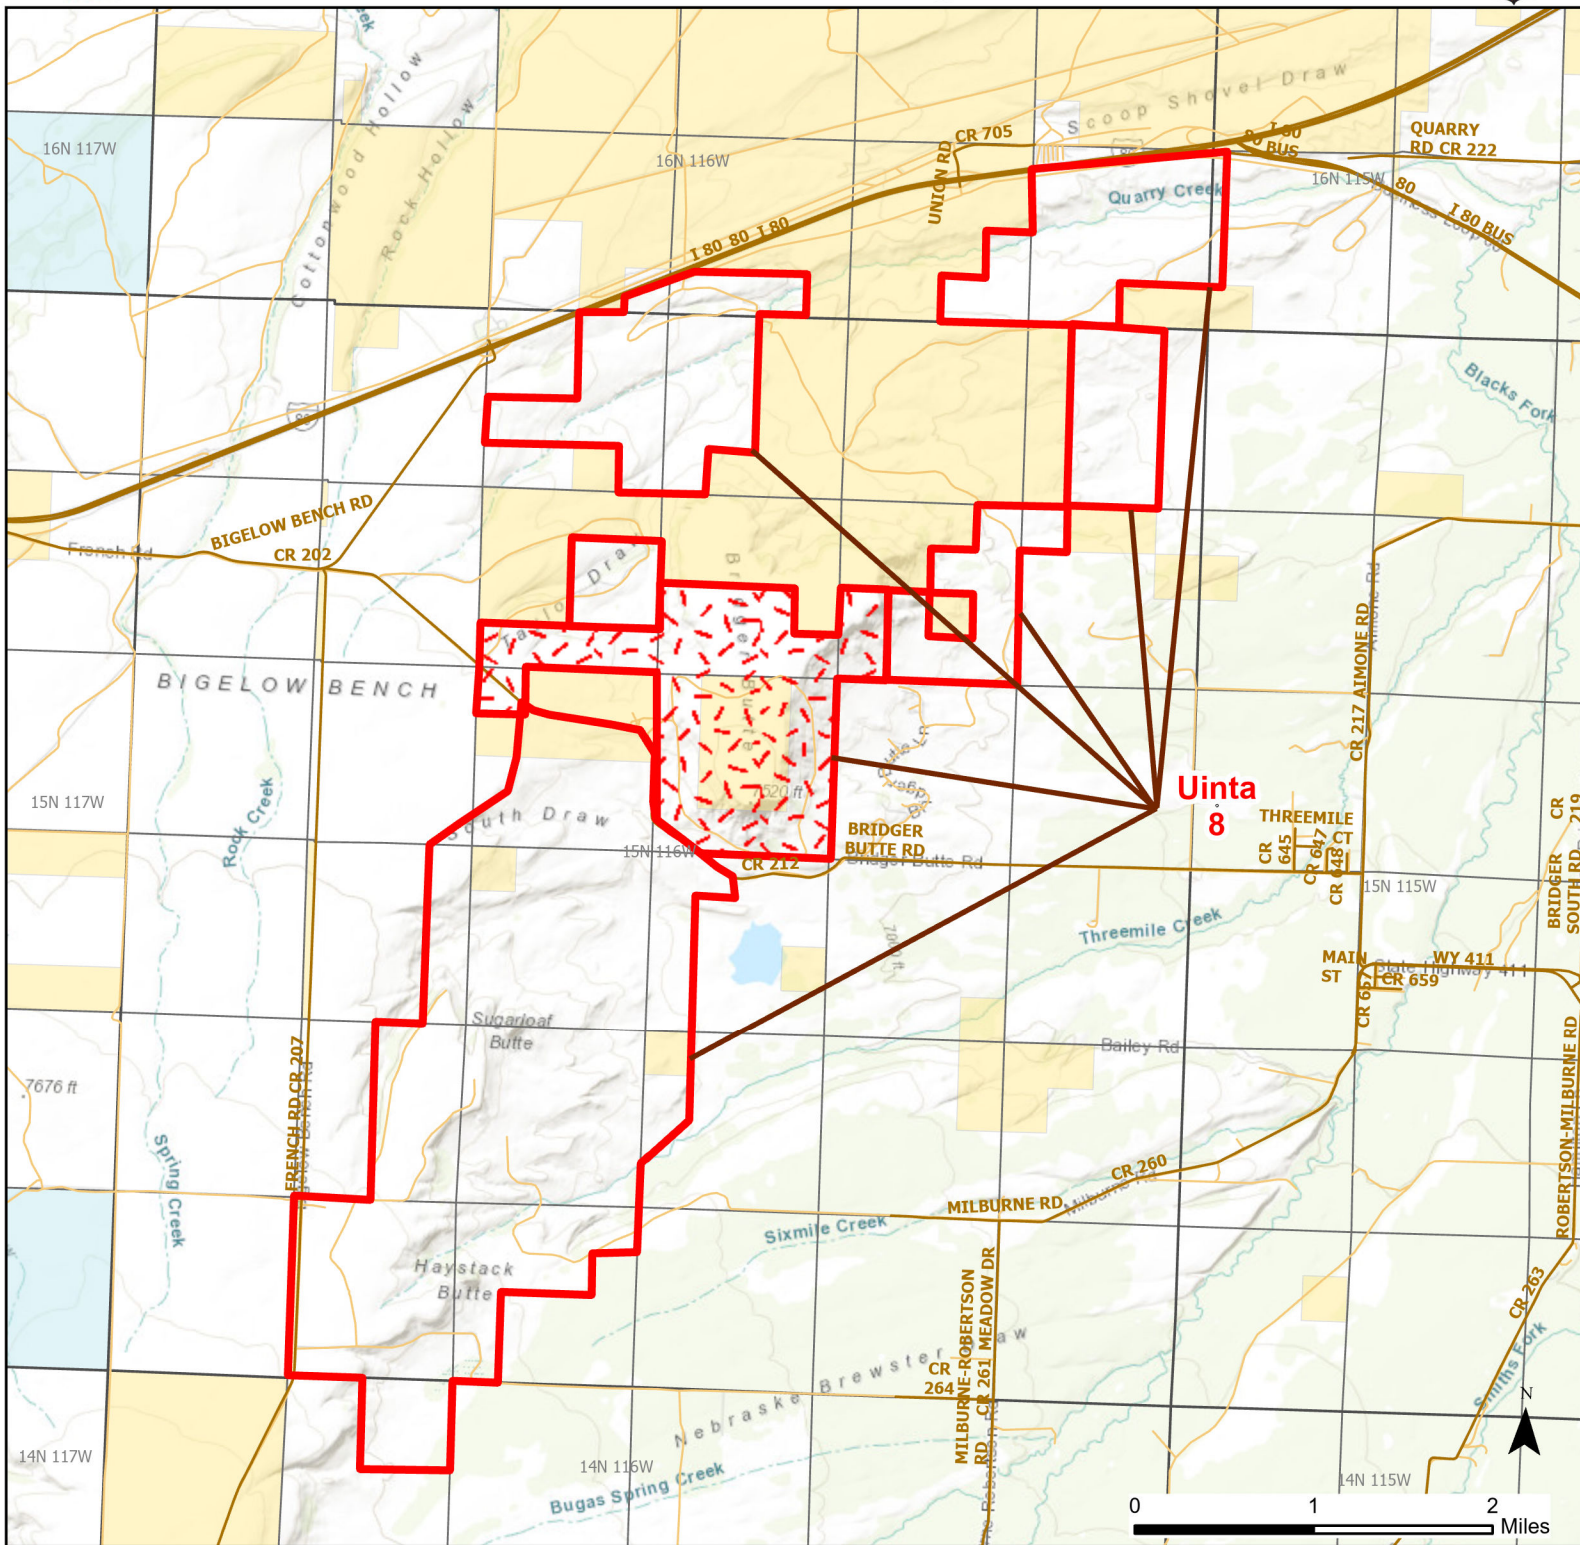

Uinta 8 Walk-in Hunting Area

Access Dates:
08/15 - 12/31
2024 Hunt Season

Parking	Closed Road	Boundary	Limited Range Weapons and Archery	State
Road Closed	WIA Use Only	Archery Only	Other	DOD
Coupon Box	Roads			BLM
Gate	County Boundaries			Forest Service
Open Road				Wyoming Game & Fish Dept.
Special Conditions Apply			CLOSED	Private

Species allowed to hunt: Antelope, Deer, Elk

Rules: Archery hunting only. Archers must wear fluorescent orange during the firearm season. Wildlife parts including entrails and bones may not be left in archery only portion of this access area.

This map is for visual use, assistance and general location only, does not represent a survey, and is not to be used for legal conveyance. Hunt Area boundaries are approximate, consult Game and Fish Hunting Regulations for descriptions and restrictions. Access to these private lands for any commercial activity must be gained by contacting the individual landowner(s) directly.