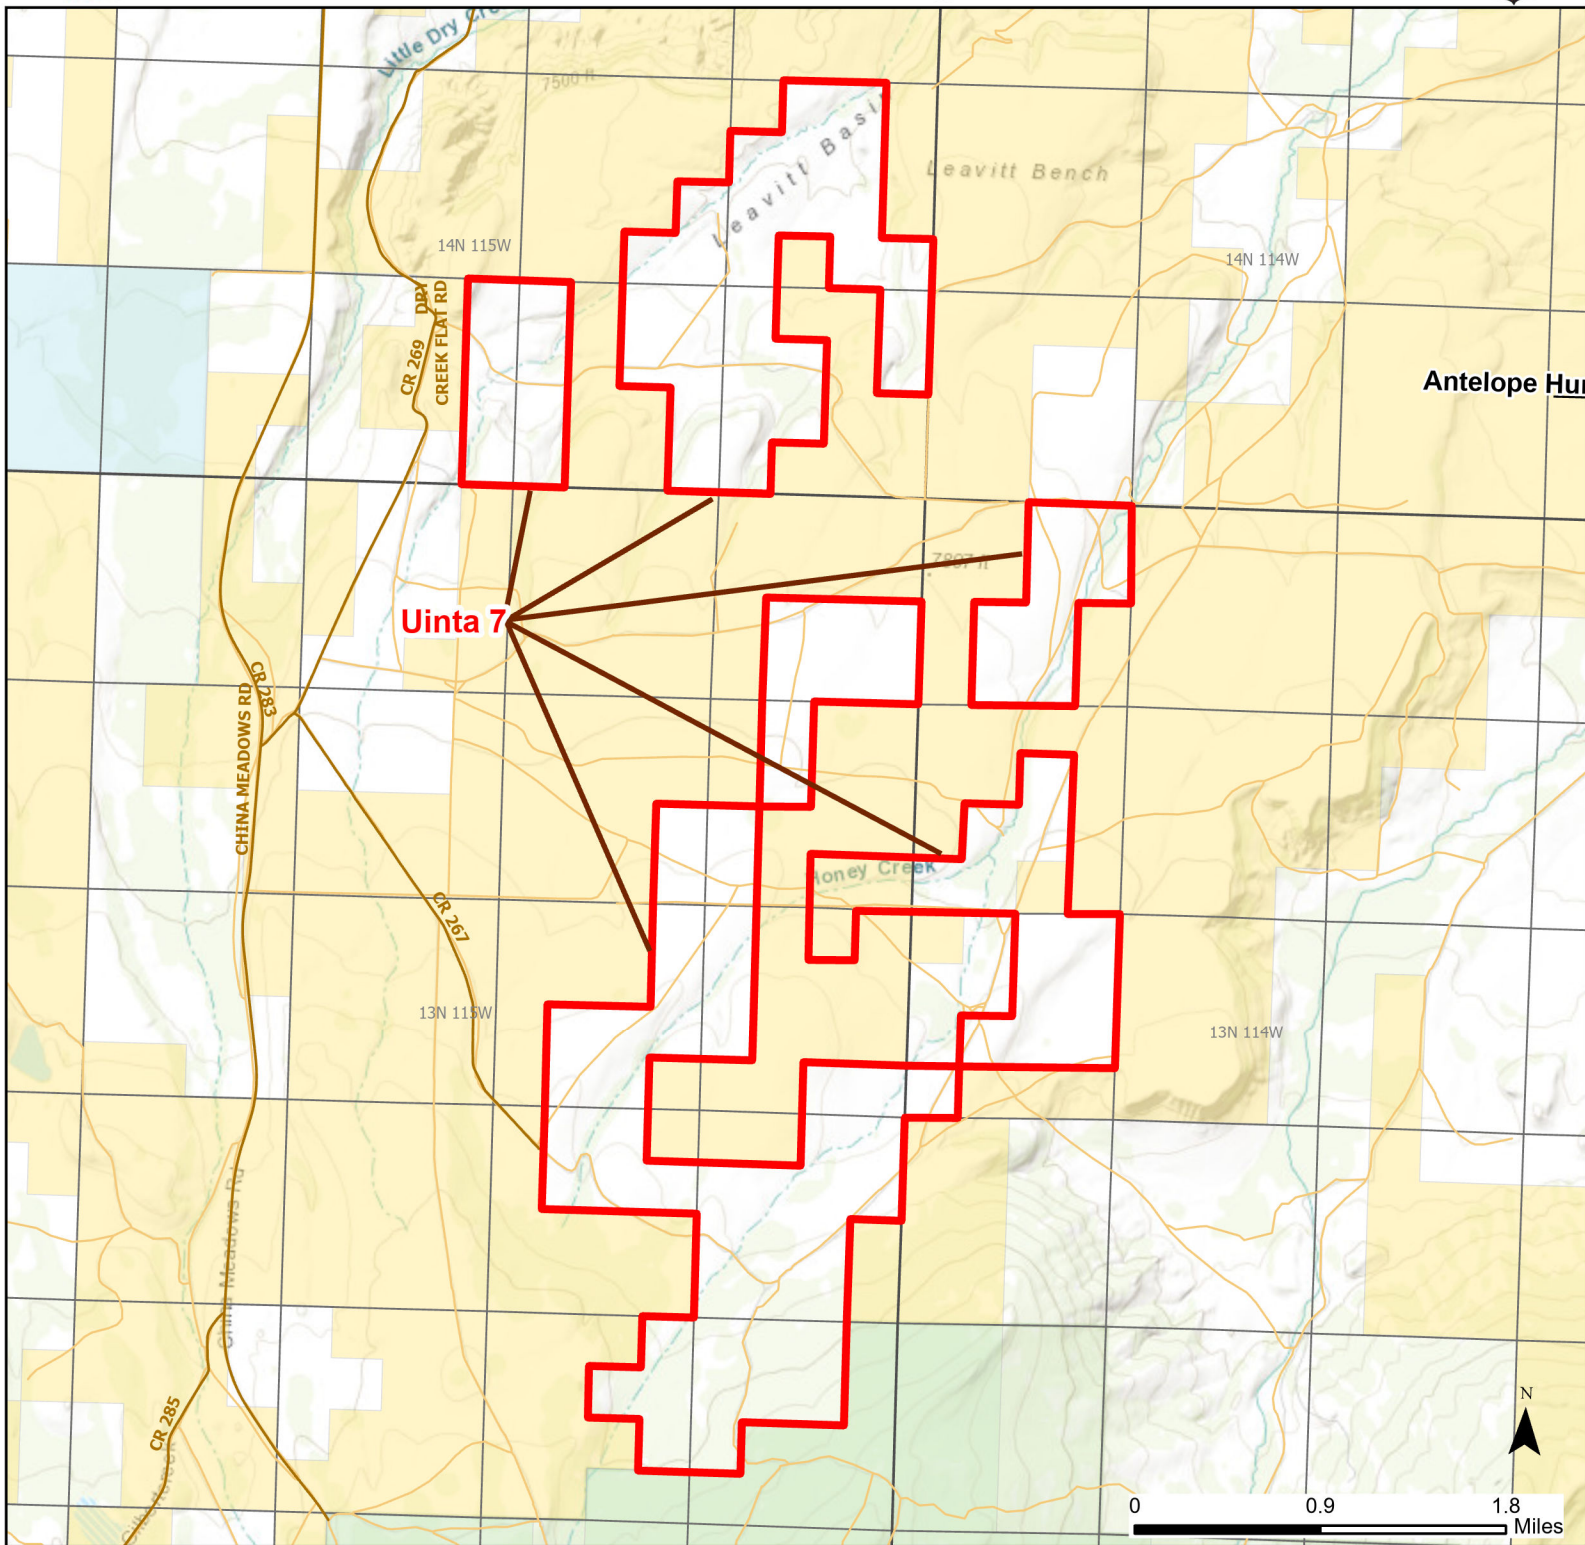

# Uinta 7 Walk-in Hunting Area

Access Dates:  
08/15 - 12/31  
2024 Hunt Season

Parking	Closed Road	Boundary	Limited Range Weapons and Archery	State
Road Closed	WIA Use Only	Archery Only	Other	DOD
Coupon Box	Roads	County Boundaries	CLOSED	BLM
Gate	Open Road			Forest Service
Special Conditions Apply				Wyoming Game & Fish Dept.
				Private

Species allowed to hunt: Antelope, Deer, Elk

Rules: Portable blinds may be used on a daily basis. Blinds must have owner's name and contact info affixed and may not be left in the field overnight.

This map is for visual use, assistance and general location only, does not represent a survey, and is not to be used for legal conveyance. Hunt Area boundaries are approximate, consult Game and Fish Hunting Regulations for descriptions and restrictions. Access to these private lands for any commercial activity must be gained by contacting the individual landowner(s) directly.