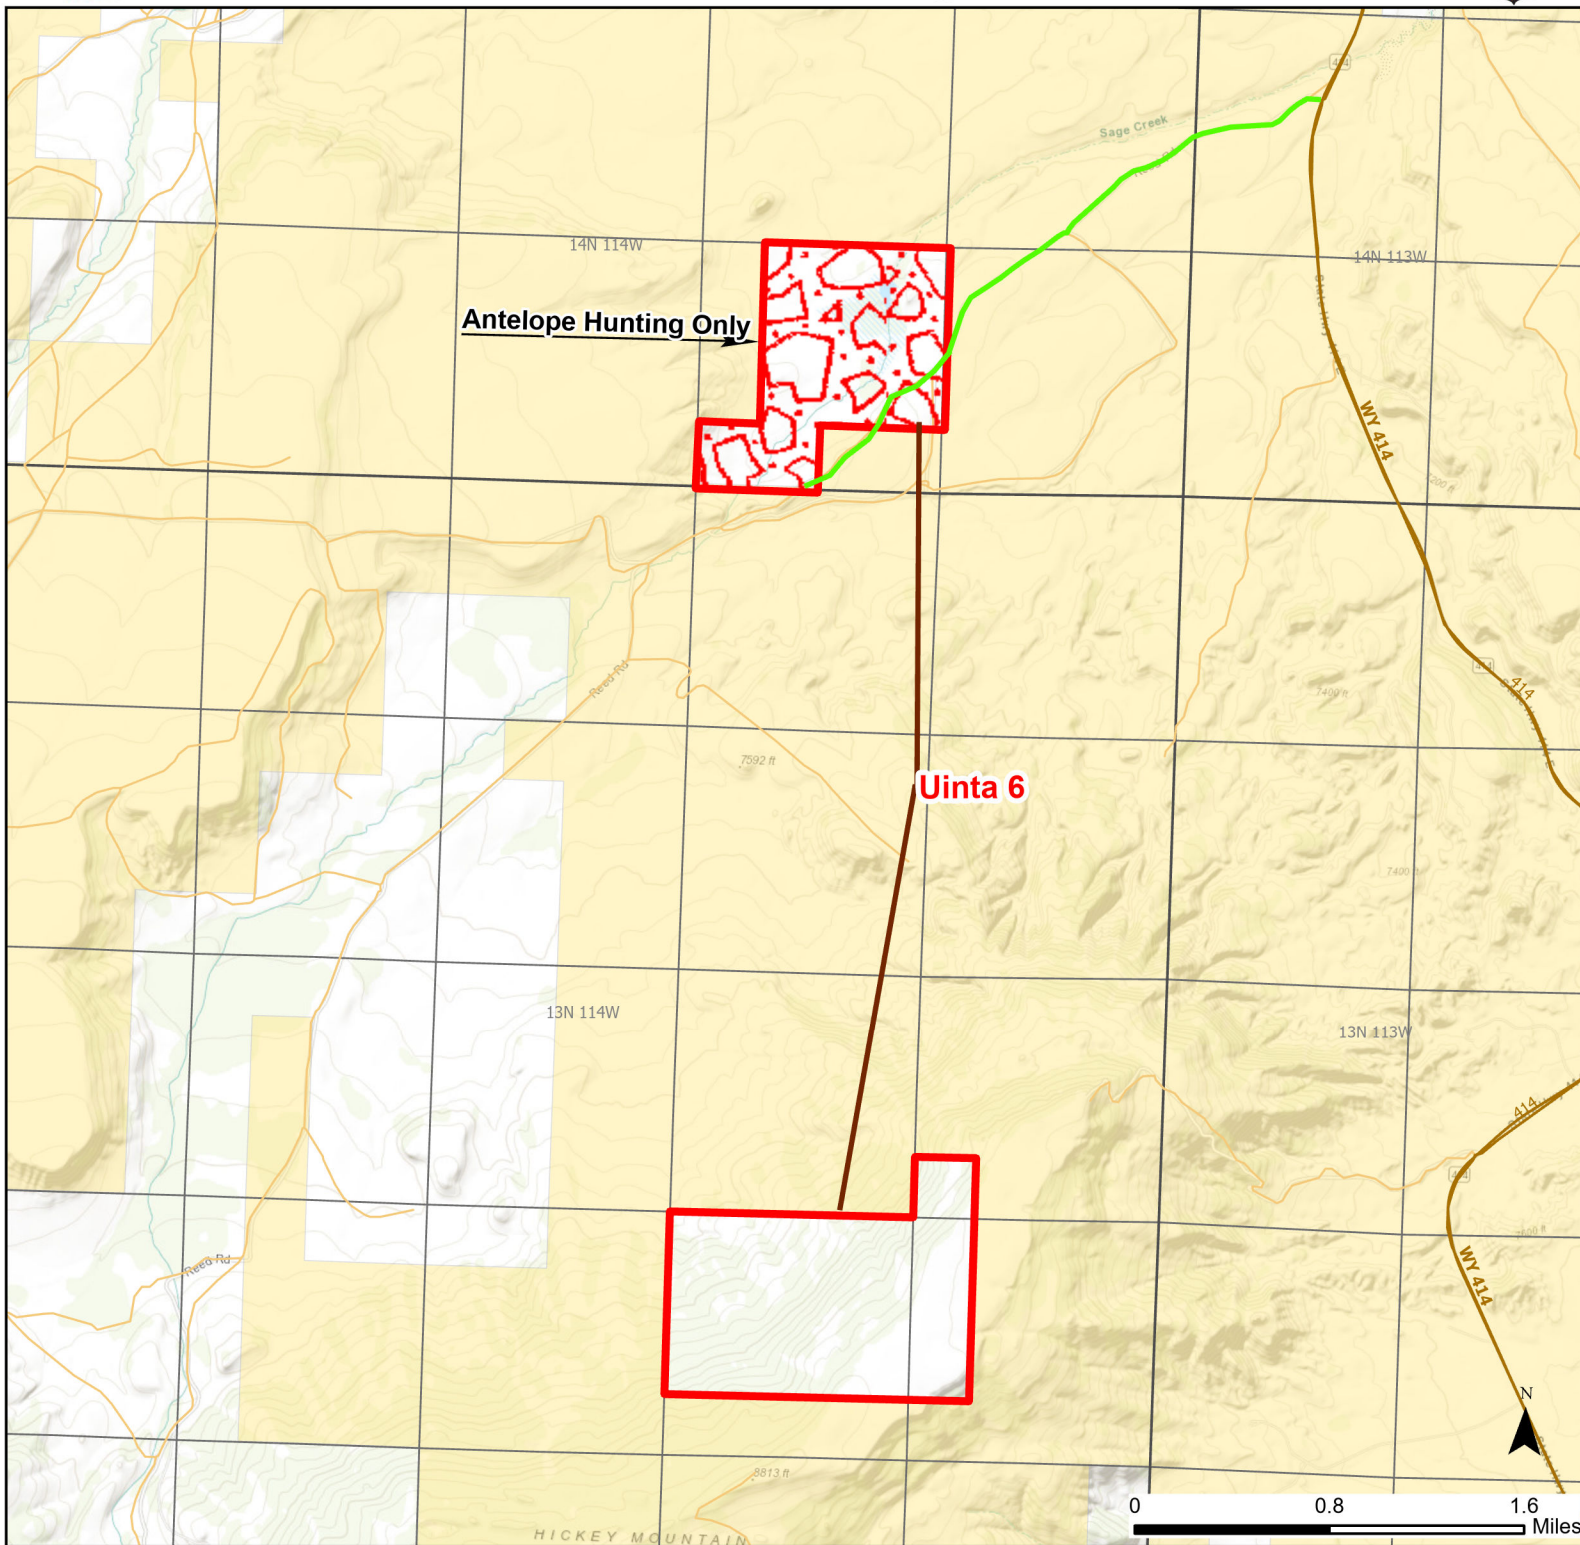

# Uinta 6 Walk-in Hunting Area

Access Dates:  
08/15 - 12/31  
2024 Hunt Season

Parking	Closed Road	Boundary	Limited Range Weapons and Archery	State
Road Closed	WIA Use Only	Archery Only	Other	DOD
Coupon Box	Roads	County Boundaries	CLOSED	BLM
Gate	Open Road			Forest Service
Special Conditions Apply				Wyoming Game & Fish Dept.
				Private

Species allowed to hunt: Antelope, Deer, Elk

Rules: Except on unharvested crops, portable blinds may be used on a daily basis. Blinds must have owner's name and contact info affixed and may not be left in the field overnight. Motorized vehicle access limited to designated roads only. Designated roads are marked with a white arrow.

This map is for visual use, assistance and general location only, does not represent a survey, and is not to be used for legal conveyance. Hunt Area boundaries are approximate, consult Game and Fish Hunting Regulations for descriptions and restrictions. Access to these private lands for any commercial activity must be gained by contacting the individual landowner(s) directly.