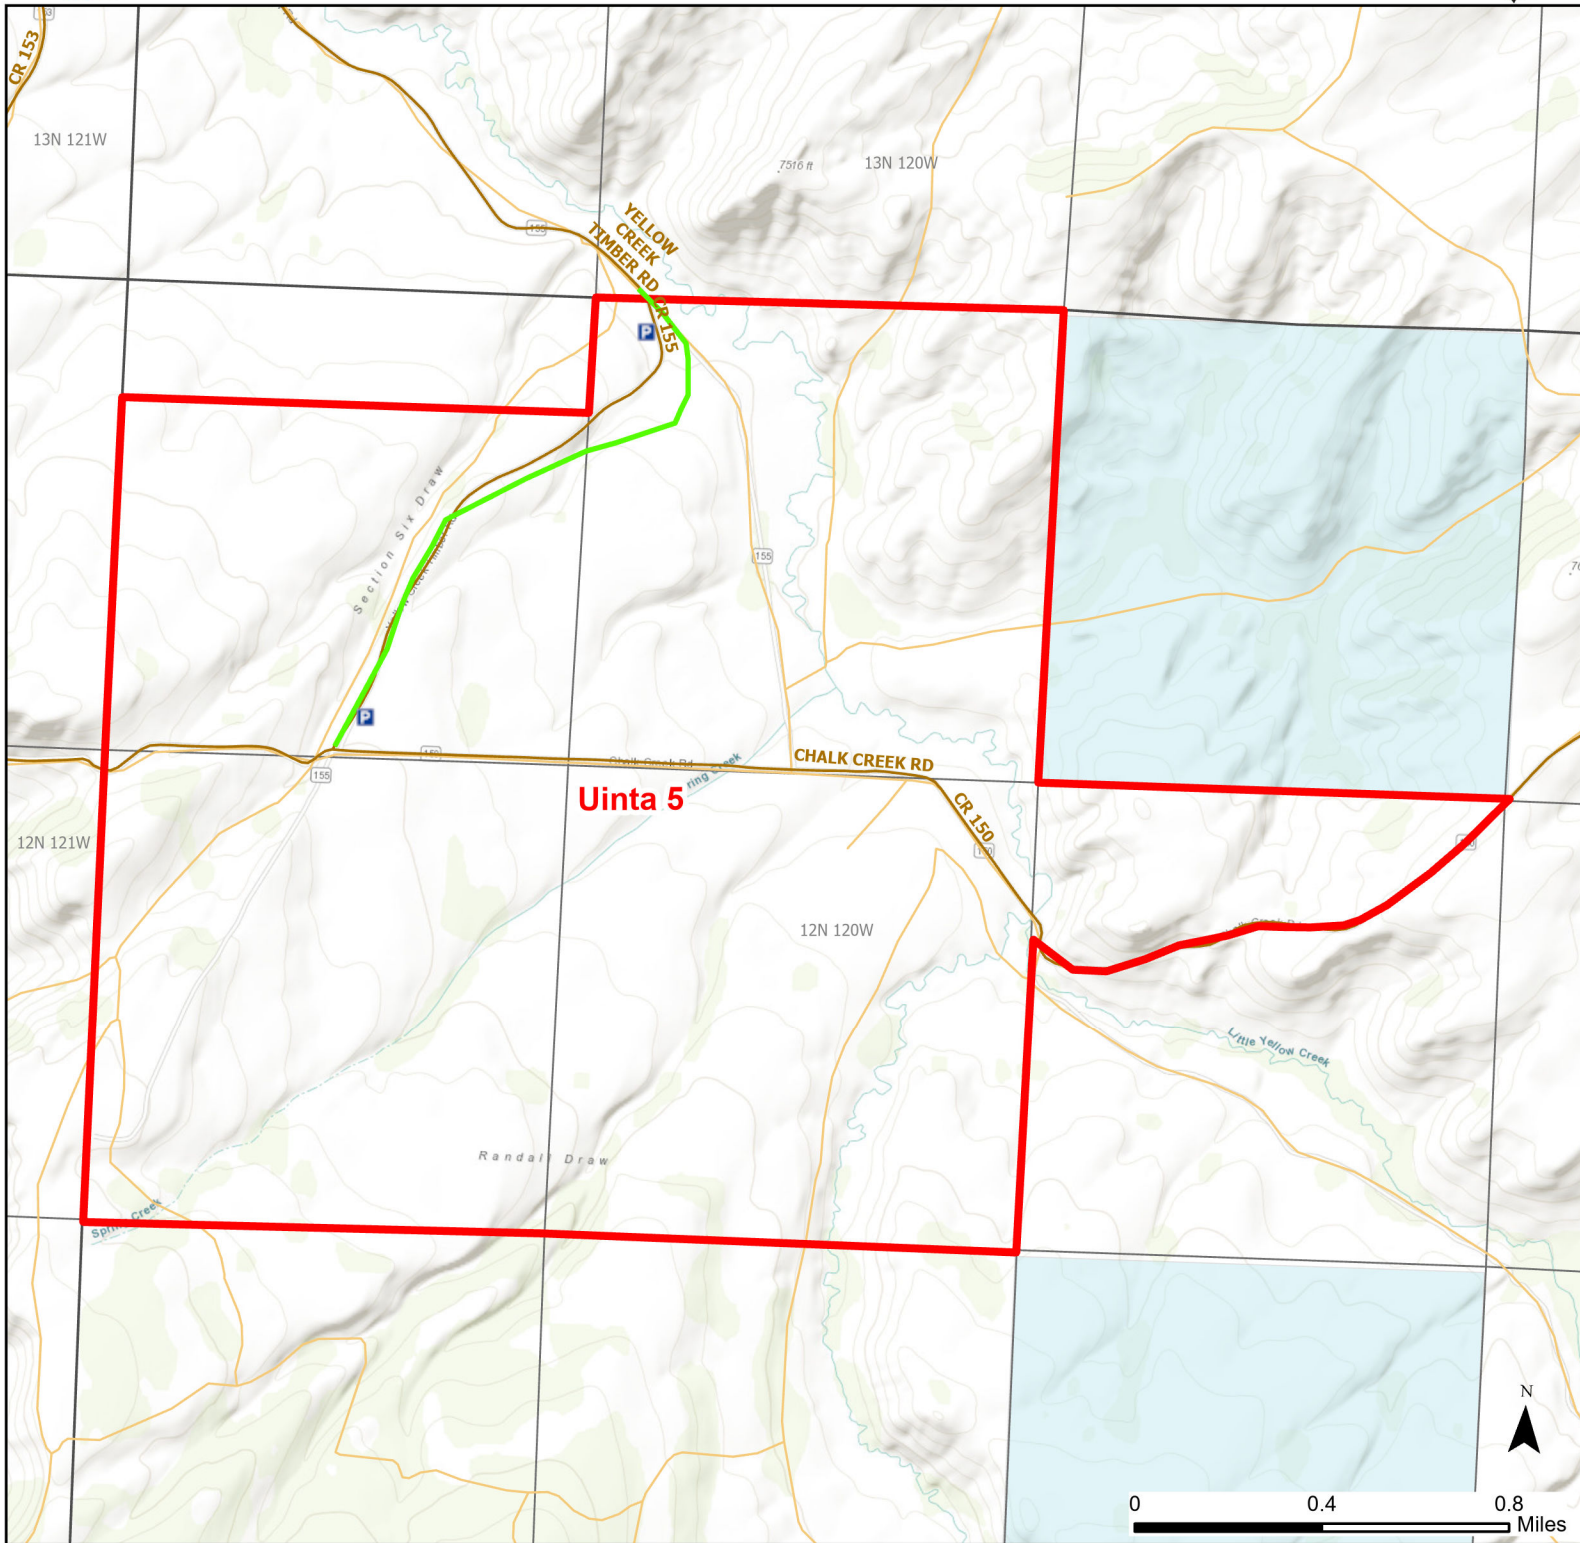

Uinta 5 Walk-in Hunting Area

Access Dates:
08/15 - 01/31
2024 Hunt Season

Parking	Closed Road	Boundary	Limited Range Weapons and Archery	State
Road Closed	WIA Use Only	Archery Only	Other	DOD
Coupon Box	Roads	Other	CLOSED	BLM
Gate	County Boundaries			Forest Service
Open Road				Wyoming Game & Fish Dept.
Special Conditions Apply				Private

Species allowed to hunt: Sage Grouse, Rabbit, Antelope, Deer, Elk

Rules: Portable blinds may be used on a daily basis. Blinds must have owner's name and contact info affixed and may not be left in the field overnight. Motorized vehicle access limited to designated roads only. Designated roads are marked with a white arrow.

This map is for visual use, assistance and general location only, does not represent a survey, and is not to be used for legal conveyance. Hunt Area boundaries are approximate, consult Game and Fish Hunting Regulations for descriptions and restrictions. Access to these private lands for any commercial activity must be gained by contacting the individual landowner(s) directly.