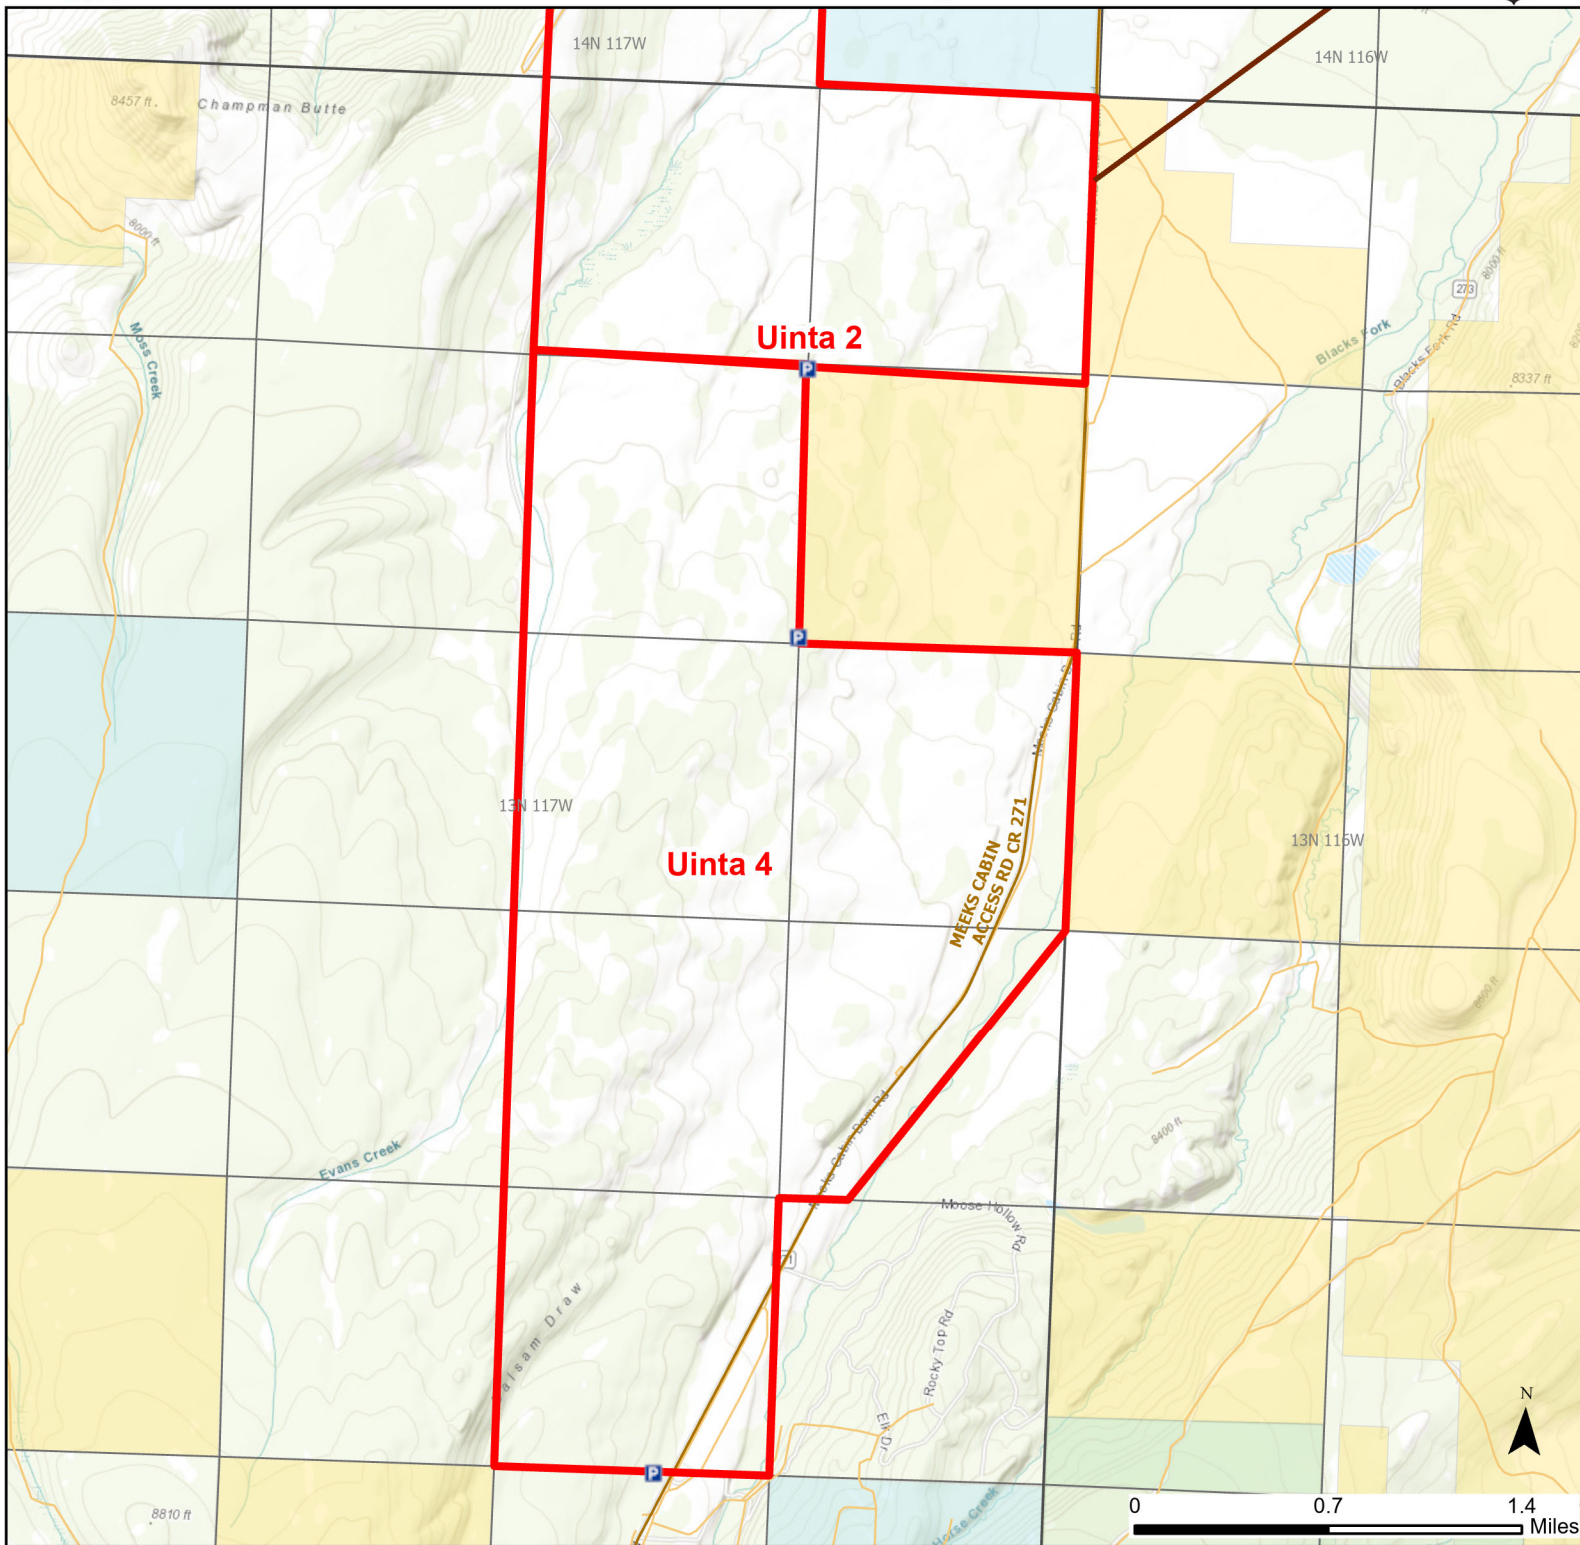

Uinta 4 Walk-in Hunting Area

Access Dates:
09/16 - 12/31
2024 Hunt Season

Parking	Closed Road	Boundary	Limited Range Weapons and Archery	State
Road Closed	WIA Use Only	Archery Only	Other	DOD
Coupon Box	Roads	County Boundaries	CLOSED	BLM
Gate	Open Road			Forest Service
Special Conditions Apply				Wyoming Game & Fish Dept.
				Private

Species allowed to hunt: Antelope, Deer, Elk, Moose

Rules: All vehicles must park in designated parking areas only.

This map is for visual use, assistance and general location only, does not represent a survey, and is not to be used for legal conveyance. Hunt Area boundaries are approximate, consult Game and Fish Hunting Regulations for descriptions and restrictions. Access to these private lands for any commercial activity must be gained by contacting the individual landowner(s) directly.