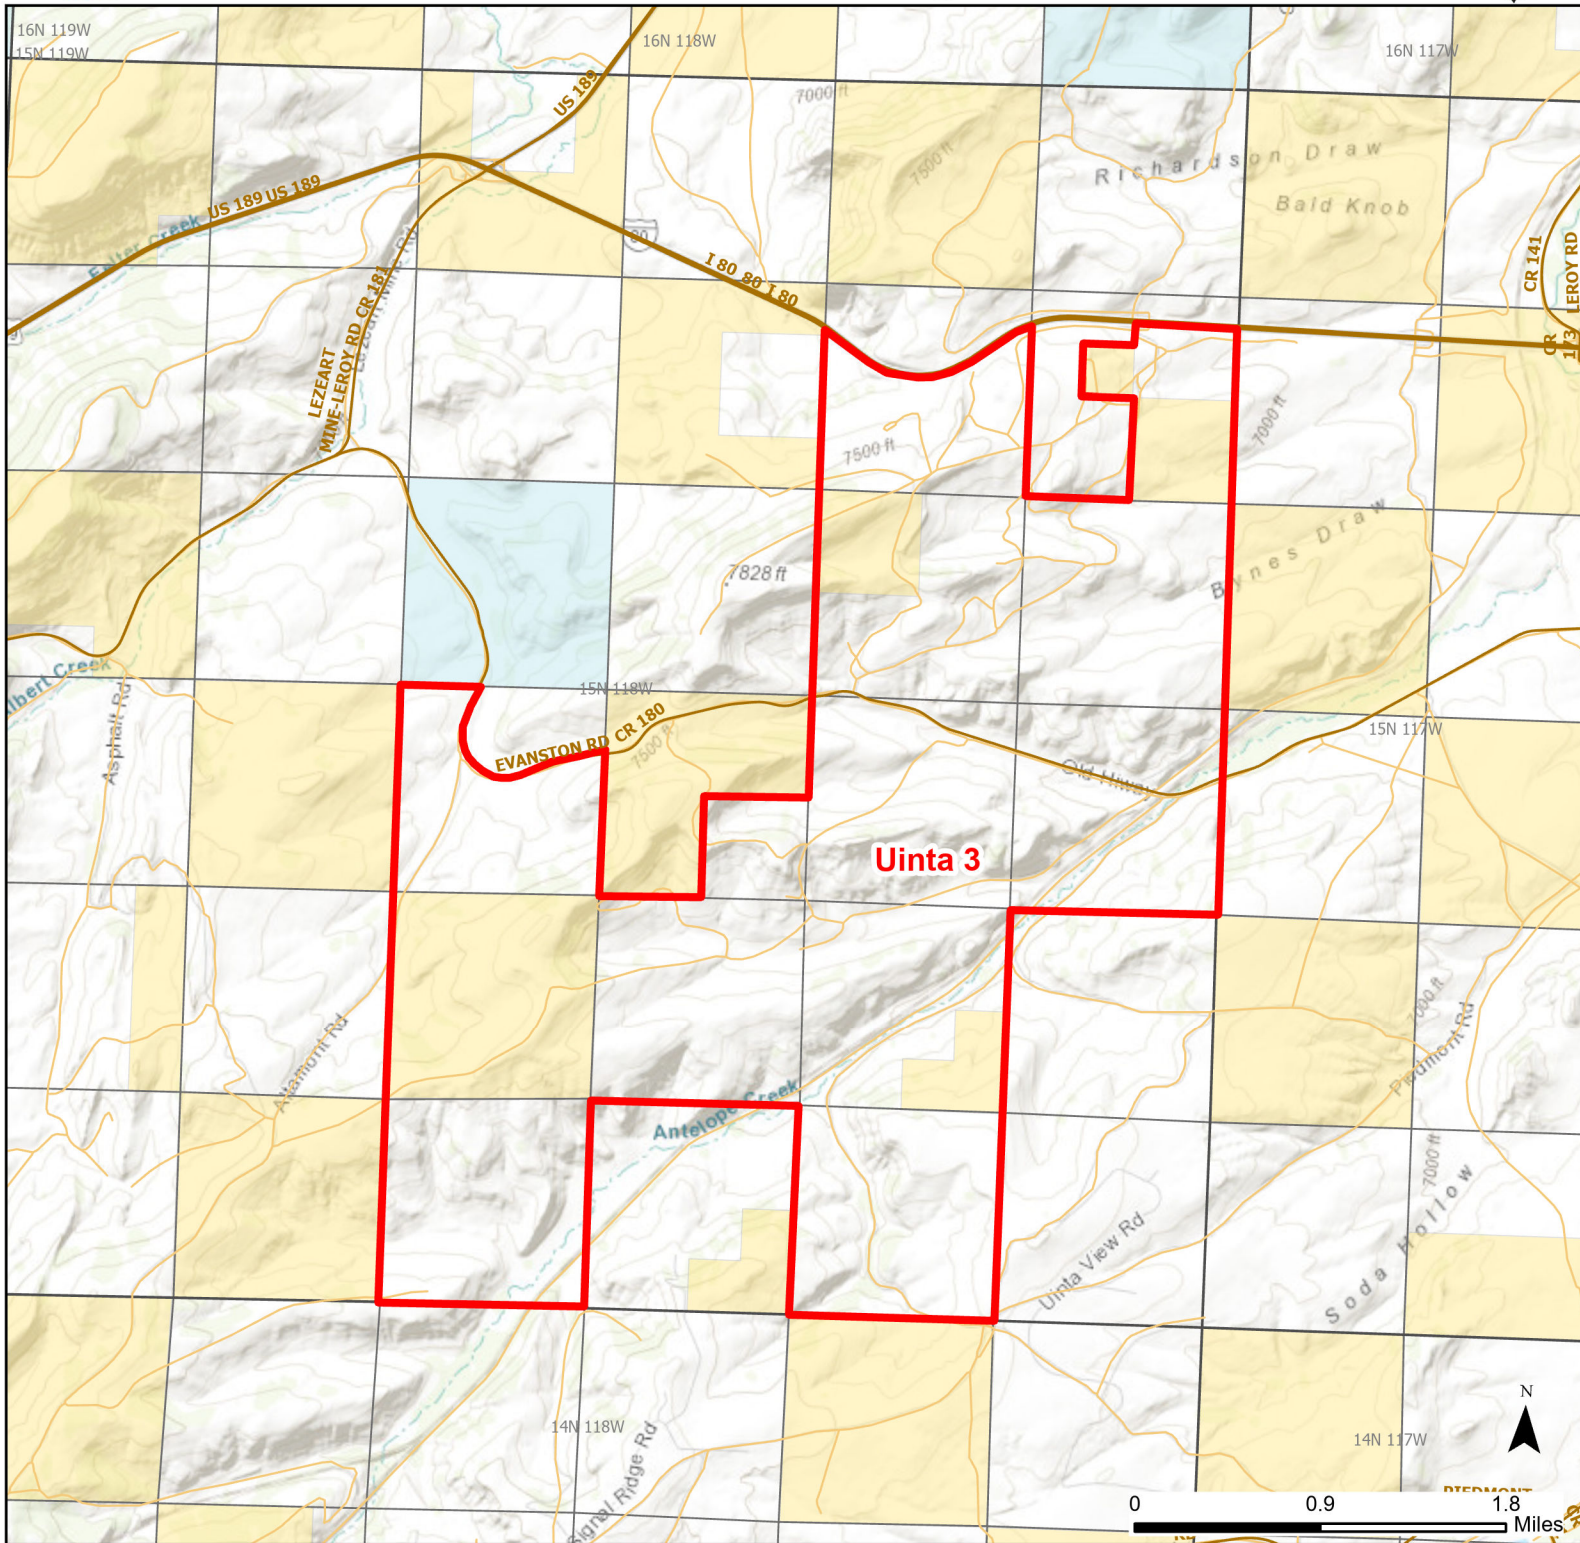

Uinta 3 Walk-in Hunting Area

Access Dates:
08/15 - 12/31
2024 Hunt Season

Parking	Closed Road	Boundary	Limited Range Weapons and Archery	State
Road Closed	WIA Use Only	Archery Only	Other	DOD
Coupon Box	Roads	County Boundaries	CLOSED	BLM
Gate	Open Road			Forest Service
Special Conditions Apply				Wyoming Game & Fish Dept.
				Private

Species allowed to hunt: Sage Grouse, Rabbits, Antelope, Deer, Elk, Moose, Mountain Lion

Rules:

This map is for visual use, assistance and general location only, does not represent a survey, and is not to be used for legal conveyance. Hunt Area boundaries are approximate, consult Game and Fish Hunting Regulations for descriptions and restrictions. Access to these private lands for any commercial activity must be gained by contacting the individual landowner(s) directly.