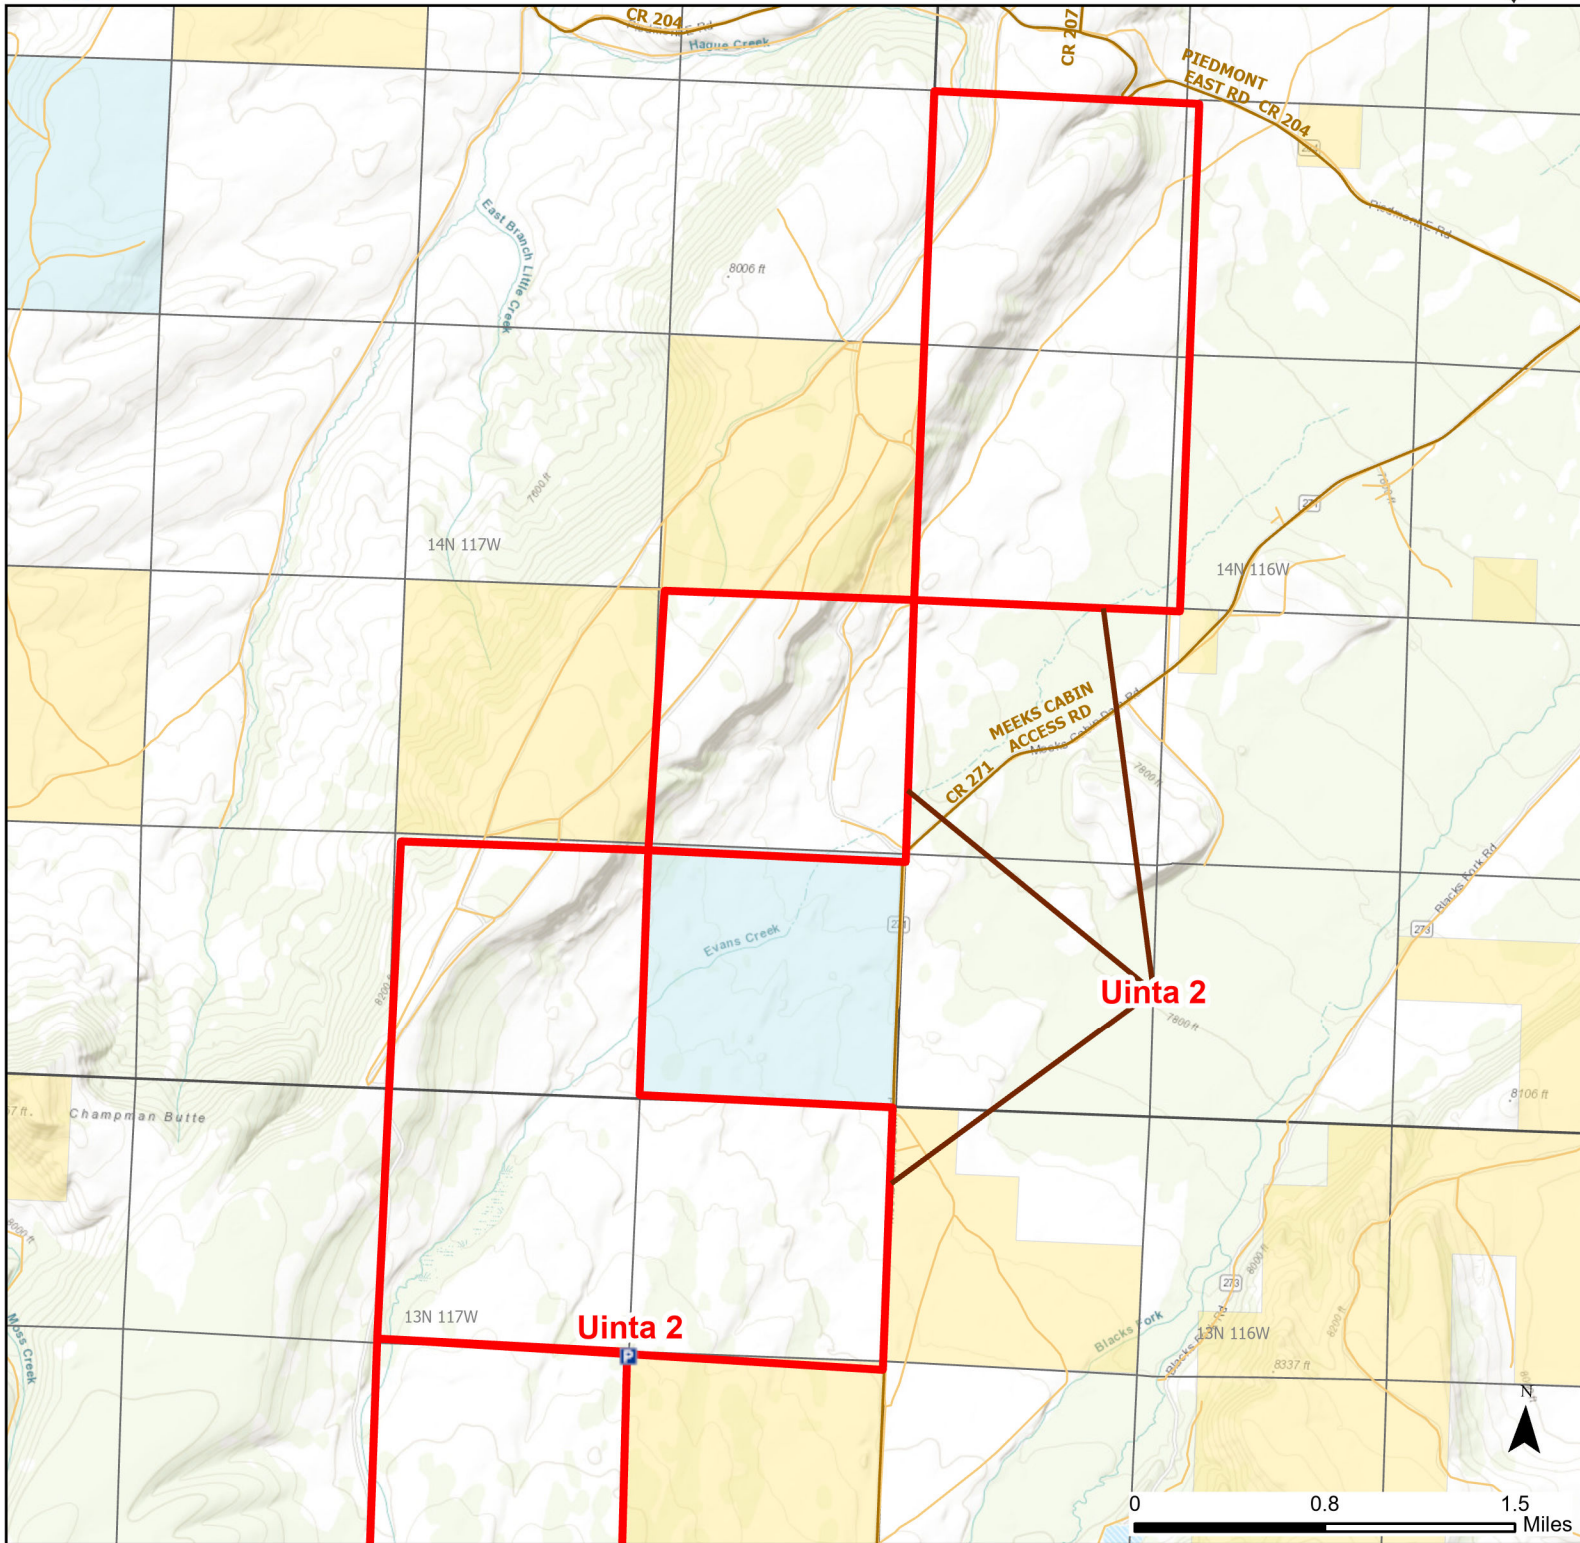

# Uinta 2 Walk-in Hunting Area

Access Dates:  
09/01 - 01/31  
2024 Hunt Season

Parking	Closed Road	Boundary	Limited Range Weapons and Archery	State
Road Closed	WIA Use Only	Archery Only	Other	DOD
Coupon Box	Roads	County Boundaries	CLOSED	BLM
Gate	Open Road			Forest Service
Special Conditions Apply				Wyoming Game & Fish Dept.
				Private

Species allowed to hunt: Antelope, Deer, Elk, Moose

Rules: Motorized vehicle access limited to designated roads only. Designated roads are marked with a white arrow.

This map is for visual use, assistance and general location only, does not represent a survey, and is not to be used for legal conveyance. Hunt Area boundaries are approximate, consult Game and Fish Hunting Regulations for descriptions and restrictions. Access to these private lands for any commercial activity must be gained by contacting the individual landowner(s) directly.