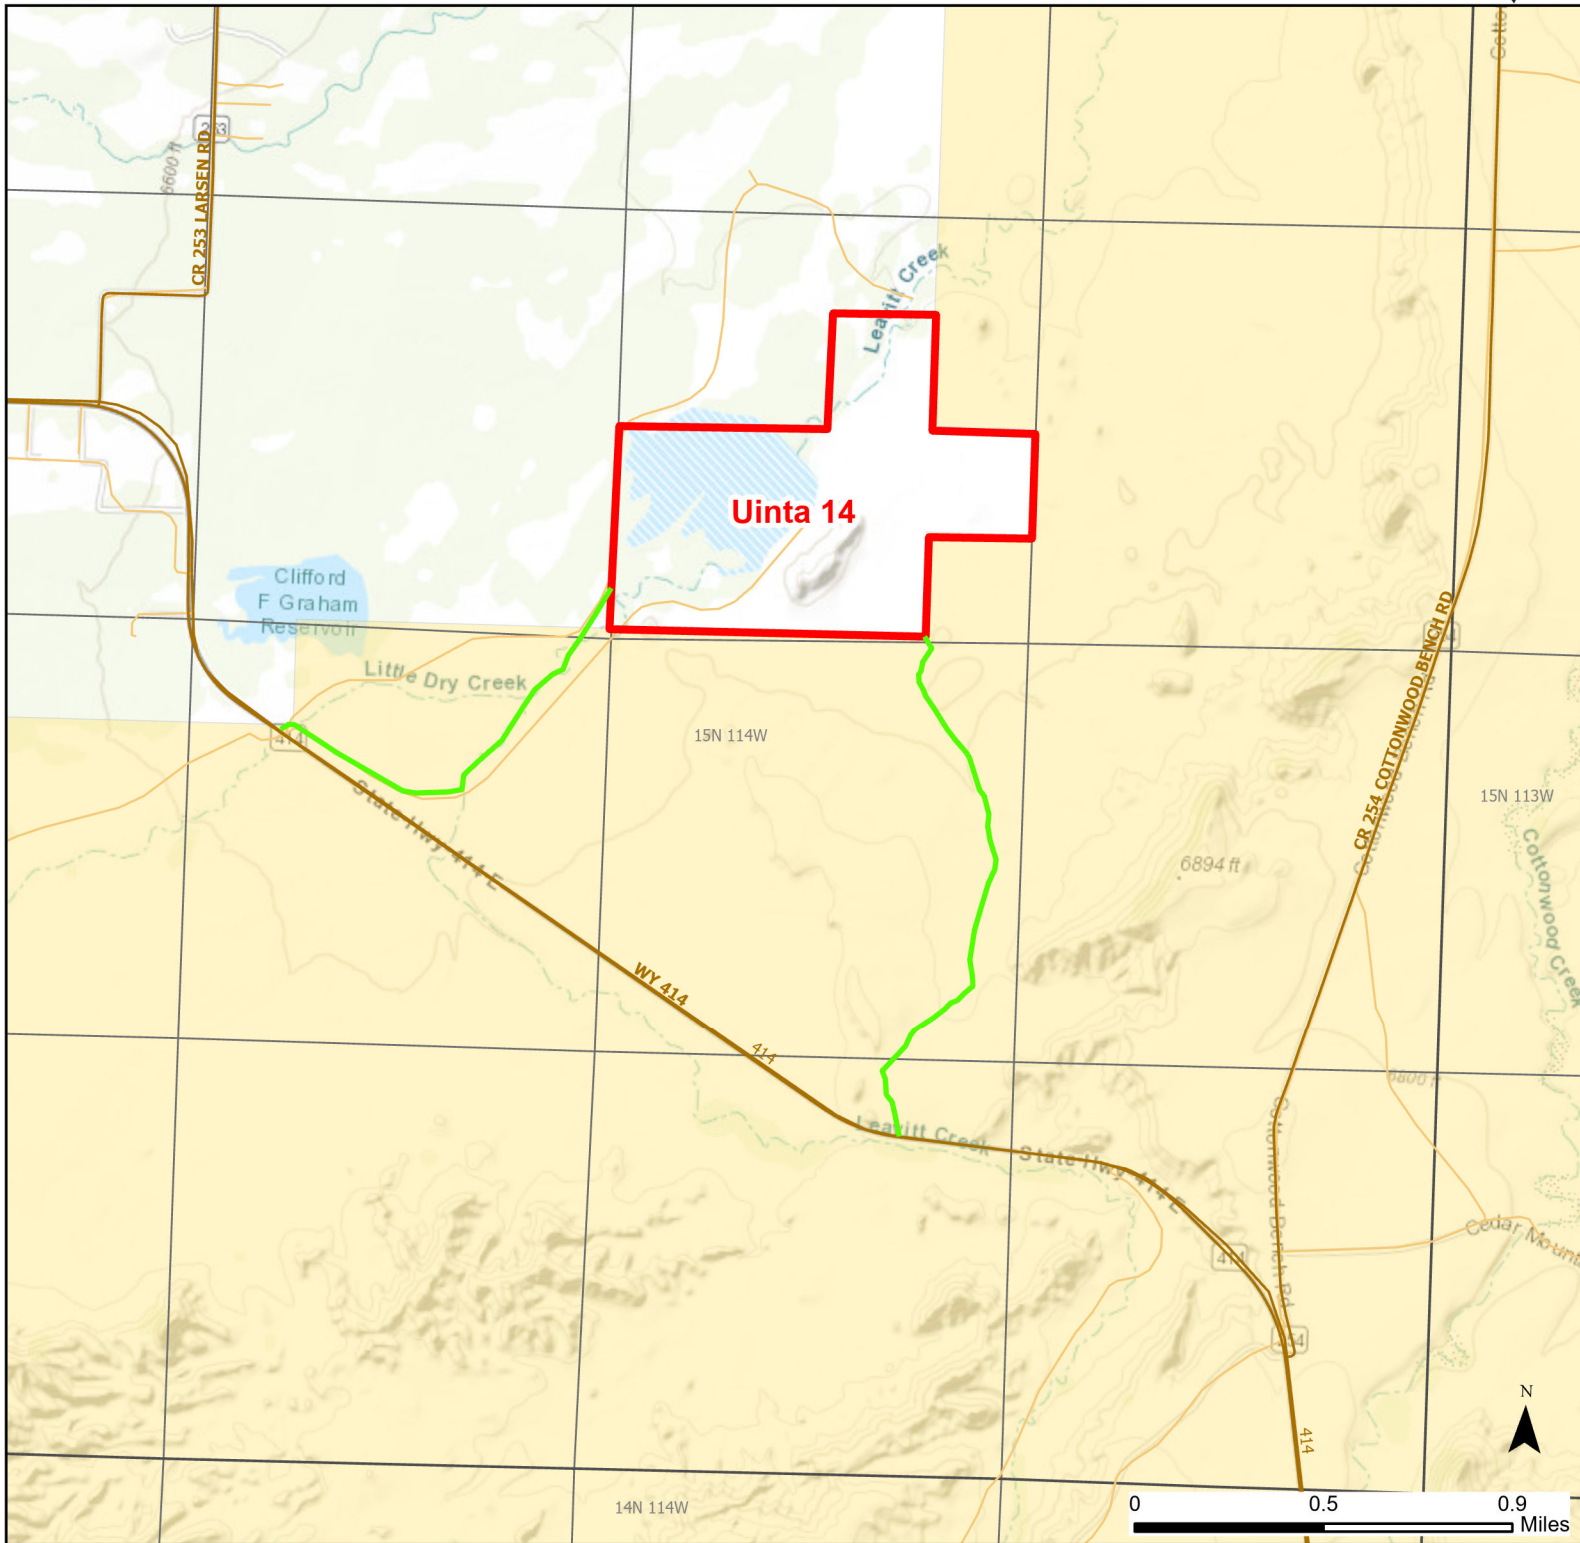

Uinta 14 Walk-in Hunting Area

Access Dates:
08/15 - 12/31
2024 Hunt Season

Parking	Closed Road	Boundary	Limited Range Weapons and Archery	State
Road Closed	WIA Use Only	Archery Only	Other	DOD
Coupon Box	Roads			BLM
Gate	County Boundaries			Forest Service
Open Road				Wyoming Game & Fish Dept.
Special Conditions Apply			CLOSED	Private

Species allowed to hunt: Antelope, Deer, Elk

Rules:

This map is for visual use, assistance and general location only, does not represent a survey, and is not to be used for legal conveyance. Hunt Area boundaries are approximate, consult Game and Fish Hunting Regulations for descriptions and restrictions. Access to these private lands for any commercial activity must be gained by contacting the individual landowner(s) directly.