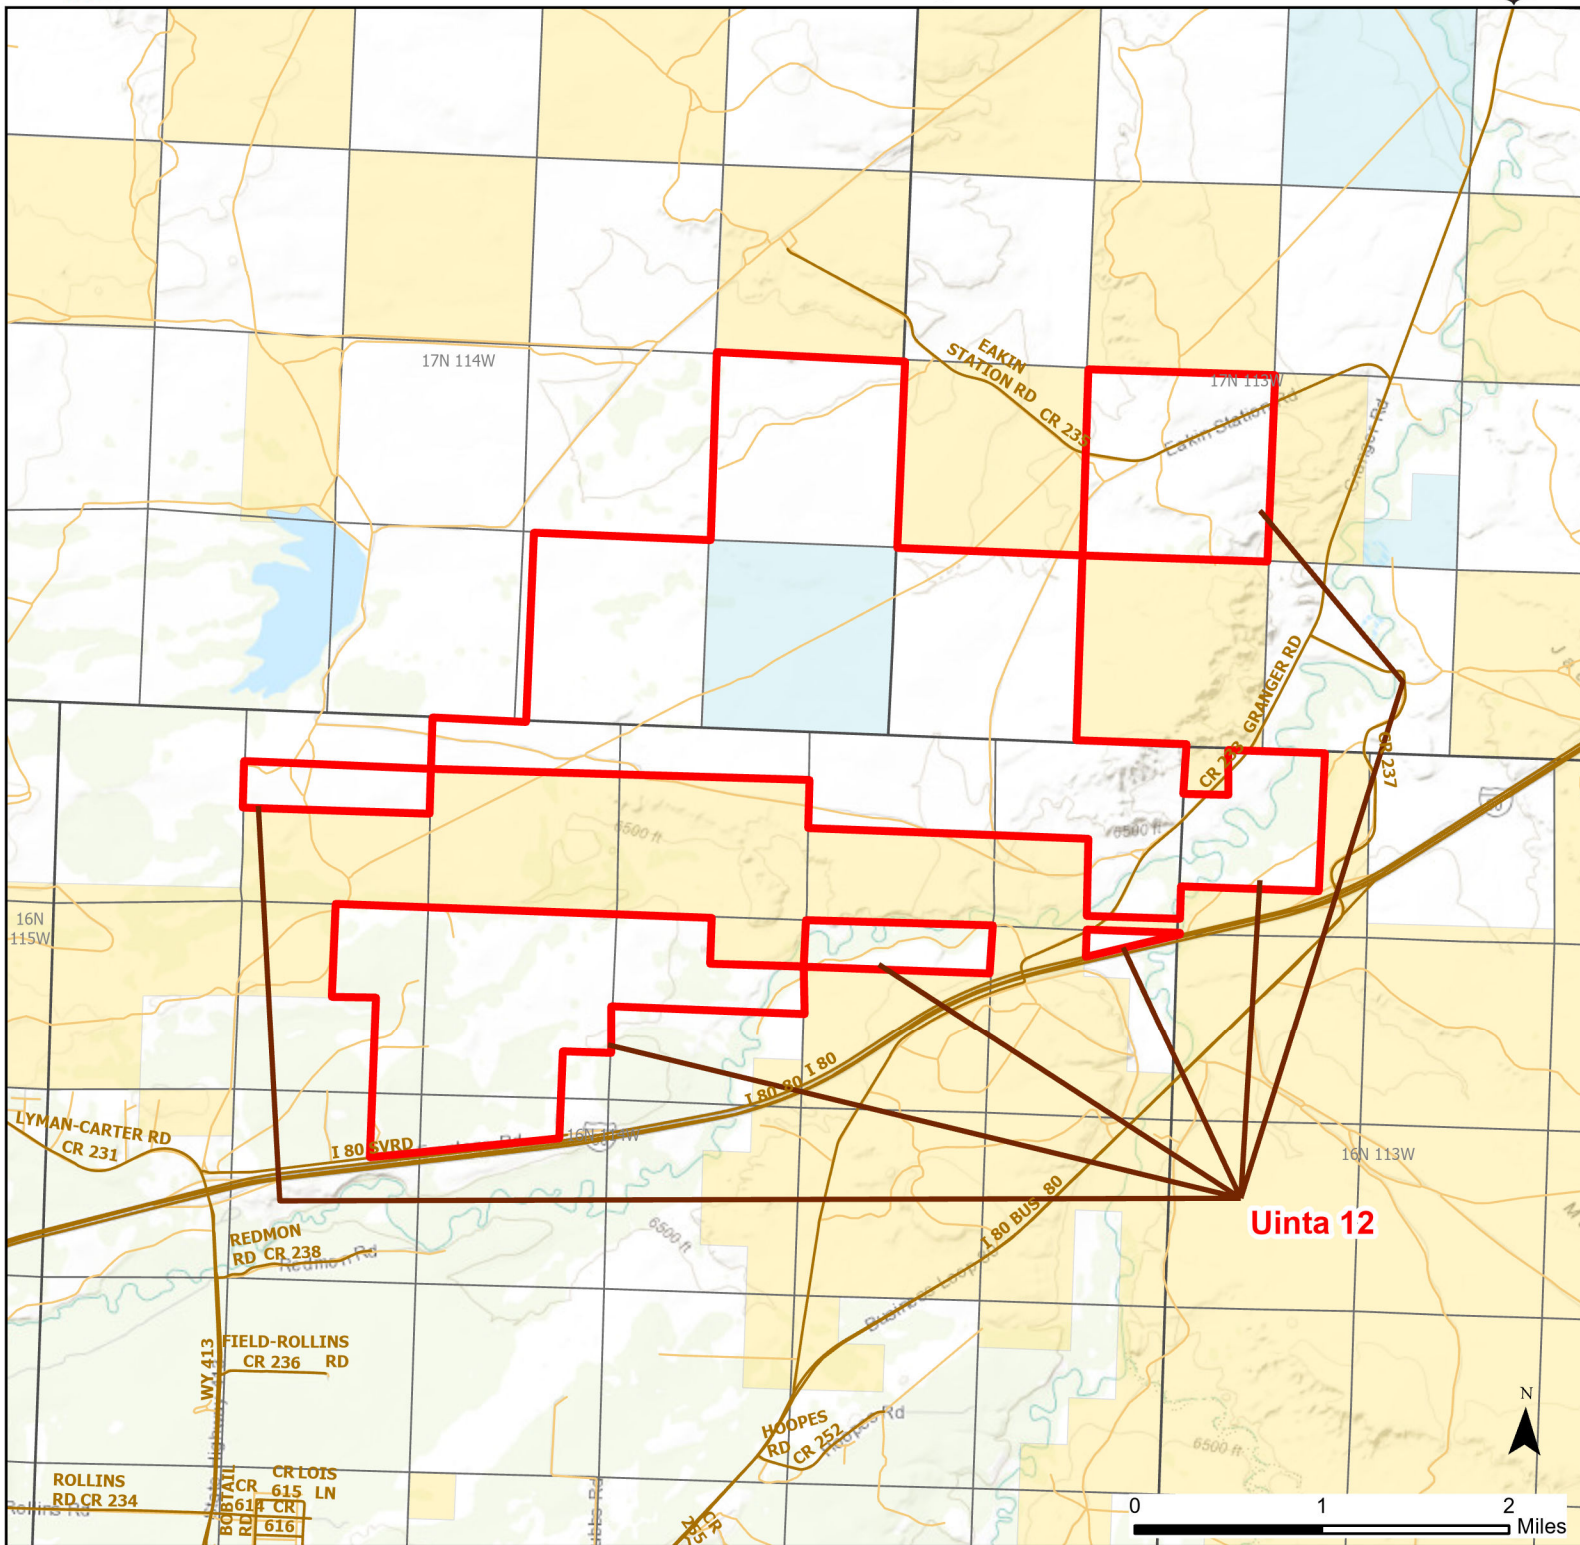

Uinta 12 Walk-in Hunting Area

Access Dates:
08/15 - 12/31
2024 Hunt Season

Parking	Closed Road	Boundary	Limited Range Weapons and Archery	State
Road Closed	WIA Use Only	Archery Only	Other	DOD
Coupon Box	Roads	County Boundaries	CLOSED	BLM
Gate	Open Road			Forest Service
Open Road	Special Conditions Apply			Wyoming Game & Fish Dept.
				Private

Species allowed to hunt: Antelope, Elk

Rules:

This map is for visual use, assistance and general location only, does not represent a survey, and is not to be used for legal conveyance. Hunt Area boundaries are approximate, consult Game and Fish Hunting Regulations for descriptions and restrictions. Access to these private lands for any commercial activity must be gained by contacting the individual landowner(s) directly.