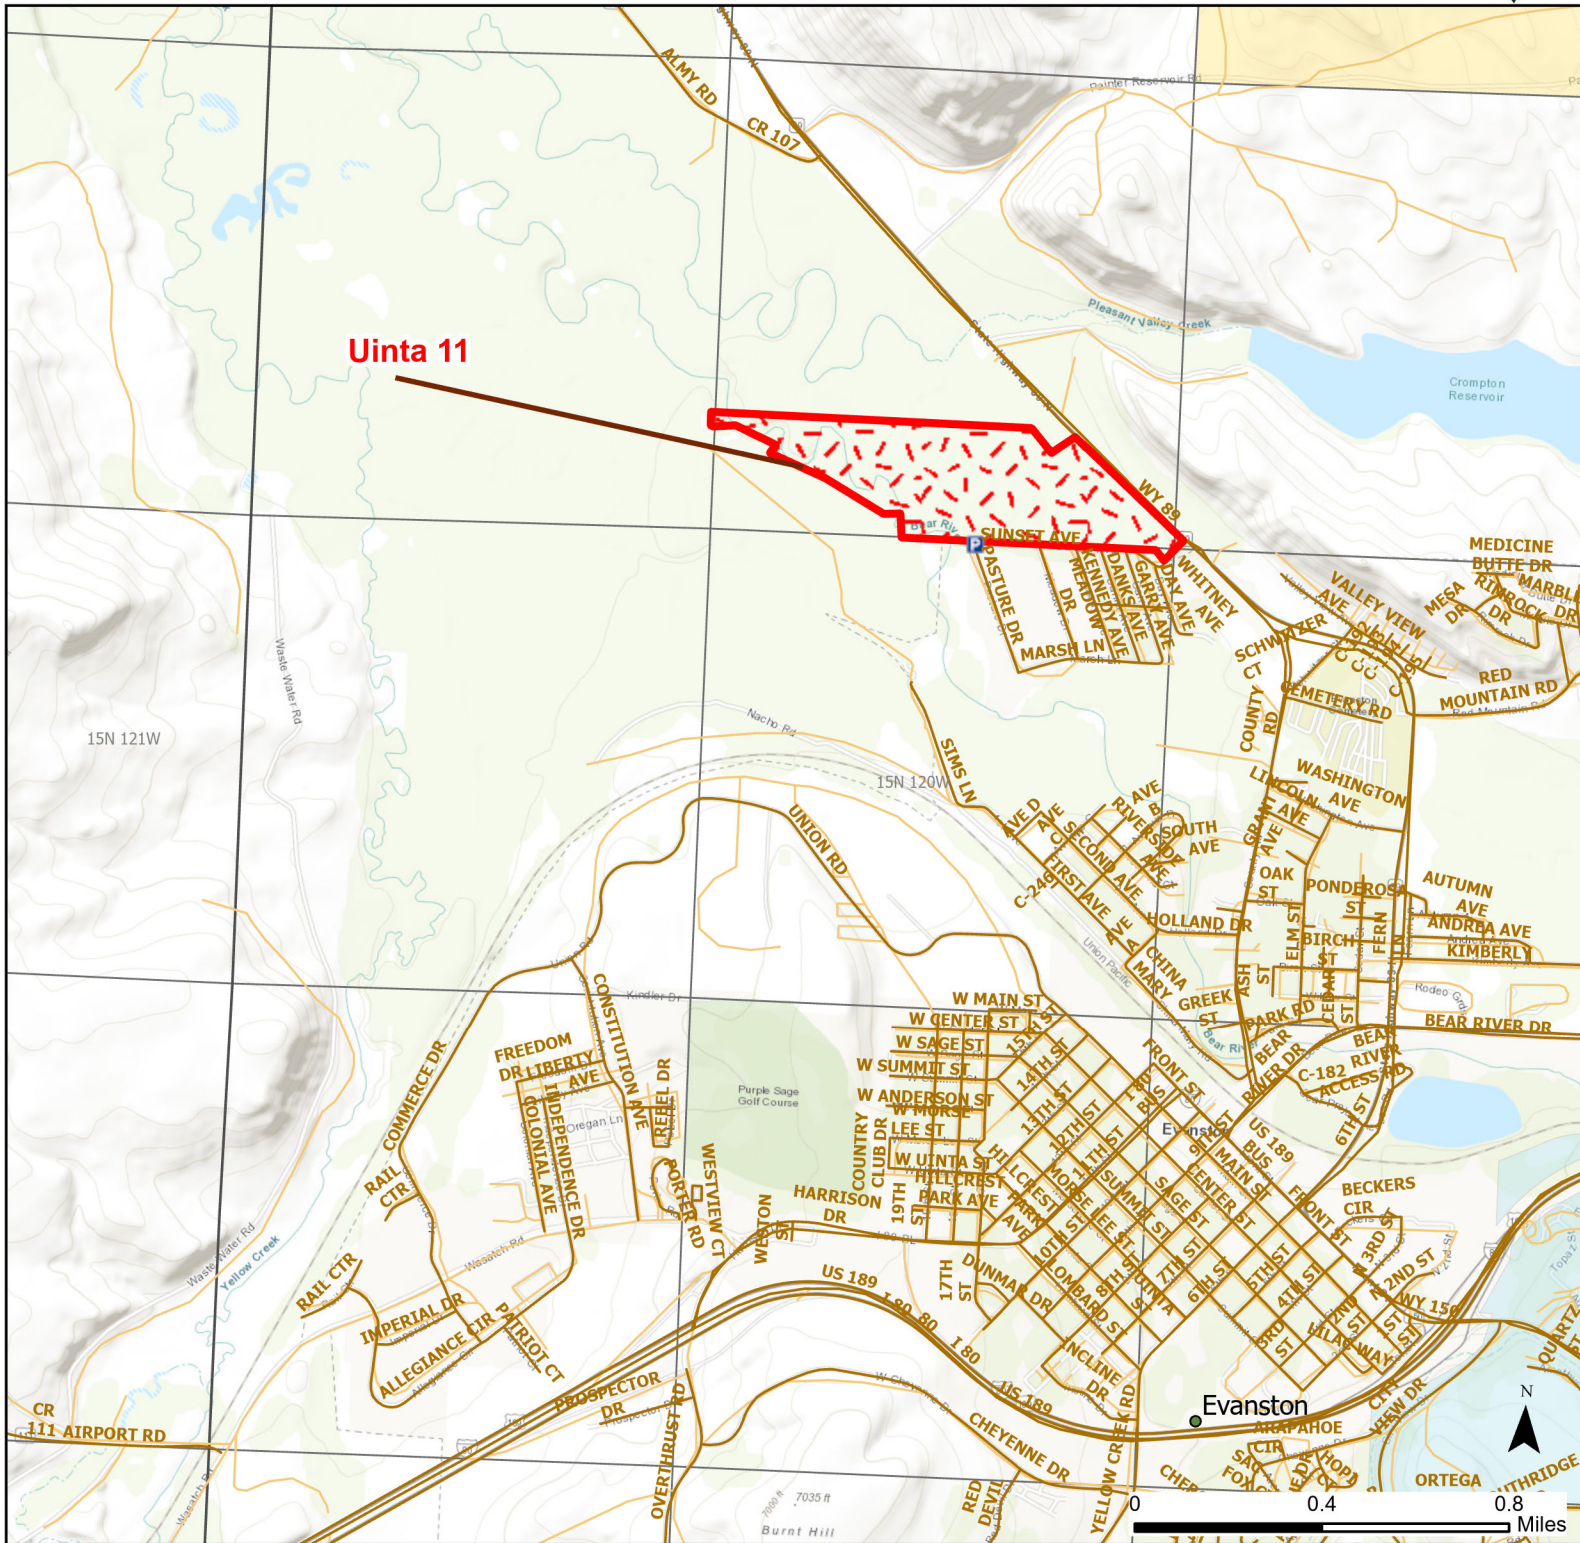

# Uinta 11 Walk-in Hunting Area

Access Dates:  
07/01 - 06/30  
2024 Hunt Season

Parking	Closed Road	Boundary	Limited Range Weapons and Archery	State
Road Closed	WIA Use Only	Archery Only	Other	DOD
Coupon Box	Roads			BLM
Gate	County Boundaries			Forest Service
Open Road				Wyoming Game & Fish Dept.
Special Conditions Apply			CLOSED	Private

Species allowed to hunt: Rabbit, Antelope, Deer, Elk, Moose

Rules:

This map is for visual use, assistance and general location only, does not represent a survey, and is not to be used for legal conveyance. Hunt Area boundaries are approximate, consult Game and Fish Hunting Regulations for descriptions and restrictions. Access to these private lands for any commercial activity must be gained by contacting the individual landowner(s) directly.