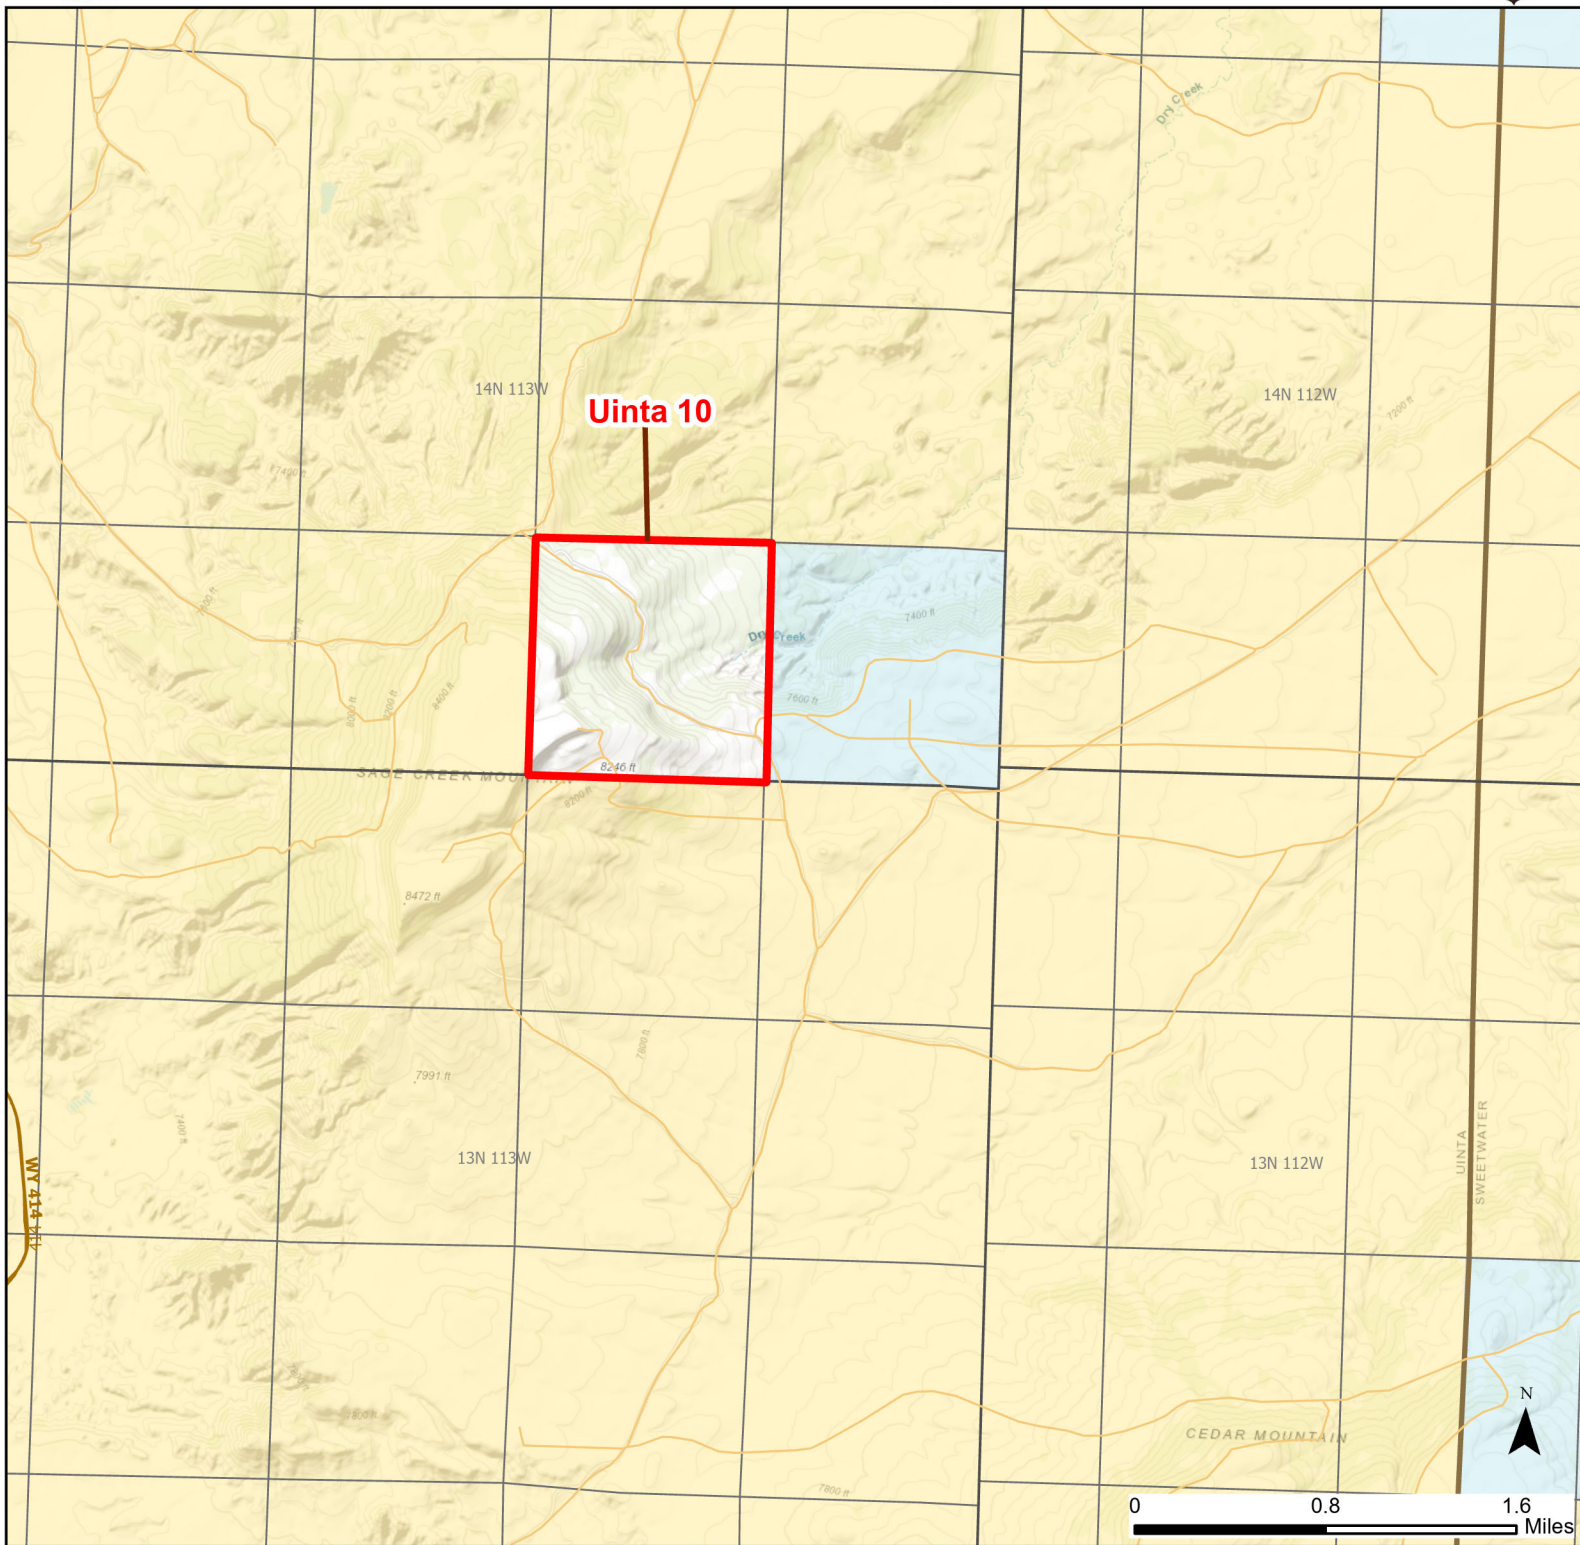

Uinta 10 Walk-in Hunting Area

Access Dates:
07/01 - 06/30
2024 Hunt Season

Parking	Closed Road	Boundary	Limited Range Weapons and Archery	State
Road Closed	WIA Use Only	Archery Only	Other	DOD
Coupon Box	Roads			BLM
Gate	County Boundaries			Forest Service
Open Road				Wyoming Game & Fish Dept.
Special Conditions Apply			CLOSED	Private

Species allowed to hunt: Sage Grouse, Doves, Rabbit, Antelope, Deer, Elk, Moose, Mountain Lion, Black Bear

Rules:

This map is for visual use, assistance and general location only, does not represent a survey, and is not to be used for legal conveyance. Hunt Area boundaries are approximate, consult Game and Fish Hunting Regulations for descriptions and restrictions. Access to these private lands for any commercial activity must be gained by contacting the individual landowner(s) directly.