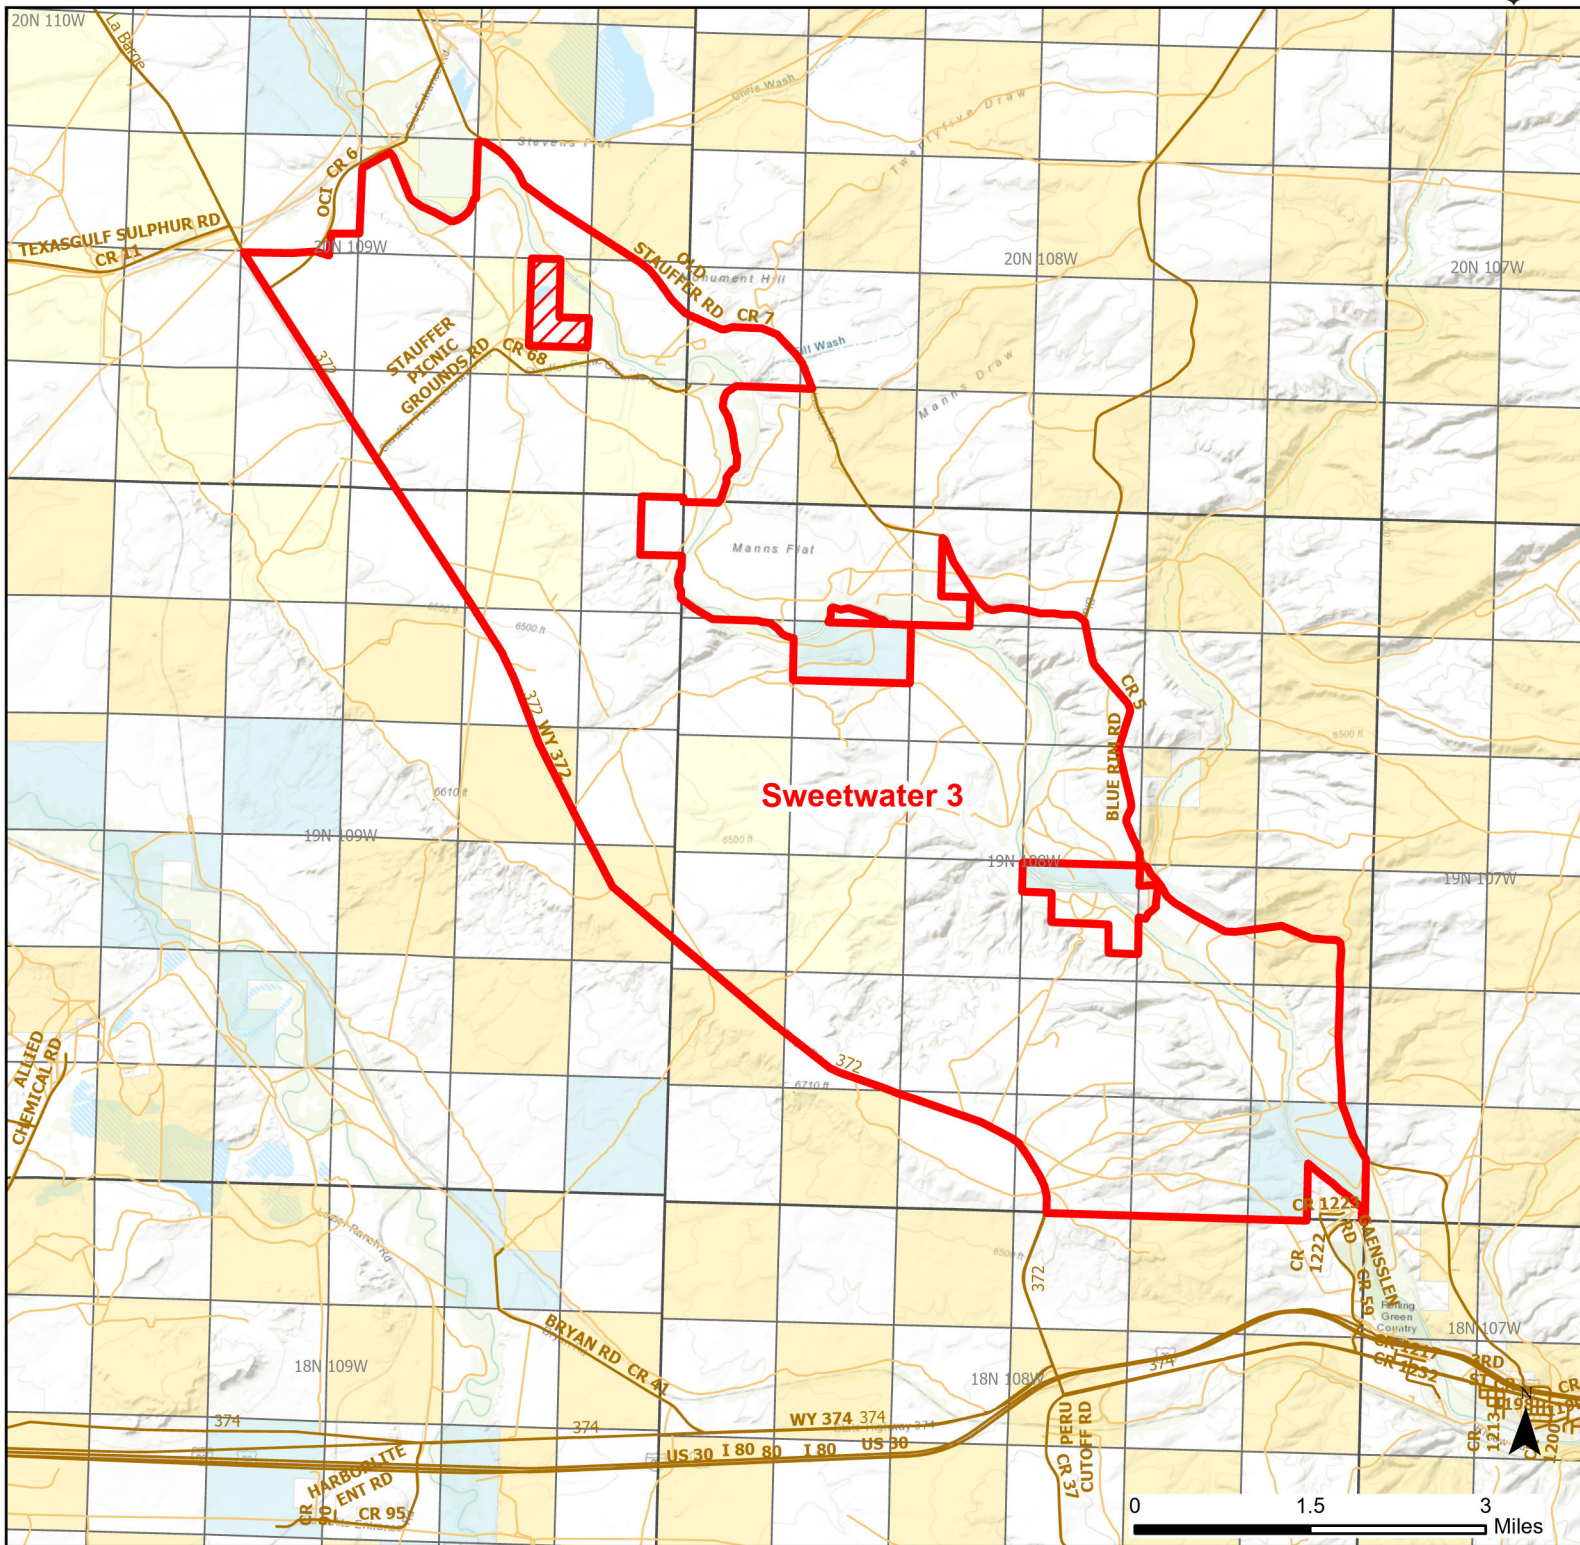

Sweetwater 3 Walk-in Hunting Area

Access Dates:
07/01 - 06/30
2024 Hunt Season

Parking	Closed Road	Boundary	Limited Range Weapons and Archery	State
Road Closed	WIA Use Only	Archery Only	Other	DOD
Coupon Box	Roads			BLM
Gate	County Boundaries			Forest Service
Open Road				Wyoming Game & Fish Dept.
Special Conditions Apply			CLOSED	Private

Species allowed to hunt: All

Rules: Motorized vehicle access allowed on established roads only.

This map is for visual use, assistance and general location only, does not represent a survey, and is not to be used for legal conveyance. Hunt Area boundaries are approximate, consult Game and Fish Hunting Regulations for descriptions and restrictions. Access to these private lands for any commercial activity must be gained by contacting the individual landowner(s) directly.