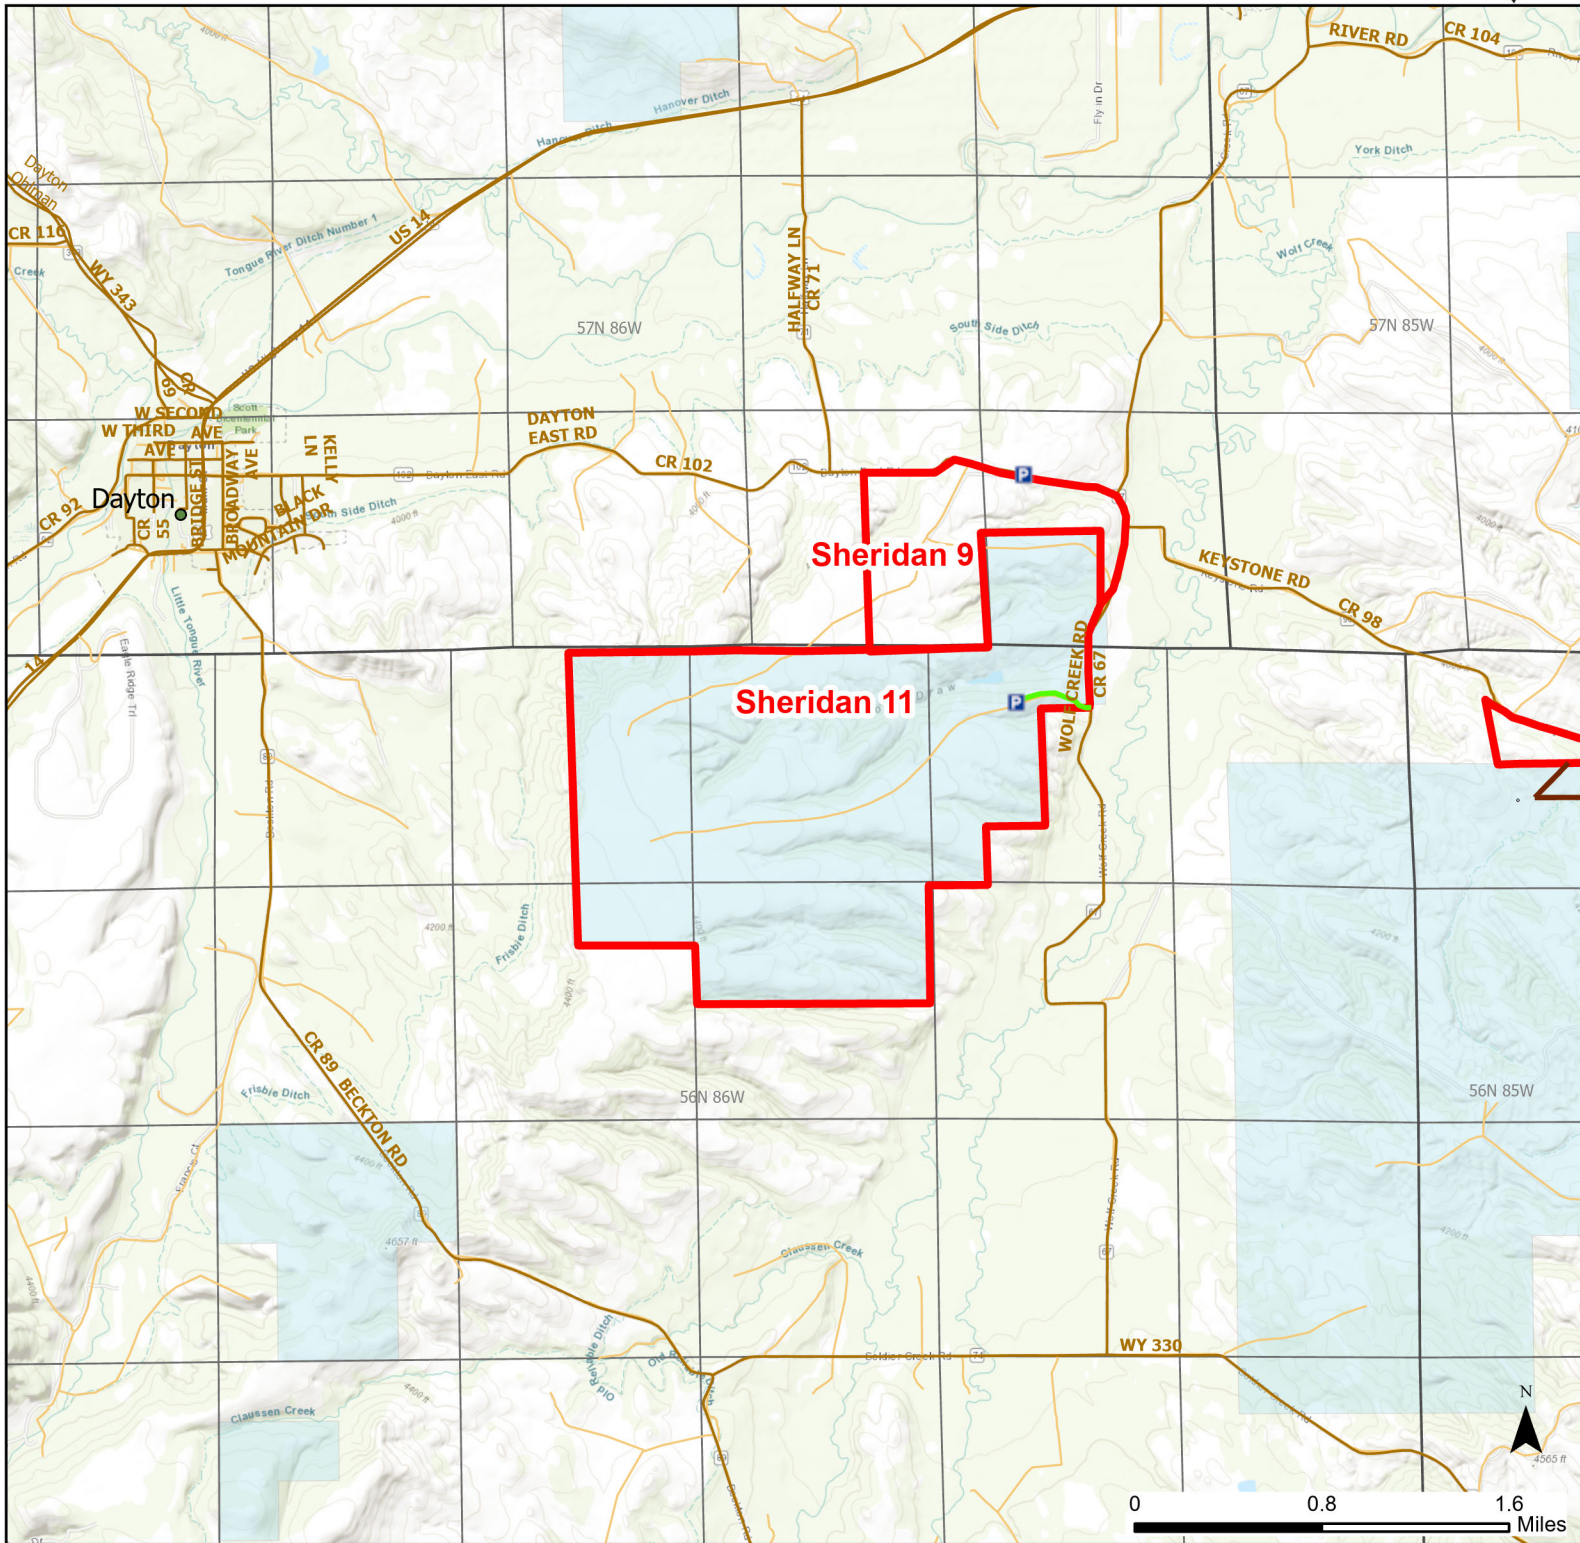

# Sheridan 9 Walk-in Hunting Area

Access Dates:  
08/15 - 12/31  
2024 Hunt Season

Parking	Closed Road	Boundary	Limited Range Weapons and Archery	State
Road Closed	WIA Use Only	Archery Only	Other	DOD
Coupon Box	Roads	County Boundaries	CLOSED	BLM
Gate	County Boundaries			Forest Service
Open Road				Wyoming Game & Fish Dept.
Special Conditions Apply				Private

Species allowed to hunt: Waterfowl, Pheasant, Sharp-tailed Grouse, Doves, Partridge, Turkey, Rabbit, Antelope, Deer, Elk

Rules: All vehicles must park in designated parking areas only. Portable blinds may be used on a daily basis. Blinds must have owner's name and contact info affixed and may not be left in the field overnight. No trapping allowed.

This map is for visual use, assistance and general location only, does not represent a survey, and is not to be used for legal conveyance. Hunt Area boundaries are approximate, consult Game and Fish Hunting Regulations for descriptions and restrictions. Access to these private lands for any commercial activity must be gained by contacting the individual landowner(s) directly.