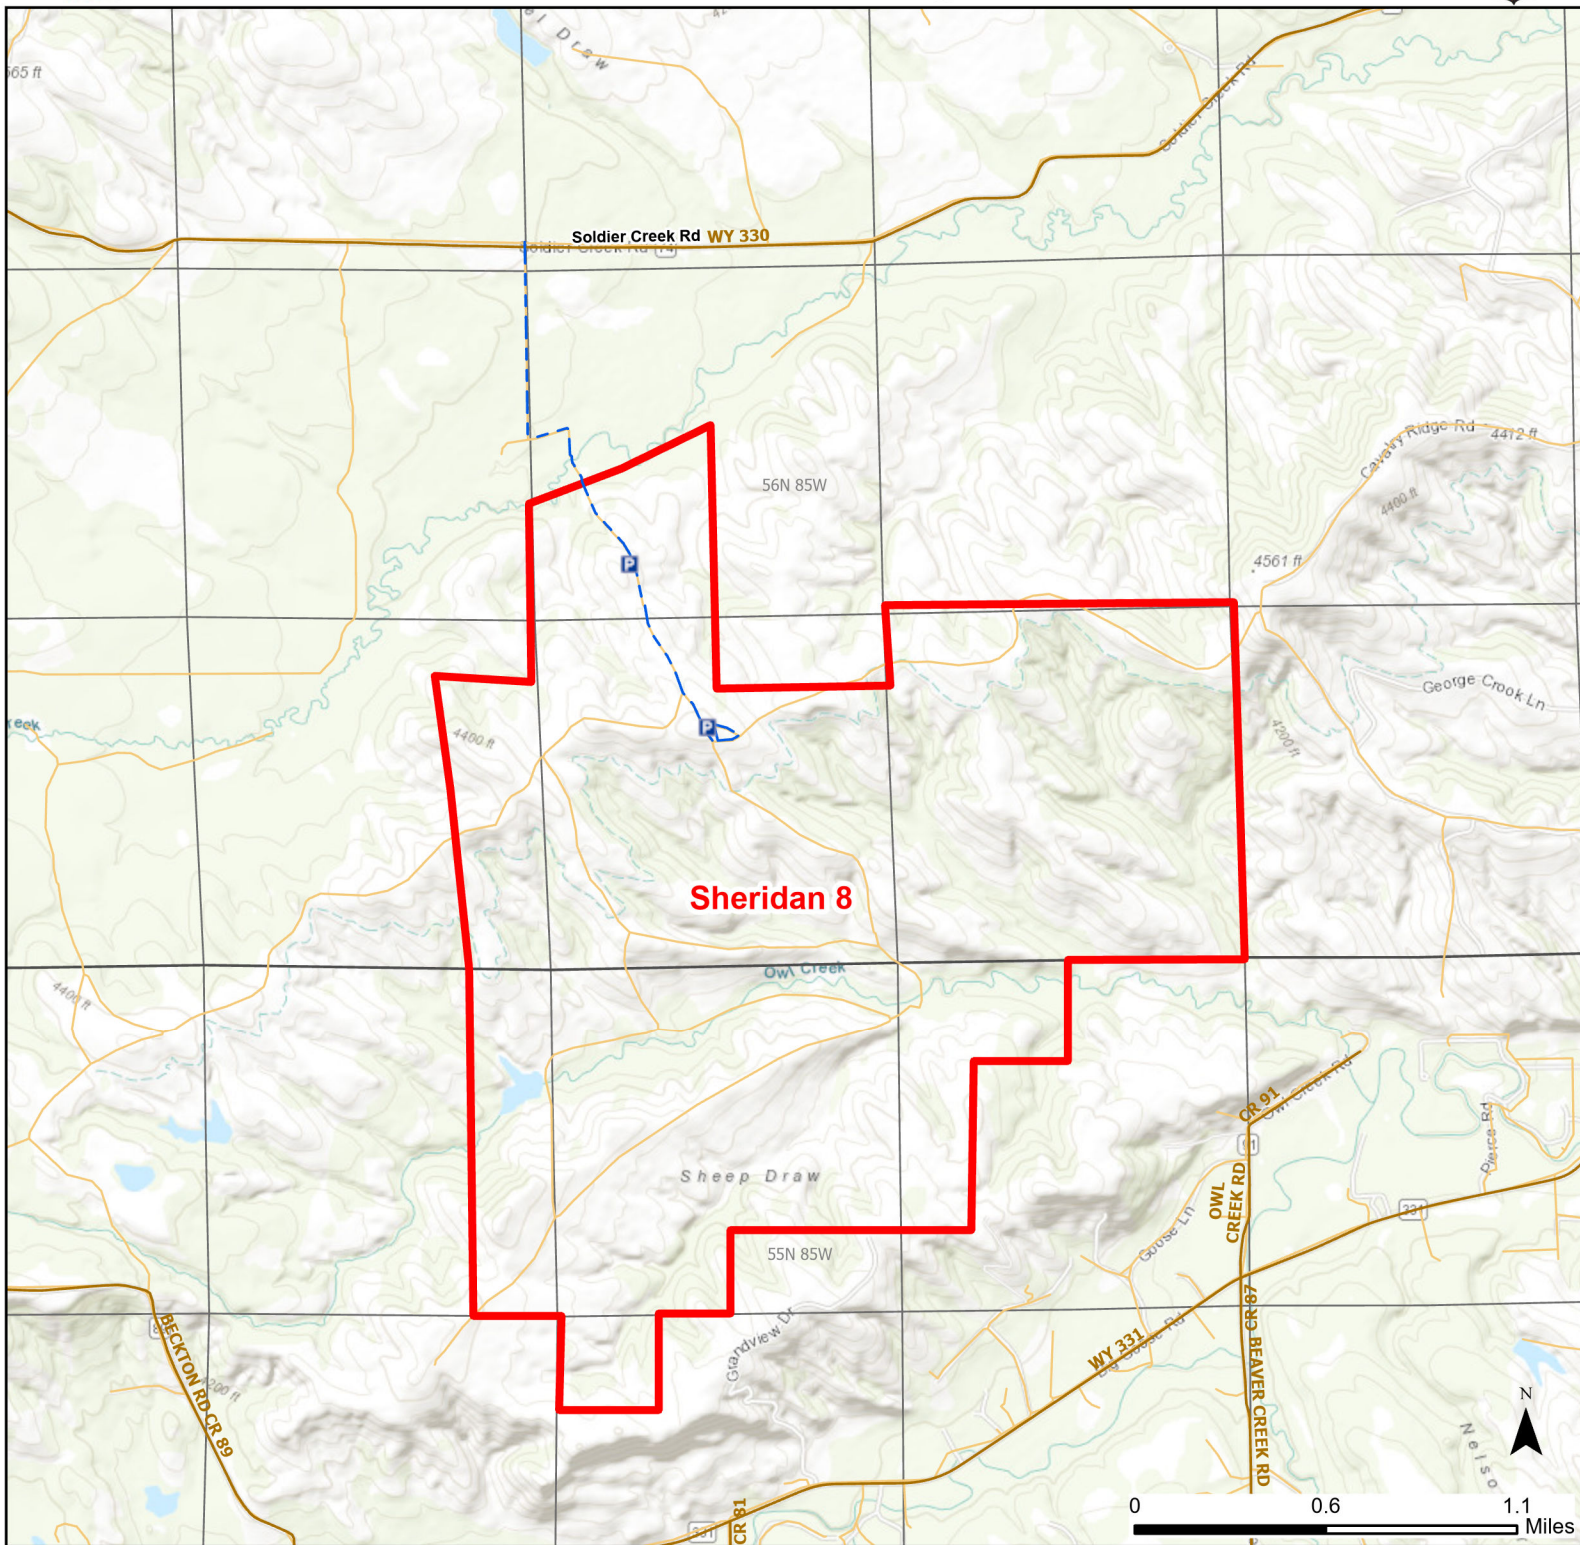

Sheridan 8 Walk-in Hunting Area

Access Dates:
8/15 - 10/14
2024 Hunt Season

Parking	Closed Road	Boundary	Limited Range Weapons and Archery	State
Road Closed	WIA Use Only	Archery Only	Other	DOD
Coupon Box	Roads			BLM
Gate	County Boundaries			Forest Service
Open Road				Wyoming Game & Fish Dept.
Special Conditions Apply			CLOSED	Private

Species allowed to hunt: Sharp-tail Grouse, Partridge, Antelope, Deer

Rules: All vehicles must park in designated parking areas only. Portable blinds may be used on a daily basis. Blinds must have owner's name and contact info affixed and may not be left in the field overnight. No trapping allowed. Access Via Soldier Creek Road (CR 74)

This map is for visual use, assistance and general location only, does not represent a survey, and is not to be used for legal conveyance. Hunt Area boundaries are approximate, consult Game and Fish Hunting Regulations for descriptions and restrictions. Access to these private lands for any commercial activity must be gained by contacting the individual landowner(s) directly.