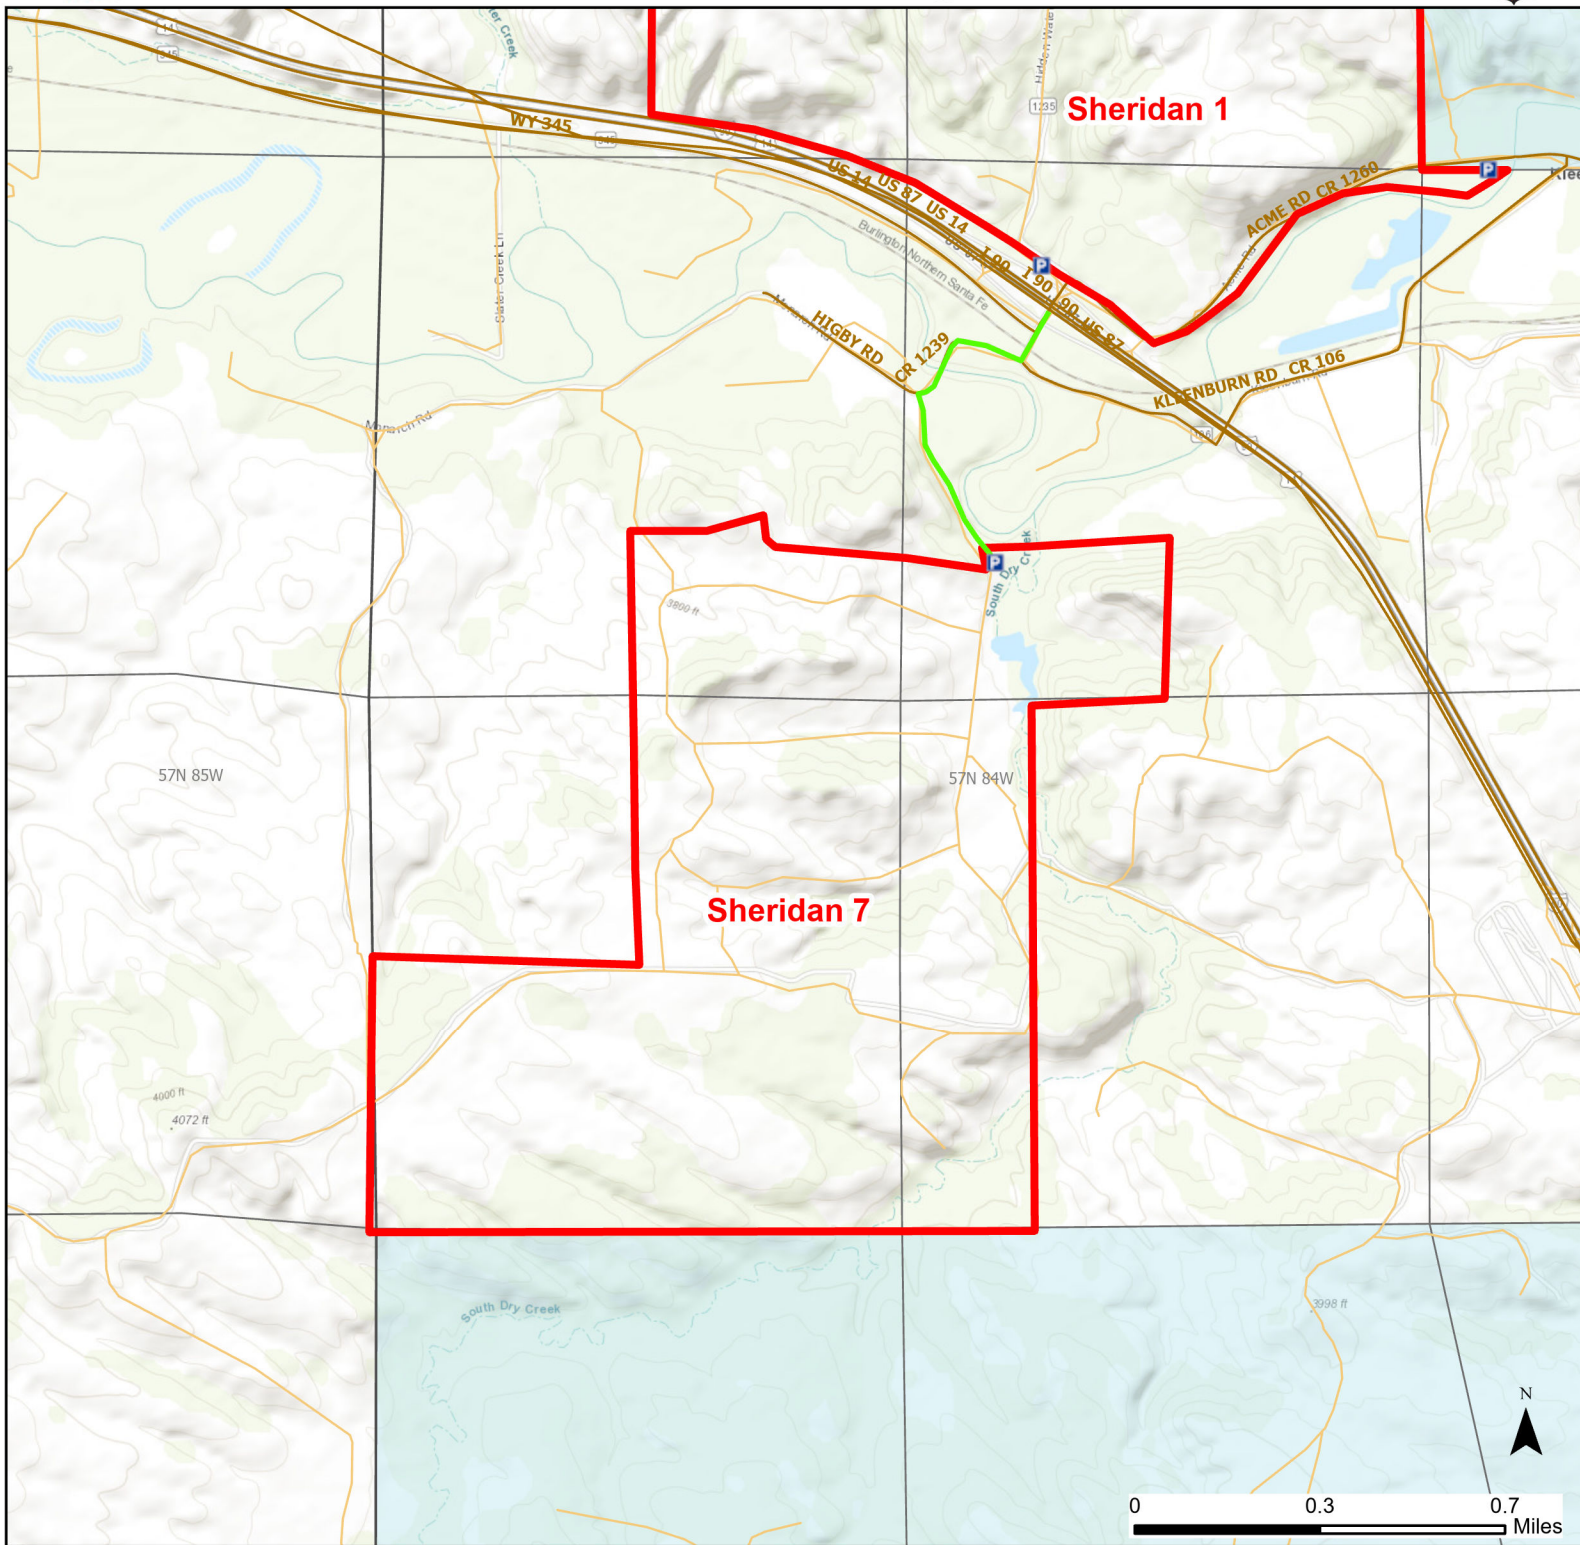

Sheridan 7 Walk-in Hunting Area

Access Dates:
08/15 - 05/31
2024 Hunt Season

Parking	Closed Road	Boundary	Limited Range Weapons and Archery	State
Road Closed	WIA Use Only	Archery Only	Other	DOD
Coupon Box	Roads	County Boundaries	CLOSED	BLM
Gate	Open Road			Forest Service
Open Road	Special Conditions Apply			Wyoming Game & Fish Dept.
				Private

Species allowed to hunt: Sharp-tailed Grouse, Doves, Partridge, Turkey, Rabbit, Antelope, Deer,

Rules: All vehicles must park in designated parking areas only. Portable blinds may be used on a daily basis. Blinds must have owner's name and contact info affixed and may not be left in the field overnight. Prairie dog hunting allowed. No trapping allowed. Please deposit landowner coupons in containers provided on this Walk-in Area.

This map is for visual use, assistance and general location only, does not represent a survey, and is not to be used for legal conveyance. Hunt Area boundaries are approximate, consult Game and Fish Hunting Regulations for descriptions and restrictions. Access to these private lands for any commercial activity must be gained by contacting the individual landowner(s) directly.