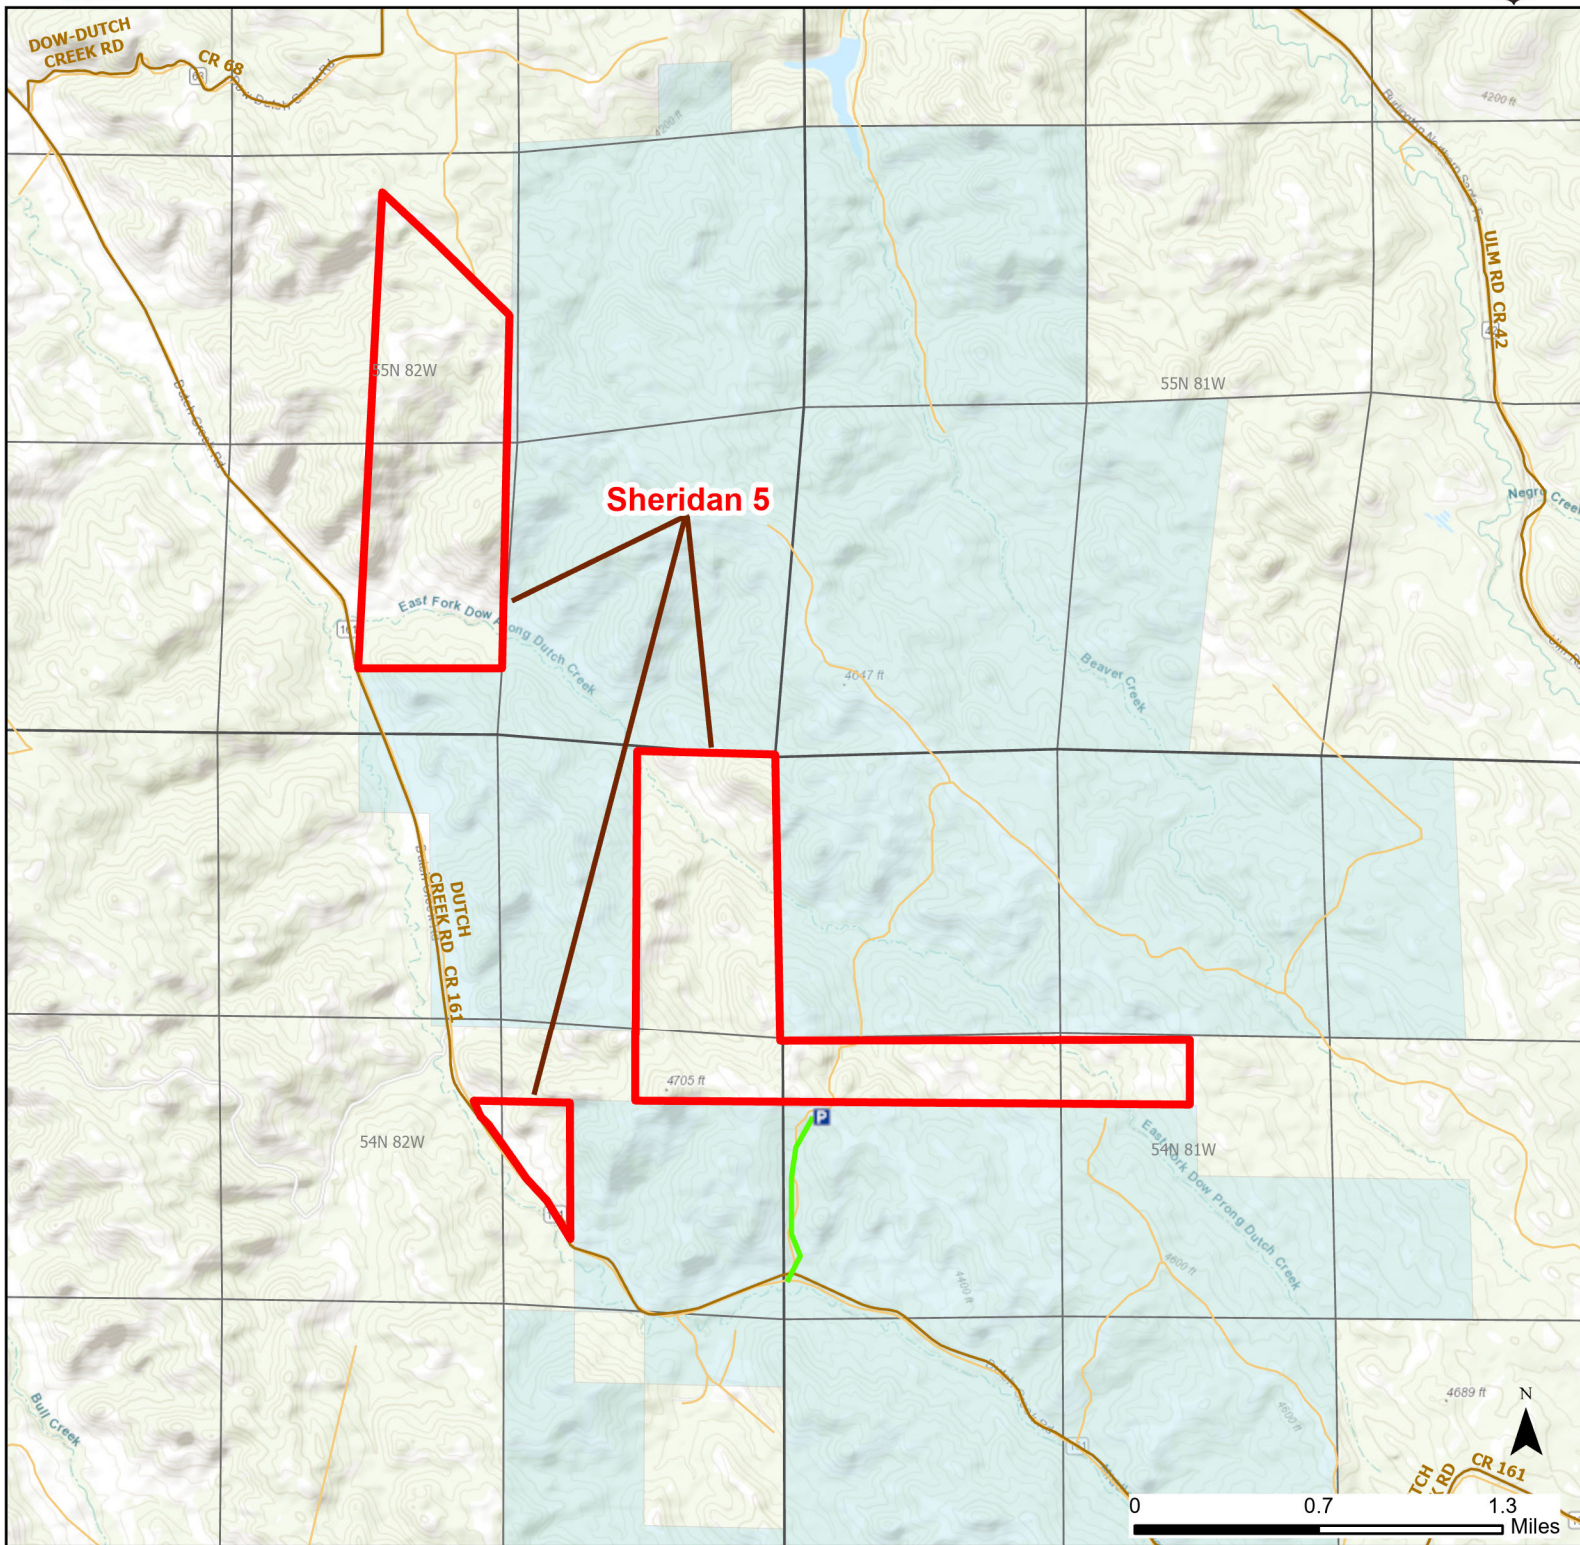

# Sheridan 5 Walk-in Hunting Area

Access Dates:  
08/15 - 05/31  
2024 Hunt Season

Parking	Closed Road	Boundary	Limited Range Weapons and Archery	State
Road Closed	WIA Use Only	Archery Only	Other	DOD
Coupon Box	Roads	County Boundaries	CLOSED	BLM
Gate	Open Road			Forest Service
Special Conditions Apply				Wyoming Game & Fish Dept.
				Private

Species allowed to hunt: Pheasant, Sharp-tailed Grouse, Partridge, Turkey, Rabbit, Antelope, Deer

Rules: Predator hunting allowed during daylight hours only. No trapping allowed.

This map is for visual use, assistance and general location only, does not represent a survey, and is not to be used for legal conveyance. Hunt Area boundaries are approximate, consult Game and Fish Hunting Regulations for descriptions and restrictions. Access to these private lands for any commercial activity must be gained by contacting the individual landowner(s) directly.