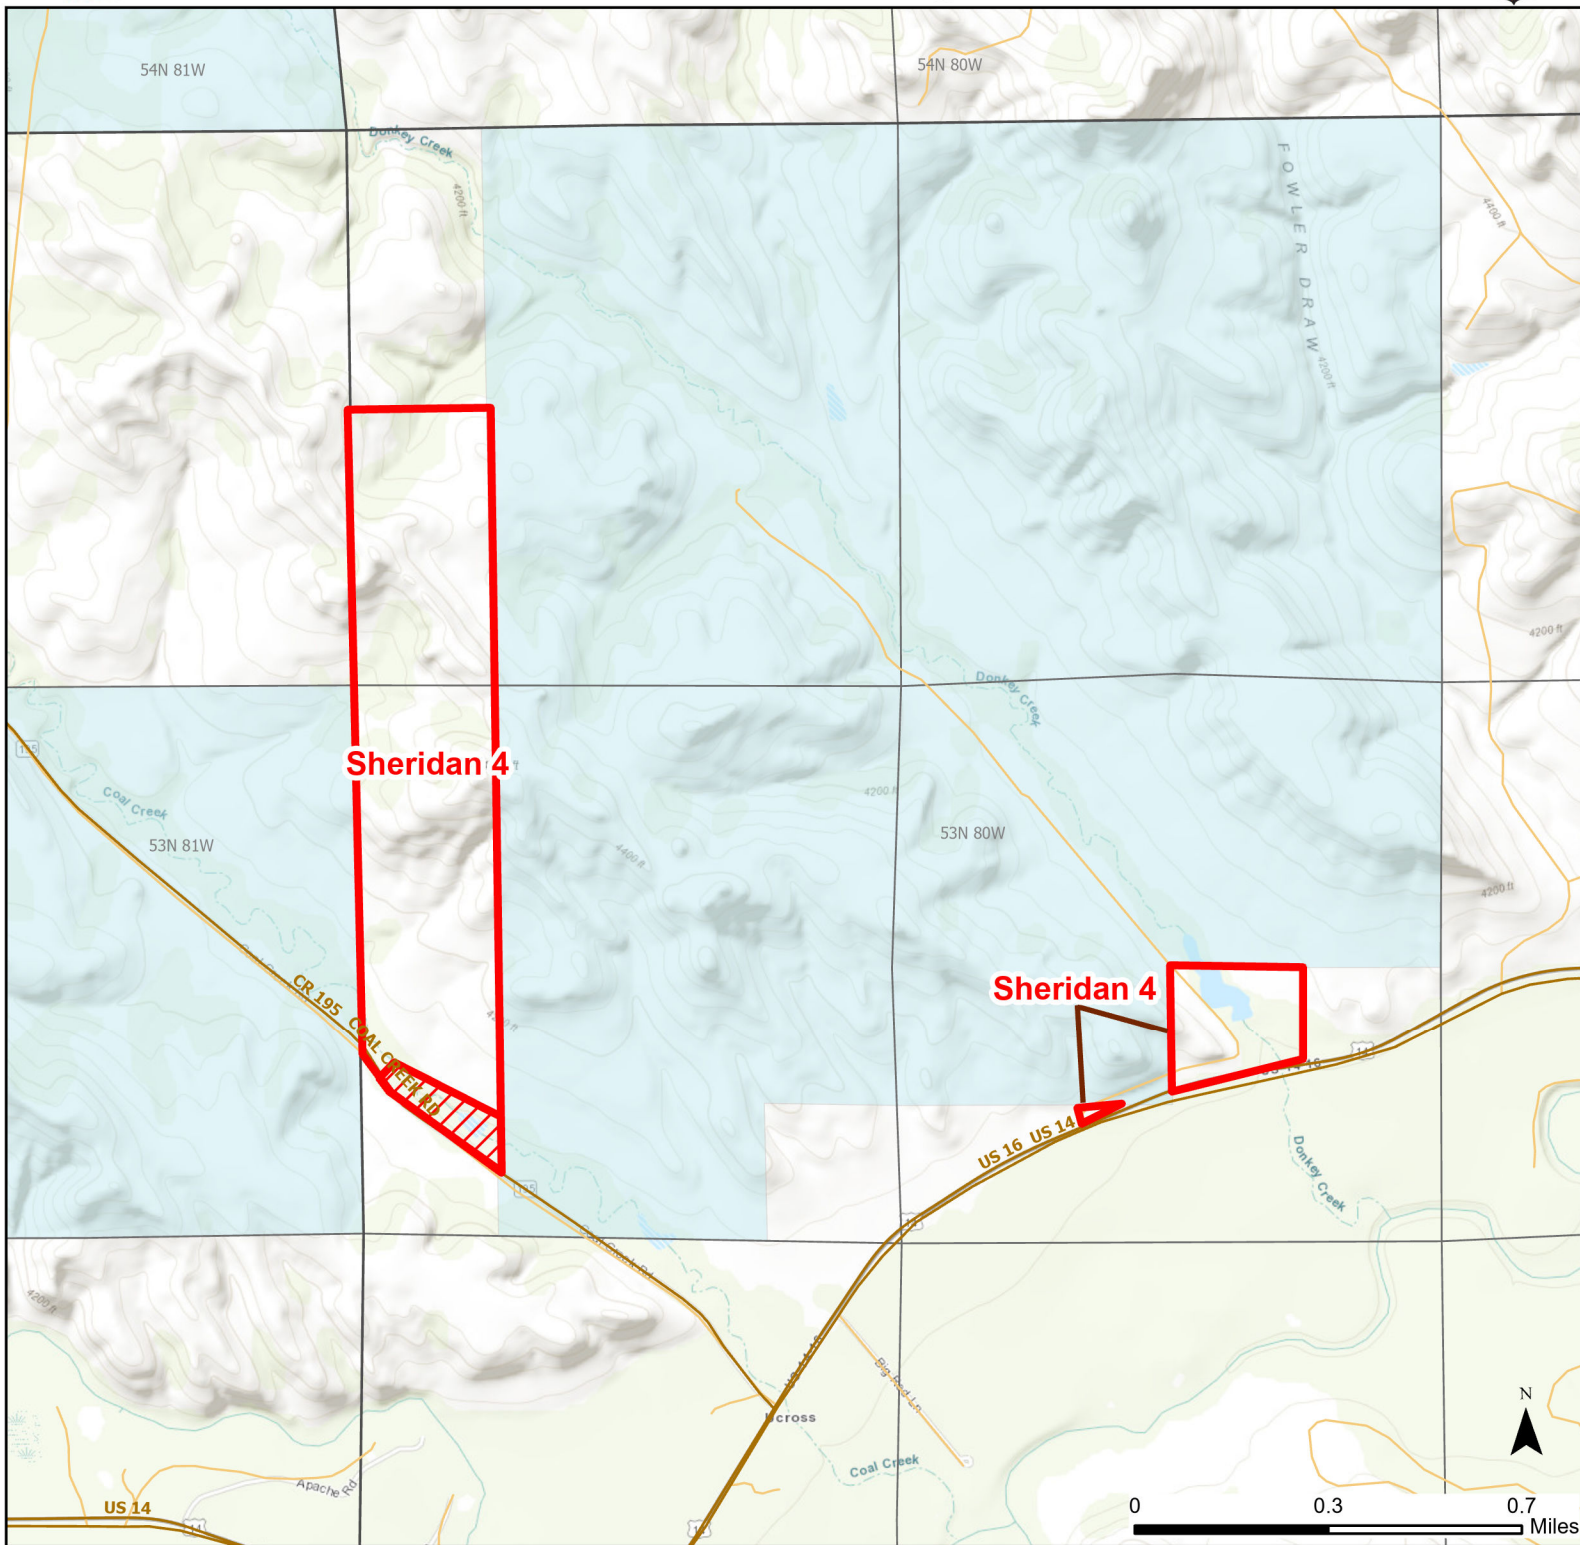

# Sheridan 4 Walk-in Hunting Area

Access Dates:  
08/15 - 05/31  
2024 Hunt Season

Parking	Closed Road	Boundary	Limited Range Weapons and Archery	State
Road Closed	WIA Use Only	Archery Only	Other	DOD
Coupon Box	Roads	County Boundaries	CLOSED	BLM
Gate	Open Road			Forest Service
Special Conditions Apply				Wyoming Game & Fish Dept.
				Private

Species allowed to hunt: Waterfowl, Pheasant, Sharp-tailed Grouse, Doves, Partridge, Turkey, Rabbit, Antelope, Deer, Elk

Rules: No trapping allowed.

This map is for visual use, assistance and general location only, does not represent a survey, and is not to be used for legal conveyance. Hunt Area boundaries are approximate, consult Game and Fish Hunting Regulations for descriptions and restrictions. Access to these private lands for any commercial activity must be gained by contacting the individual landowner(s) directly.