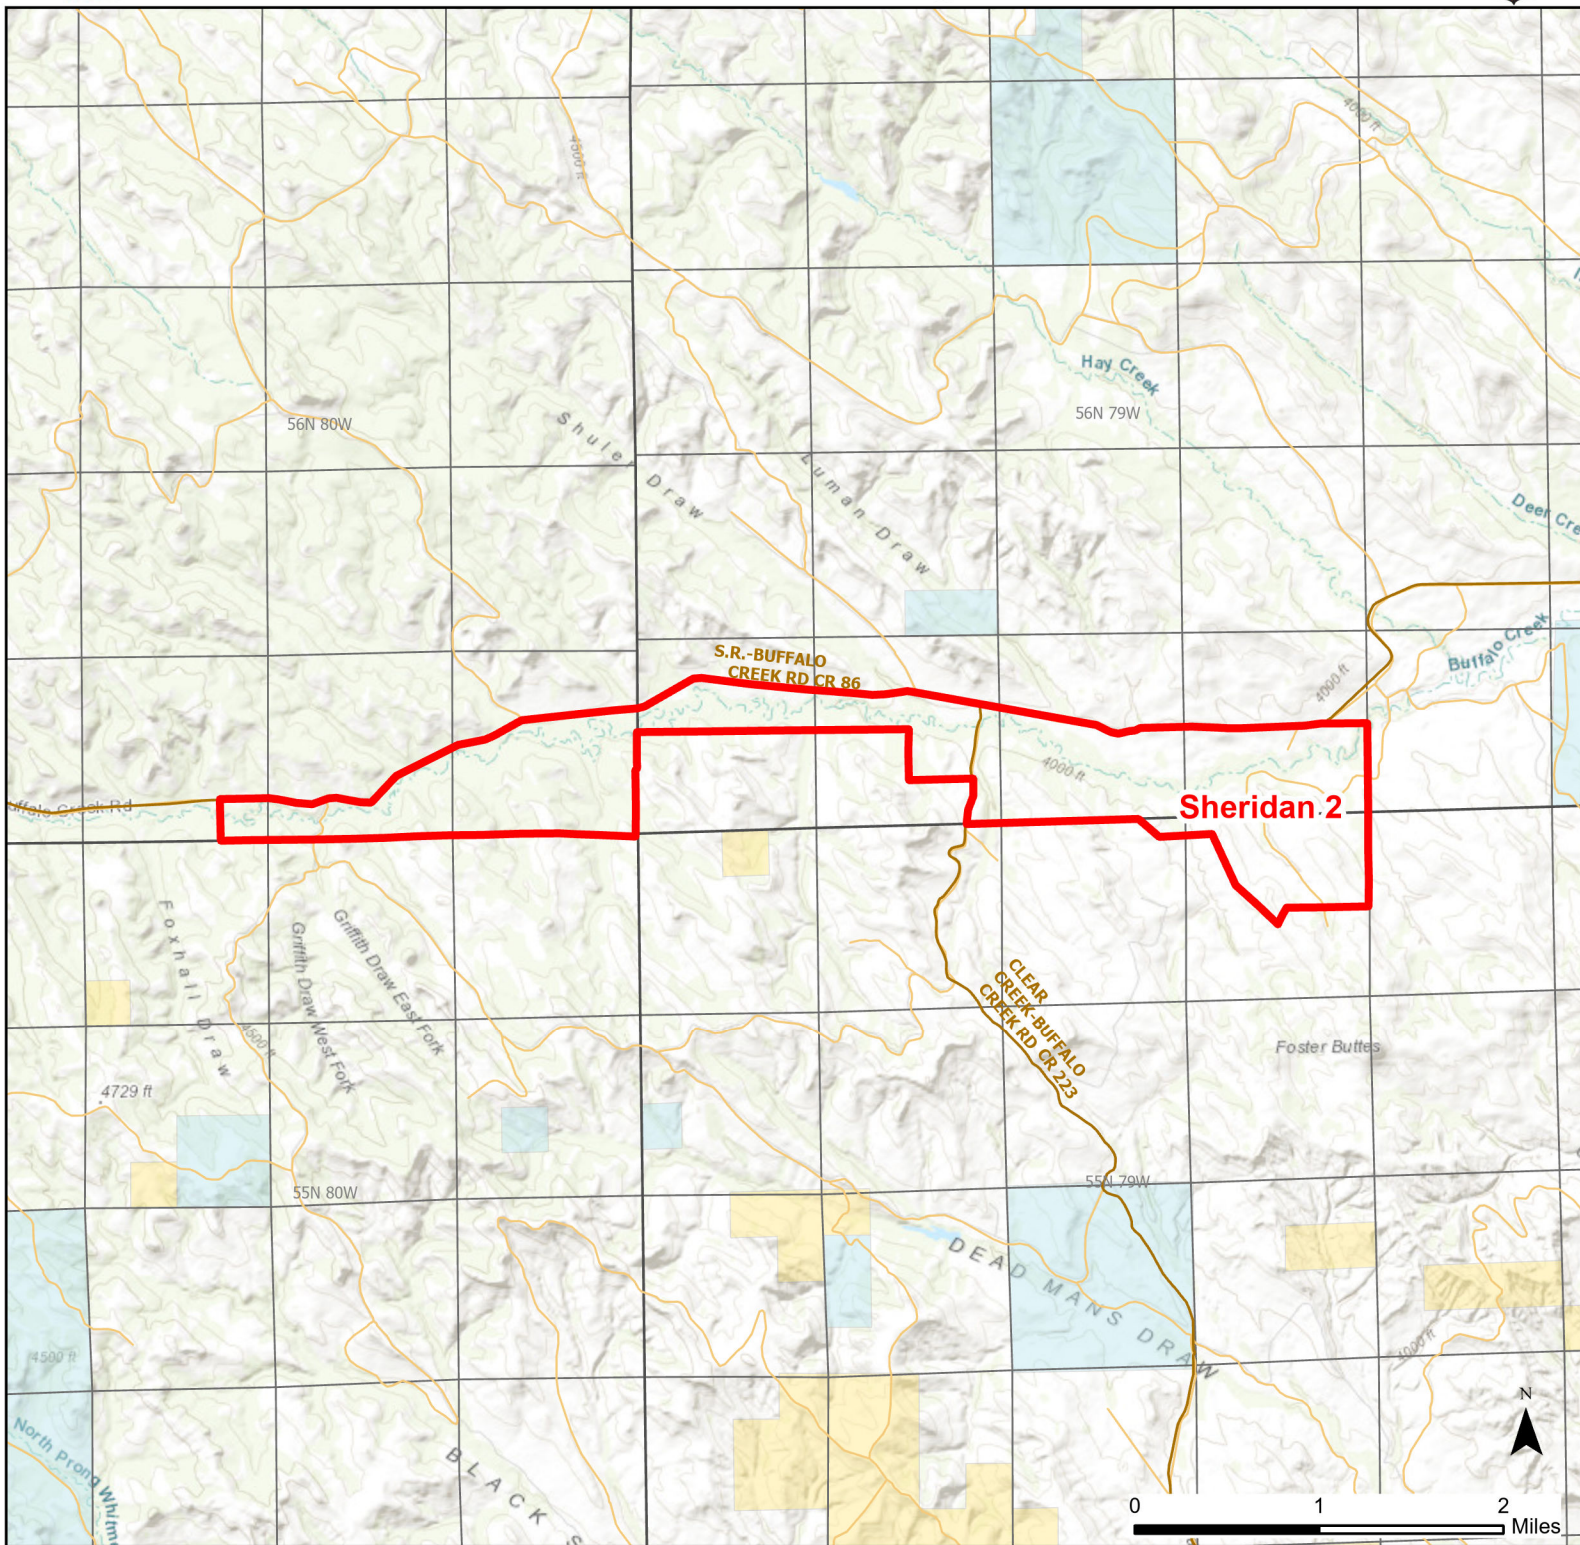

# Sheridan 2 Walk-in Hunting Area

Access Dates:  
11/01 - 01/31  
2024 Hunt Season

Parking	Closed Road	Boundary	Limited Range Weapons and Archery	State
Road Closed	WIA Use Only	Archery Only	Other	DOD
Coupon Box	Roads	County Boundaries	CLOSED	BLM
Gate	Open Road			Forest Service
Special Conditions Apply				Wyoming Game & Fish Dept.
				Private

Species allowed to hunt: Pheasant, Sharp-tailed Grouse, Partridge, Rabbit

Rules: Dogs must be under owner's control. No trapping allowed.

This map is for visual use, assistance and general location only, does not represent a survey, and is not to be used for legal conveyance. Hunt Area boundaries are approximate, consult Game and Fish Hunting Regulations for descriptions and restrictions. Access to these private lands for any commercial activity must be gained by contacting the individual landowner(s) directly.