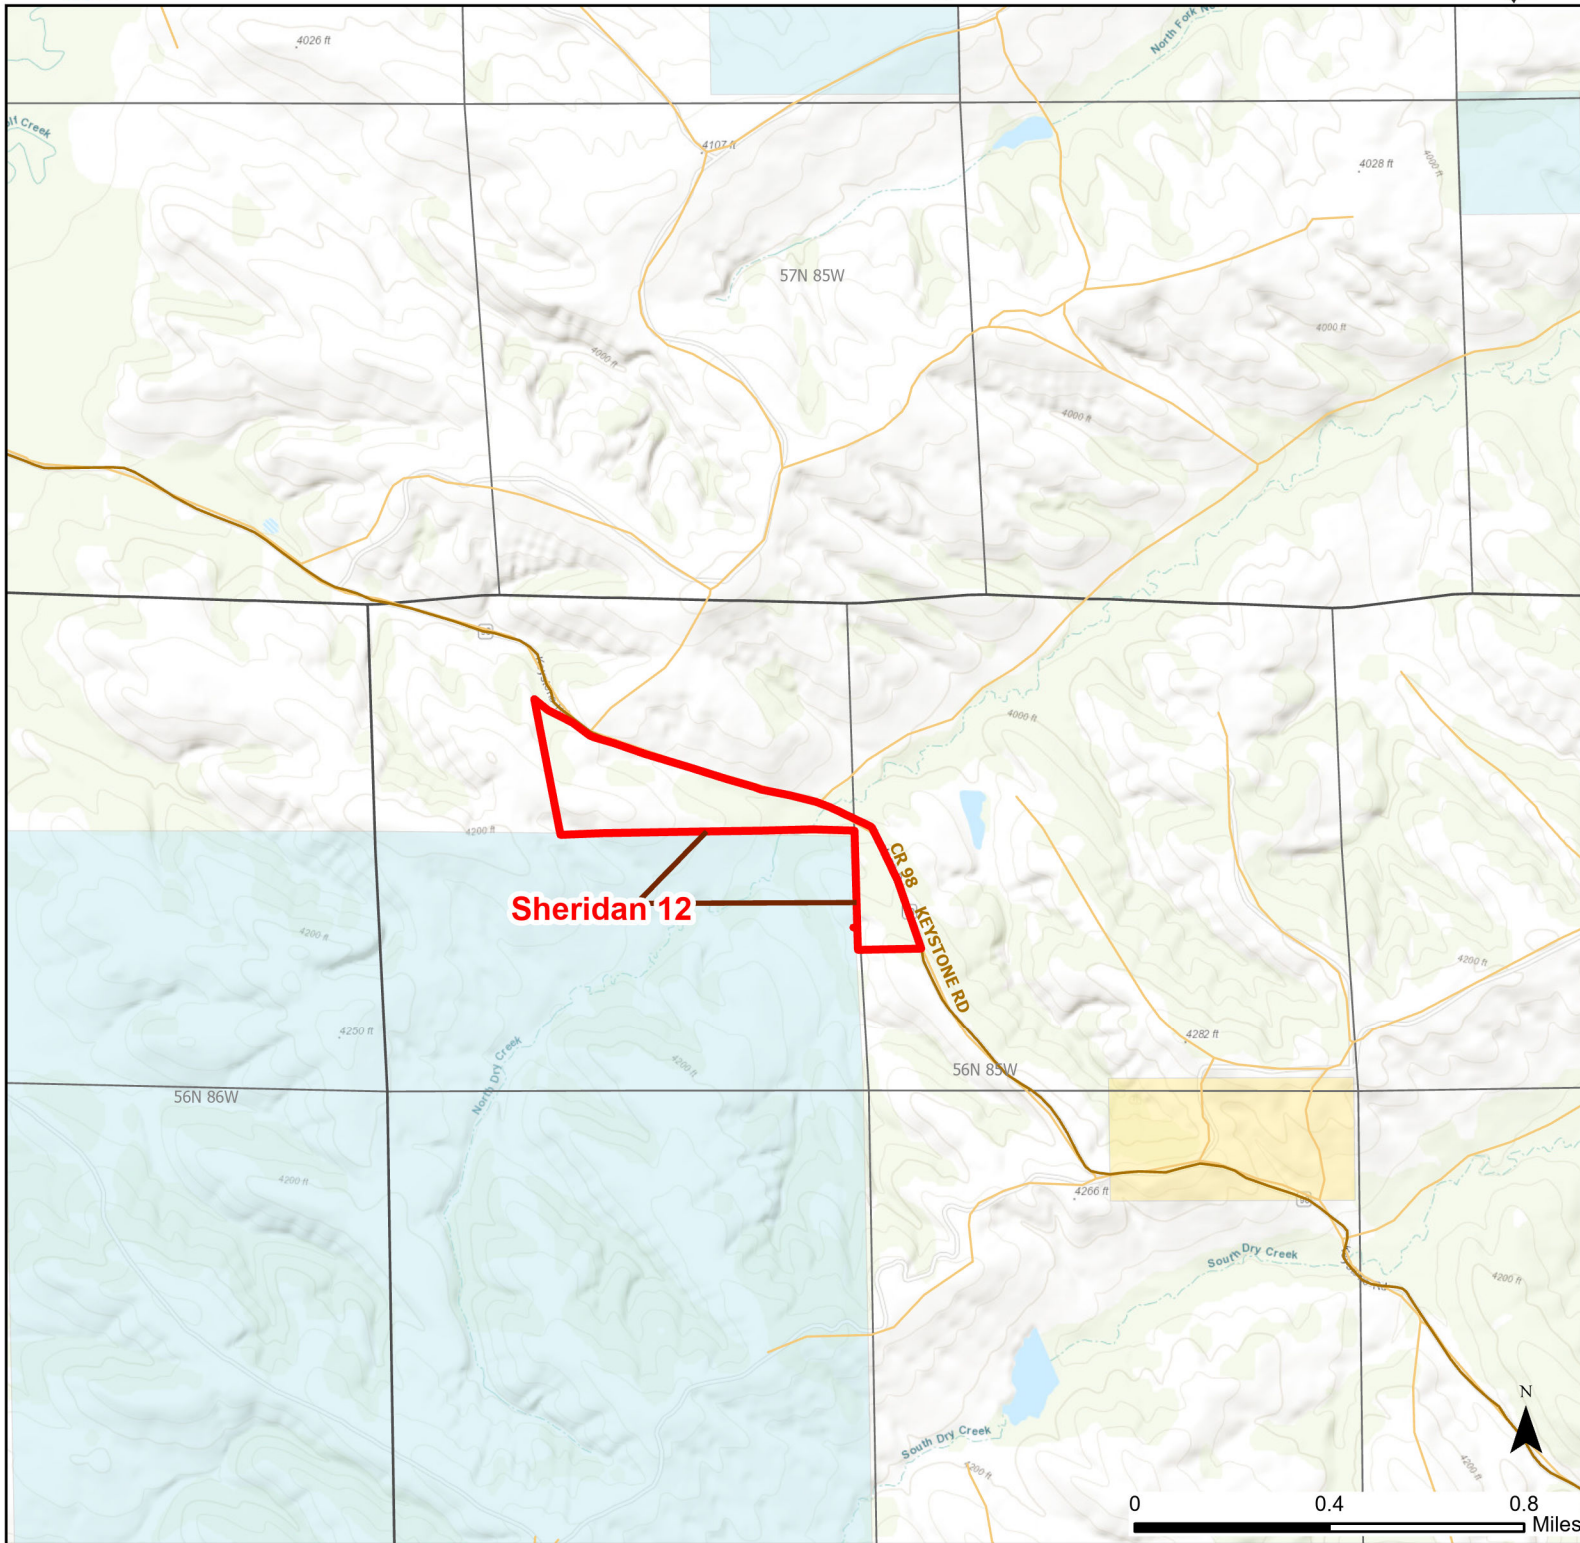

# Sheridan 12 Walk-in Hunting Area

Access Dates:  
08/15 - 03/01  
2024 Hunt Season

Parking	Closed Road	Boundary	Limited Range Weapons and Archery	State
Road Closed	WIA Use Only	Archery Only	Other	DOD
Coupon Box	Roads	County Boundaries	CLOSED	BLM
Gate	Open Road			Forest Service
Special Conditions Apply				Wyoming Game & Fish Dept.
				Private

Species allowed to hunt: Waterfowl, Pheasant, Sharp-tailed Grouse, Doves, Partridge, Rabbit, Antelope, Deer, Elk

Rules: Keystone Rd is a DRY Weather road. No travel when wet or muddy. Hunters can access the State Land parcel via Soldier Creek Road.

This map is for visual use, assistance and general location only, does not represent a survey, and is not to be used for legal conveyance. Hunt Area boundaries are approximate, consult Game and Fish Hunting Regulations for descriptions and restrictions. Access to these private lands for any commercial activity must be gained by contacting the individual landowner(s) directly.