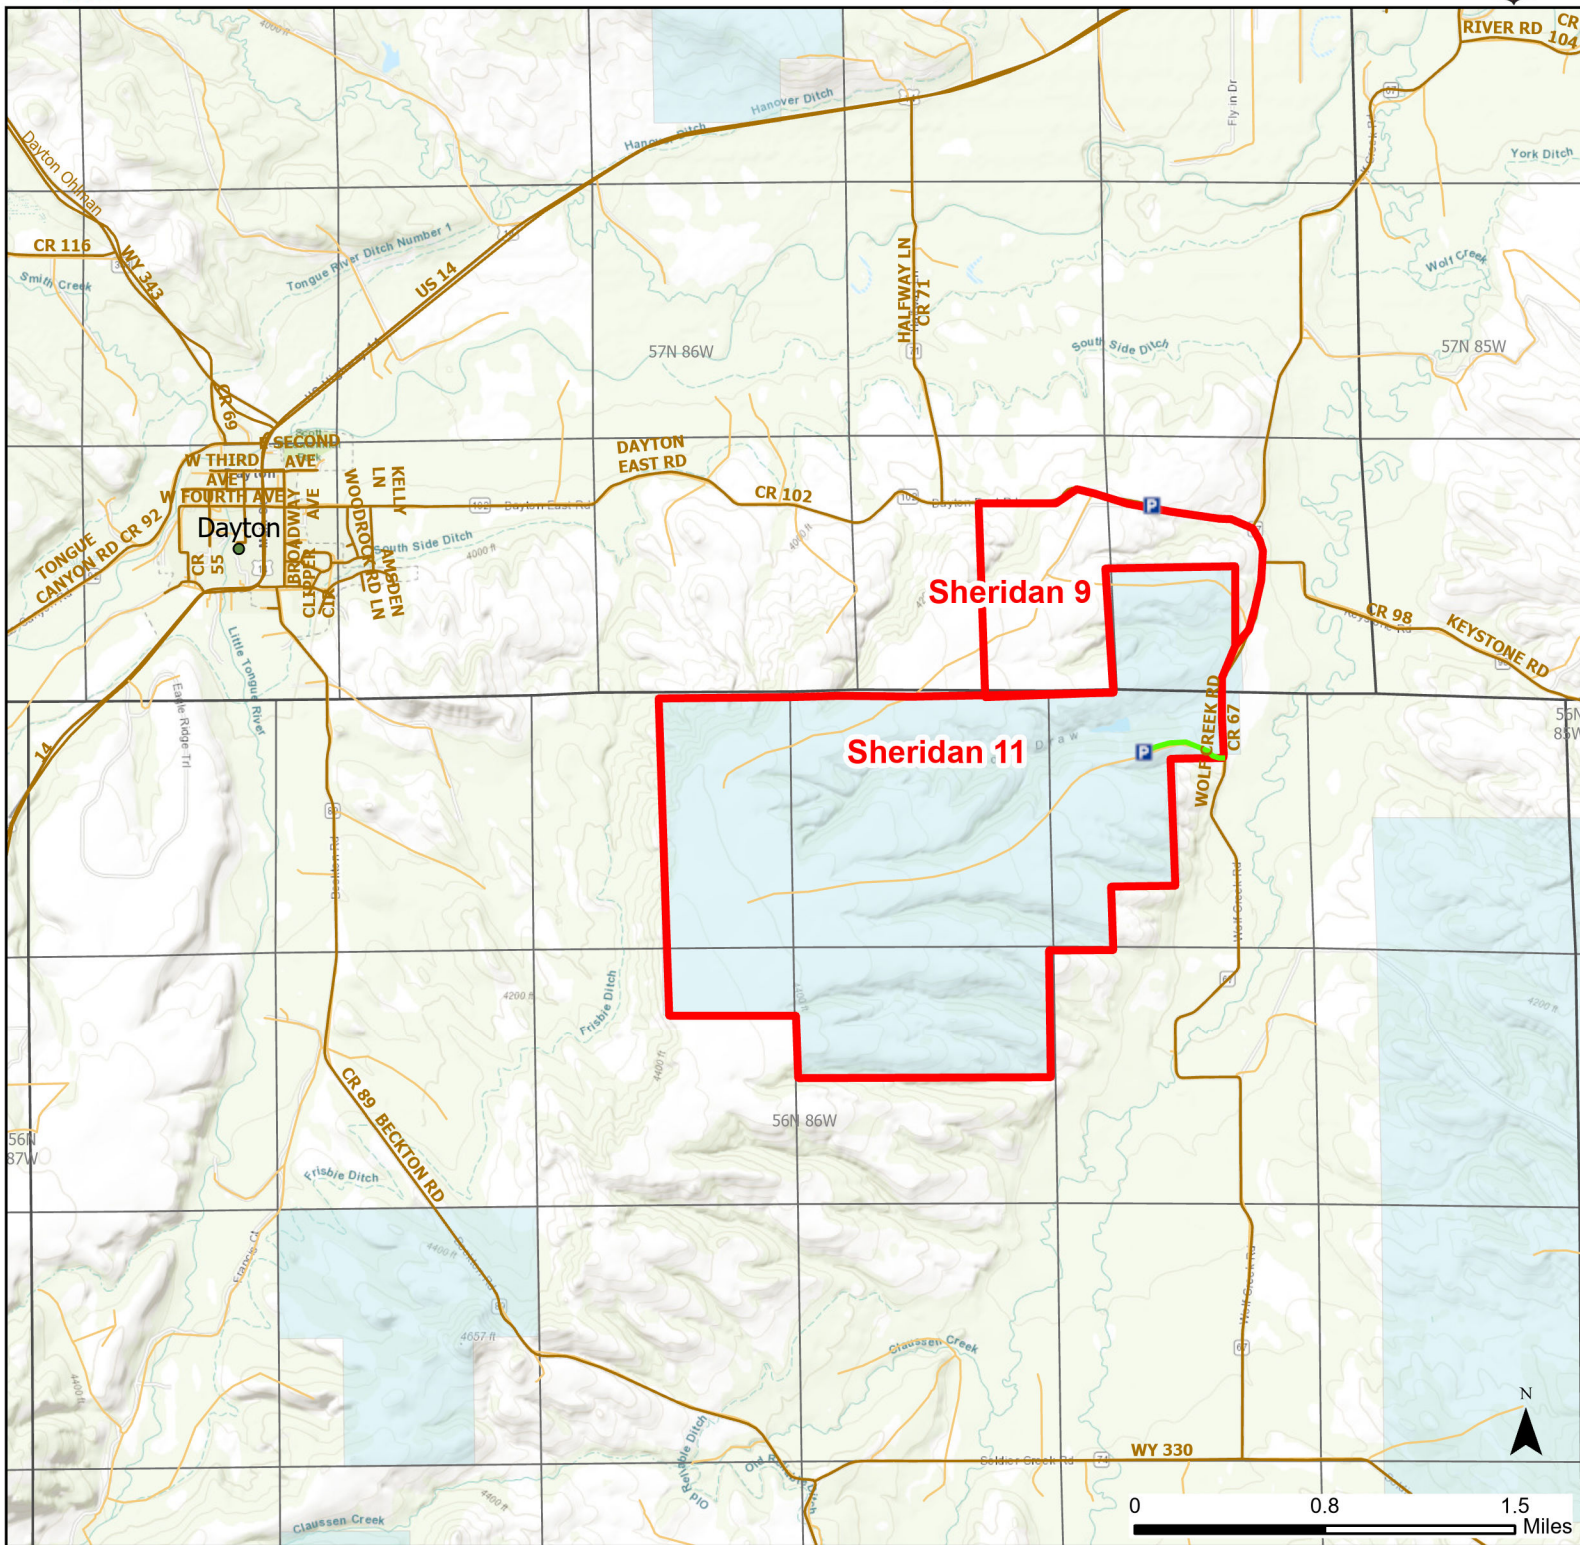

# Sheridan 11 Walk-in Hunting Area

Access Dates:  
08/15 - 05/31  
2024 Hunt Season

Parking	Closed Road	Boundary	Limited Range Weapons and Archery	State
Road Closed	WIA Use Only	Archery Only	Other	DOD
Coupon Box	Roads	County Boundaries	CLOSED	BLM
Gate	Open Road			Forest Service
Special Conditions Apply				Wyoming Game & Fish Dept.
				Private

Species allowed to hunt: Waterfowl, Pheasant, Sharp-tailed Grouse, Doves, Partridge, Turkey, Rabbit, Antelope, Deer, Elk

Rules: All vehicles must park in designated parking areas only. Portable blinds may be used on a daily basis. Blinds must have owner's name and contact info affixed and may not be left in the field overnight. Hunters allowed to hunt off horseback. State lands are enrolled in this Walk-in Area. All access restrictions apply.

This map is for visual use, assistance and general location only, does not represent a survey, and is not to be used for legal conveyance. Hunt Area boundaries are approximate, consult Game and Fish Hunting Regulations for descriptions and restrictions. Access to these private lands for any commercial activity must be gained by contacting the individual landowner(s) directly.