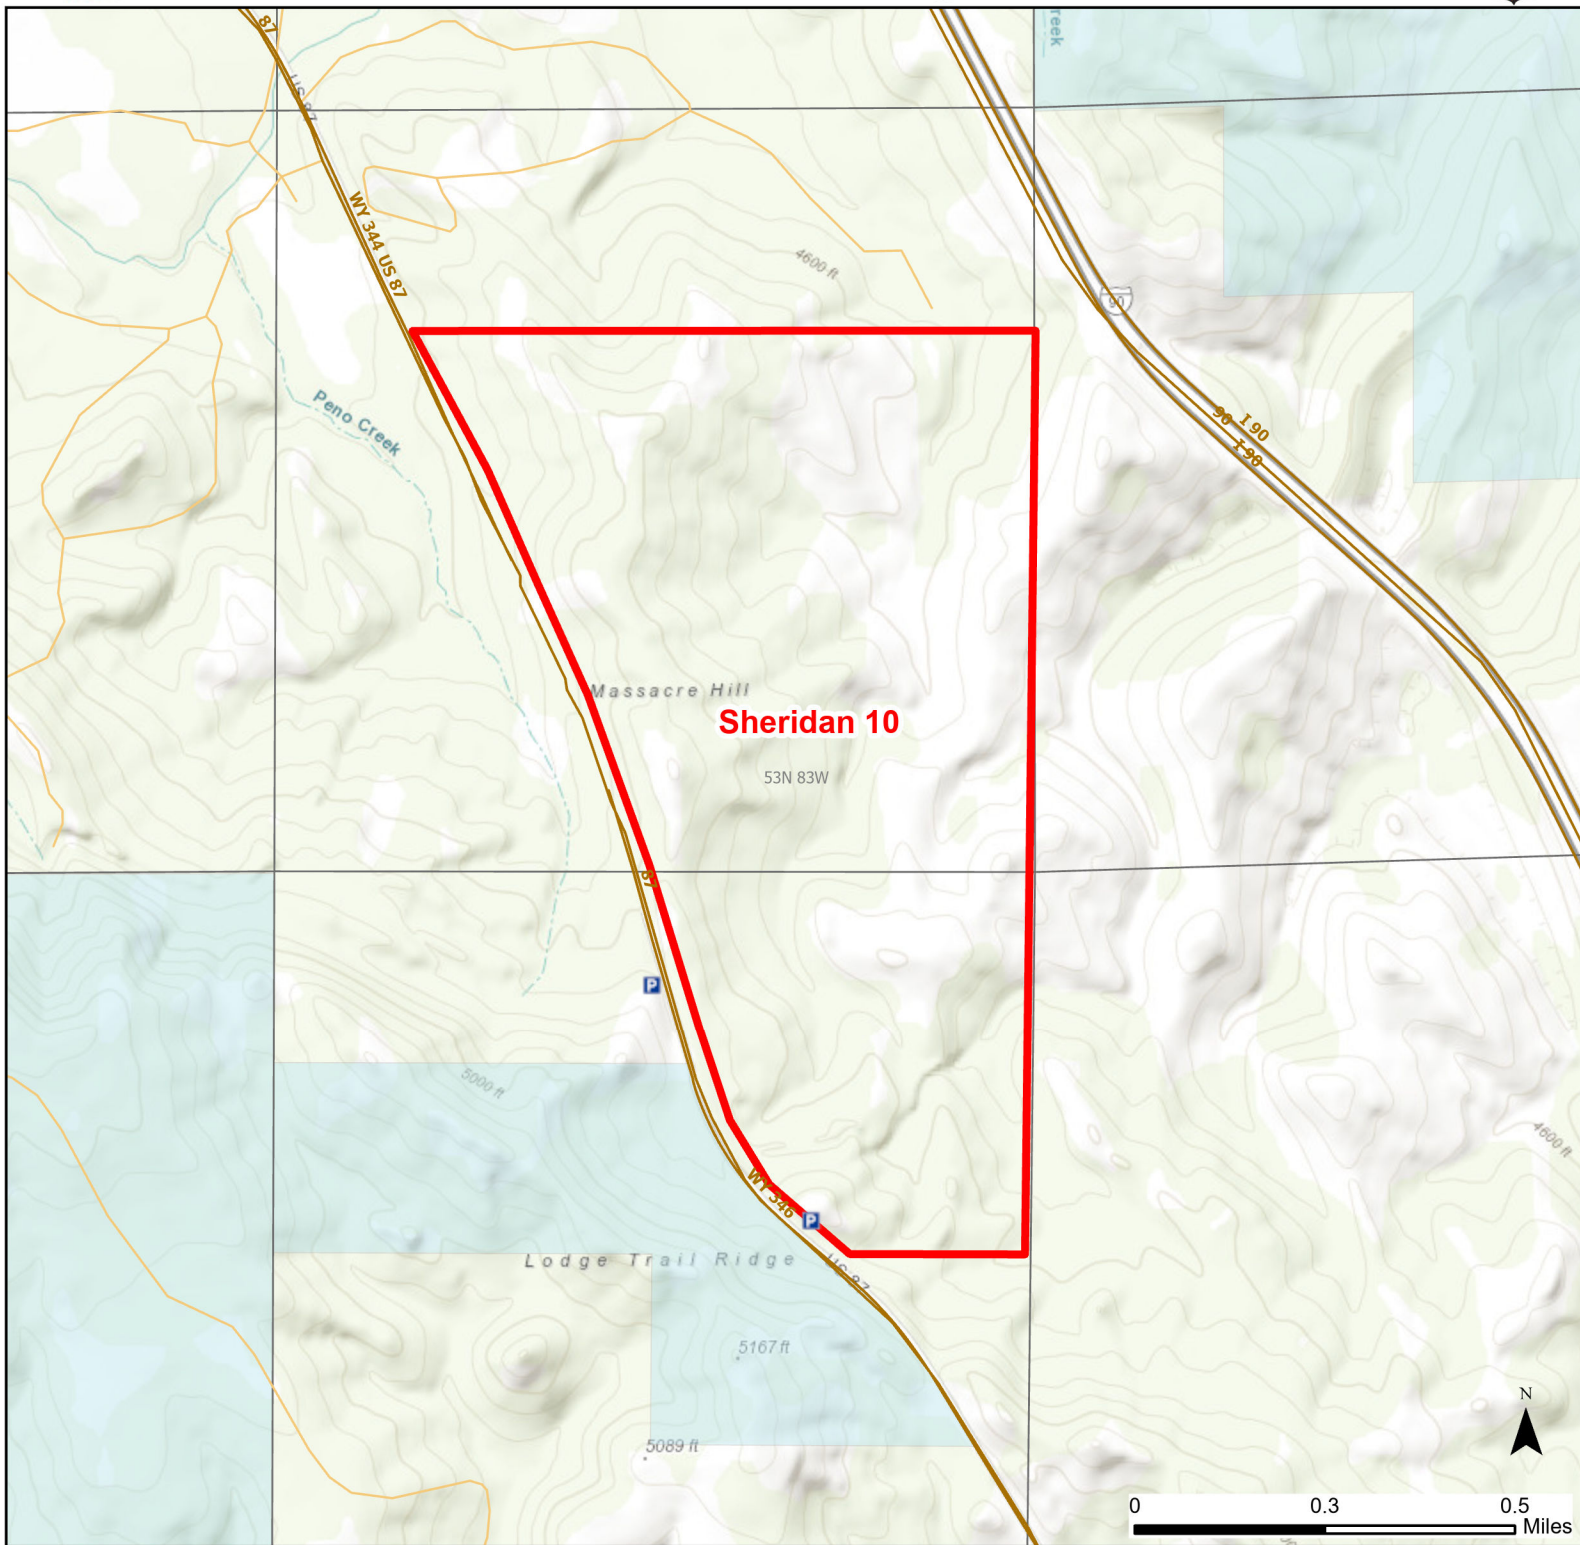

Sheridan 10 Walk-in Hunting Area

Access Dates:
08/15 - 05/31
2024 Hunt Season

Parking	Closed Road	Boundary	Limited Range Weapons and Archery	State
Road Closed	WIA Use Only	Archery Only	Other	DOD
Coupon Box	Roads	County Boundaries	CLOSED	BLM
Gate	Open Road			Forest Service
Special Conditions Apply				Wyoming Game & Fish Dept.
				Private

Species allowed to hunt: Sharp-tail Grouse, Doves, Partridge, Turkey, Rabbit, Antelope, Deer

Rules: All vehicles must park in designated parking areas only. Portable blinds may be used on a daily basis. Blinds must have owner's name and contact info affixed and may not be left in the field overnight. No trapping allowed. No hunting/game retrieval within 50 Yards of Interpretive trail.

This map is for visual use, assistance and general location only, does not represent a survey, and is not to be used for legal conveyance. Hunt Area boundaries are approximate, consult Game and Fish Hunting Regulations for descriptions and restrictions. Access to these private lands for any commercial activity must be gained by contacting the individual landowner(s) directly.