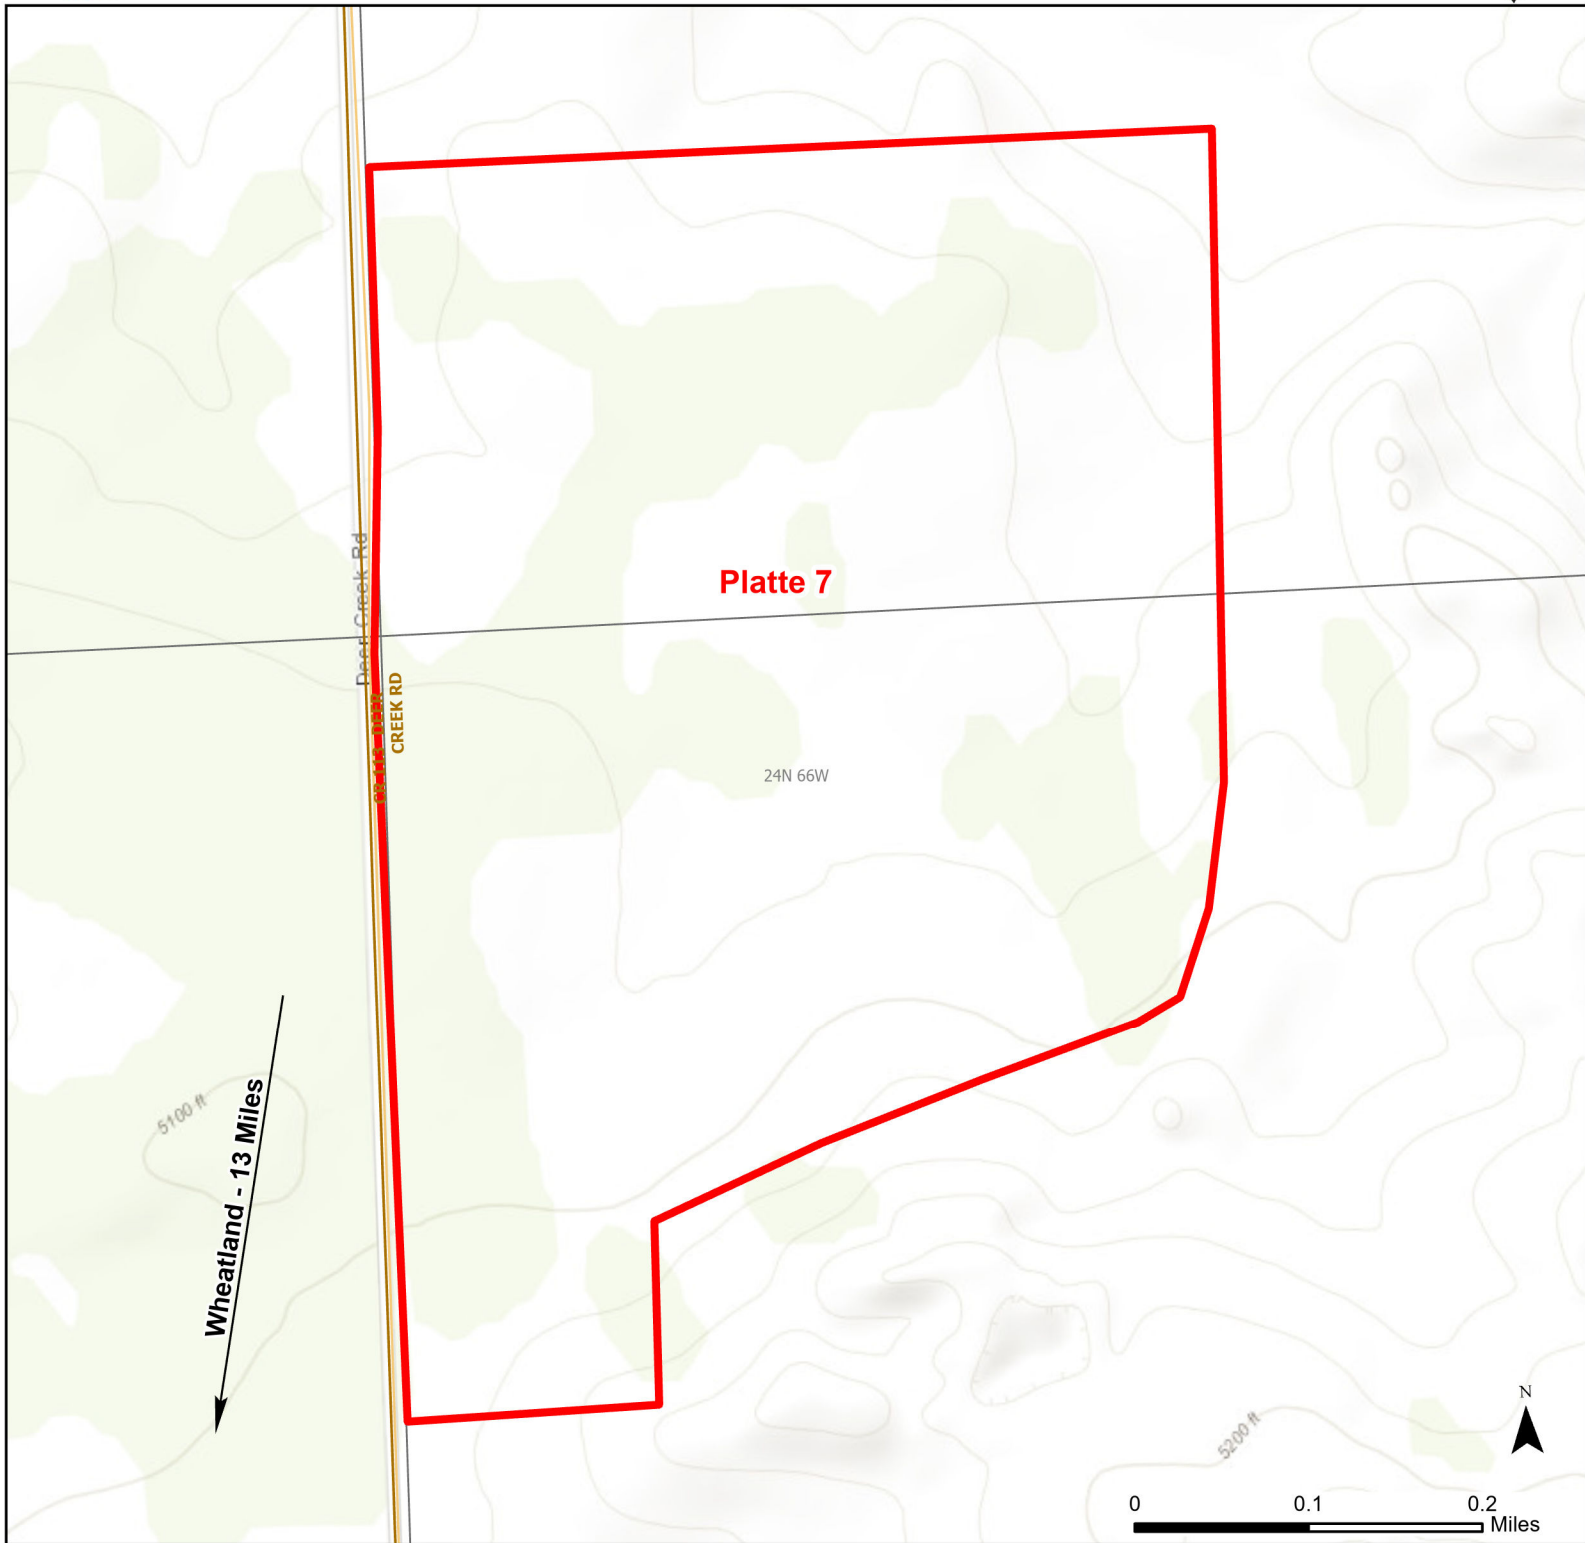

Platte 7 Walk-in Hunting Area

Access Dates:
09/01 - 12/31
2024 Hunt Season

Parking	Closed Road	Boundary	Limited Range Weapons and Archery	State
Road Closed	WIA Use Only	Archery Only	Other	DOD
Coupon Box	Roads			BLM
Gate	County Boundaries			Forest Service
Open Road			CLOSED	Wyoming Game & Fish Dept.
Special Conditions Apply				Private

Species allowed to hunt: Sharp-tailed Grouse, Doves, Partridge, Antelope, Deer

Rules:

This map is for visual use, assistance and general location only, does not represent a survey, and is not to be used for legal conveyance. Hunt Area boundaries are approximate, consult Game and Fish Hunting Regulations for descriptions and restrictions. Access to these private lands for any commercial activity must be gained by contacting the individual landowner(s) directly.