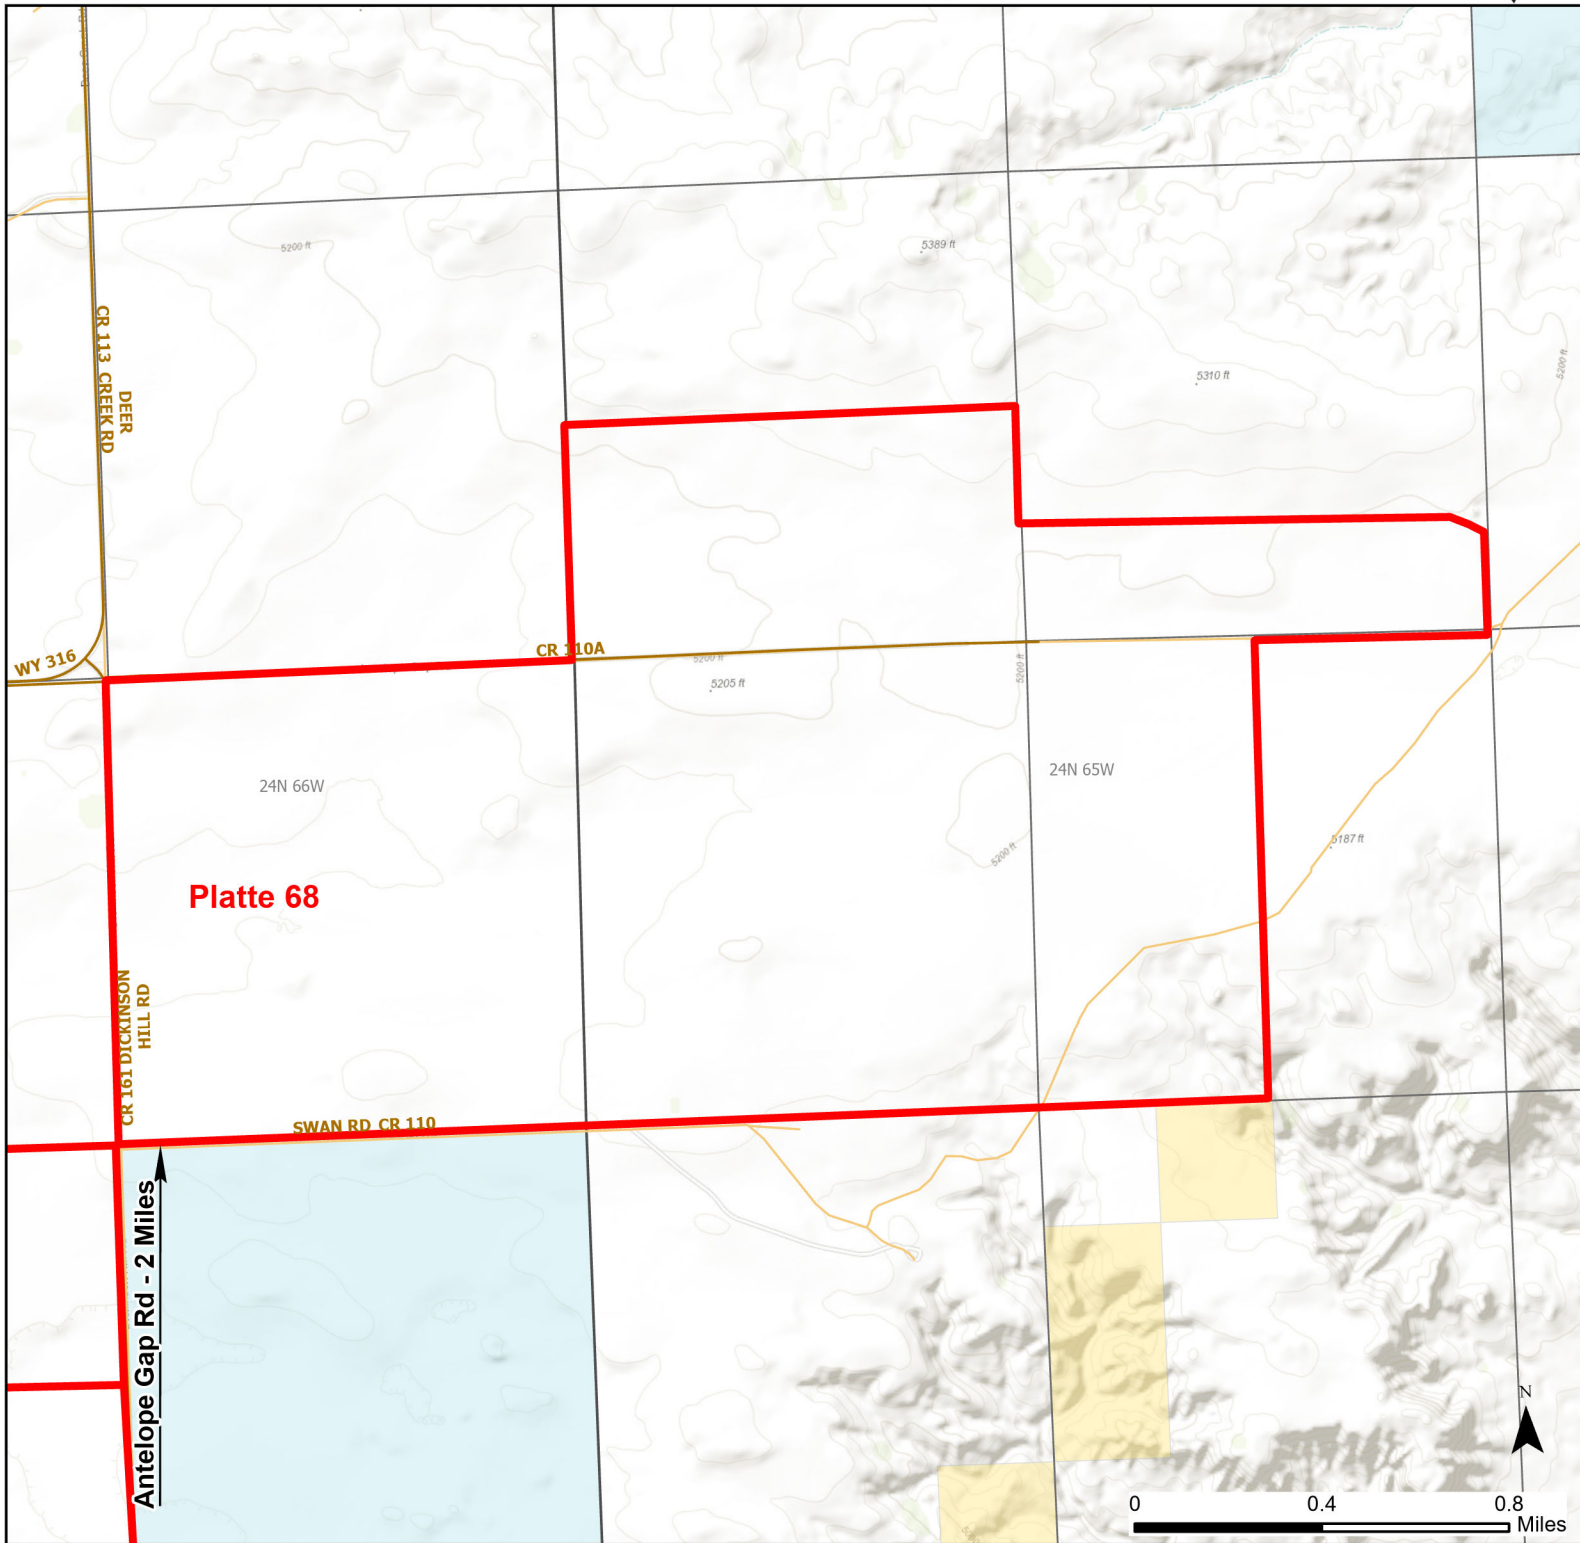

Platte 68 Walk-in Hunting Area

Access Dates:
09/01 - 12/31
2024 Hunt Season

Parking	Closed Road	Boundary	Limited Range Weapons and Archery	State
Road Closed	WIA Use Only	Archery Only	Other	DOD
Coupon Box	Roads	County Boundaries	CLOSED	BLM
Gate	Open Road			Forest Service
Special Conditions Apply				Wyoming Game & Fish Dept.
				Private

This map is for visual use, assistance and general location only, does not represent a survey, and is not to be used for legal conveyance. Hunt Area boundaries are approximate, consult Game and Fish Hunting Regulations for descriptions and restrictions. Access to these private lands for any commercial activity must be gained by contacting the individual landowner(s) directly.