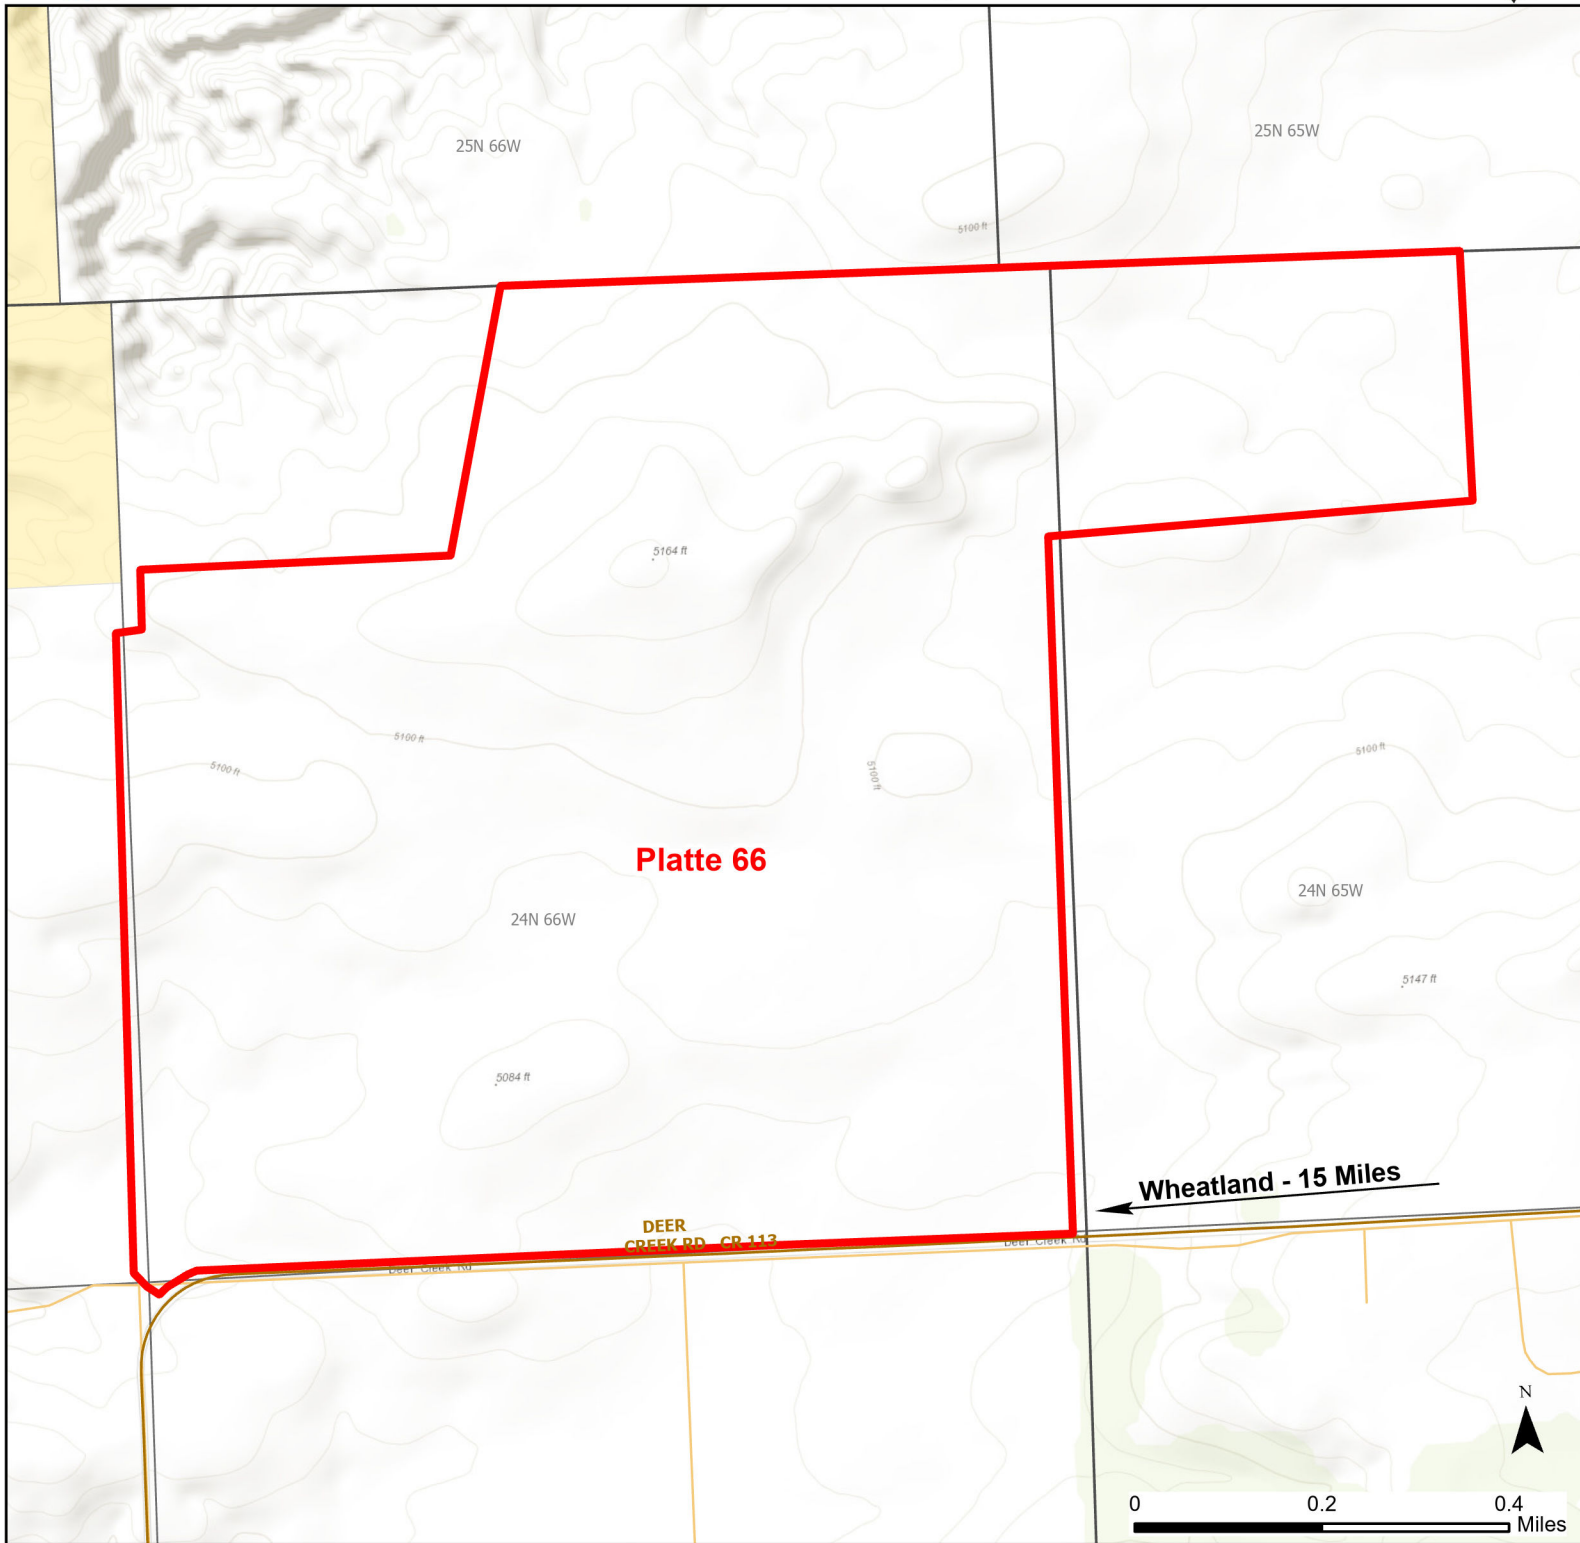

Platte 66 Walk-in Hunting Area

Access Dates:
09/01 - 12/31
2024 Hunt Season

Parking	Closed Road	Boundary	Limited Range Weapons and Archery	State
Road Closed	WIA Use Only	Archery Only	Other	DOD
Coupon Box	Roads	County Boundaries	CLOSED	BLM
Gate				Forest Service
Open Road				Wyoming Game & Fish Dept.
Special Conditions Apply				Private

This map is for visual use, assistance and general location only, does not represent a survey, and is not to be used for legal conveyance. Hunt Area boundaries are approximate, consult Game and Fish Hunting Regulations for descriptions and restrictions. Access to these private lands for any commercial activity must be gained by contacting the individual landowner(s) directly.