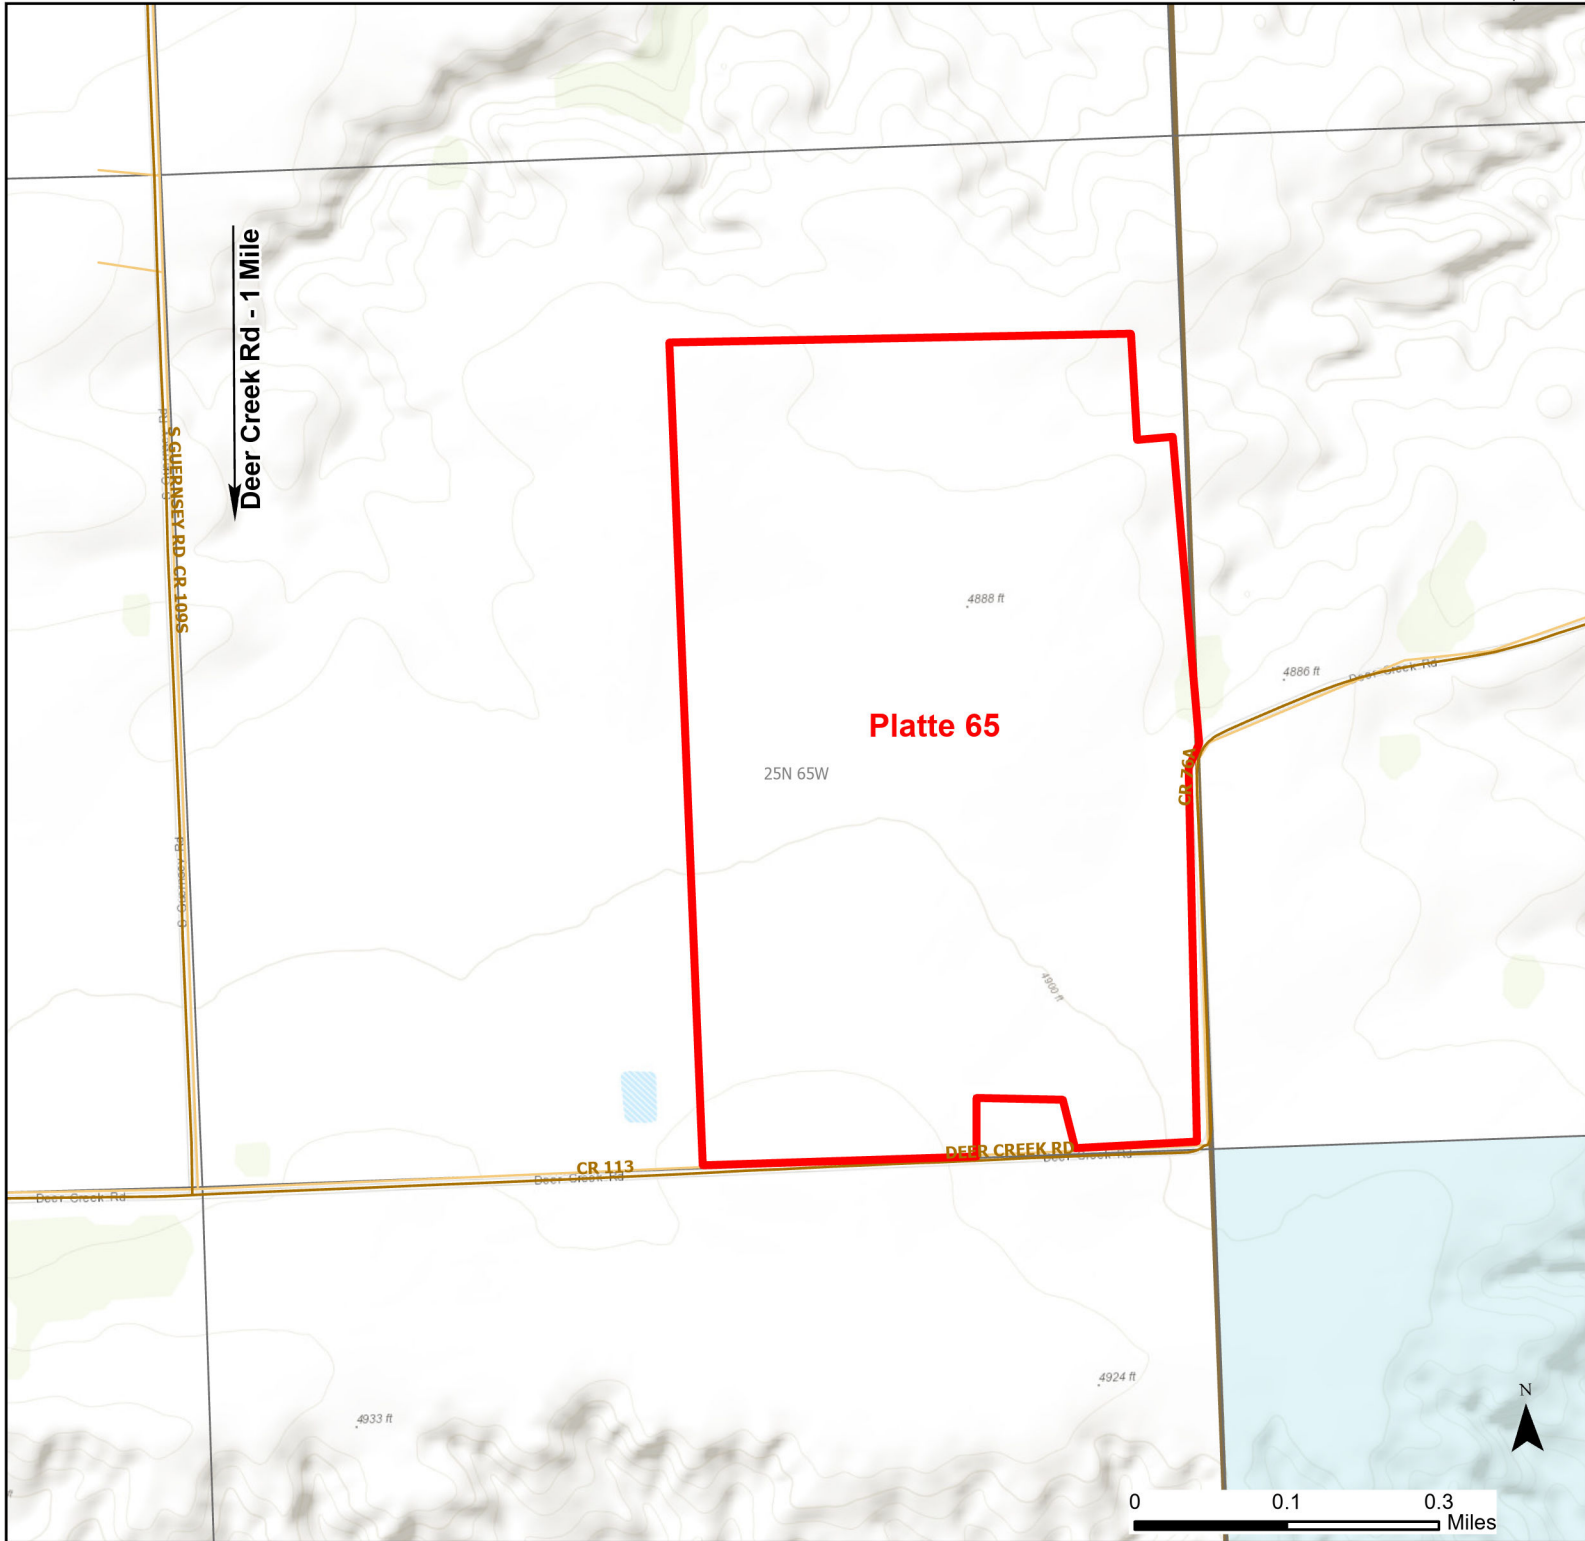

Platte 65 Walk-in Hunting Area

Access Dates:
09/01 - 12/31
2024 Hunt Season

Parking	Closed Road	Boundary	Limited Range Weapons and Archery	State
Road Closed	WIA Use Only	Archery Only	Other	DOD
Coupon Box	Roads	County Boundaries	CLOSED	BLM
Gate				Forest Service
Open Road				Wyoming Game & Fish Dept.
Special Conditions Apply				Private

This map is for visual use, assistance and general location only, does not represent a survey, and is not to be used for legal conveyance. Hunt Area boundaries are approximate, consult Game and Fish Hunting Regulations for descriptions and restrictions. Access to these private lands for any commercial activity must be gained by contacting the individual landowner(s) directly.