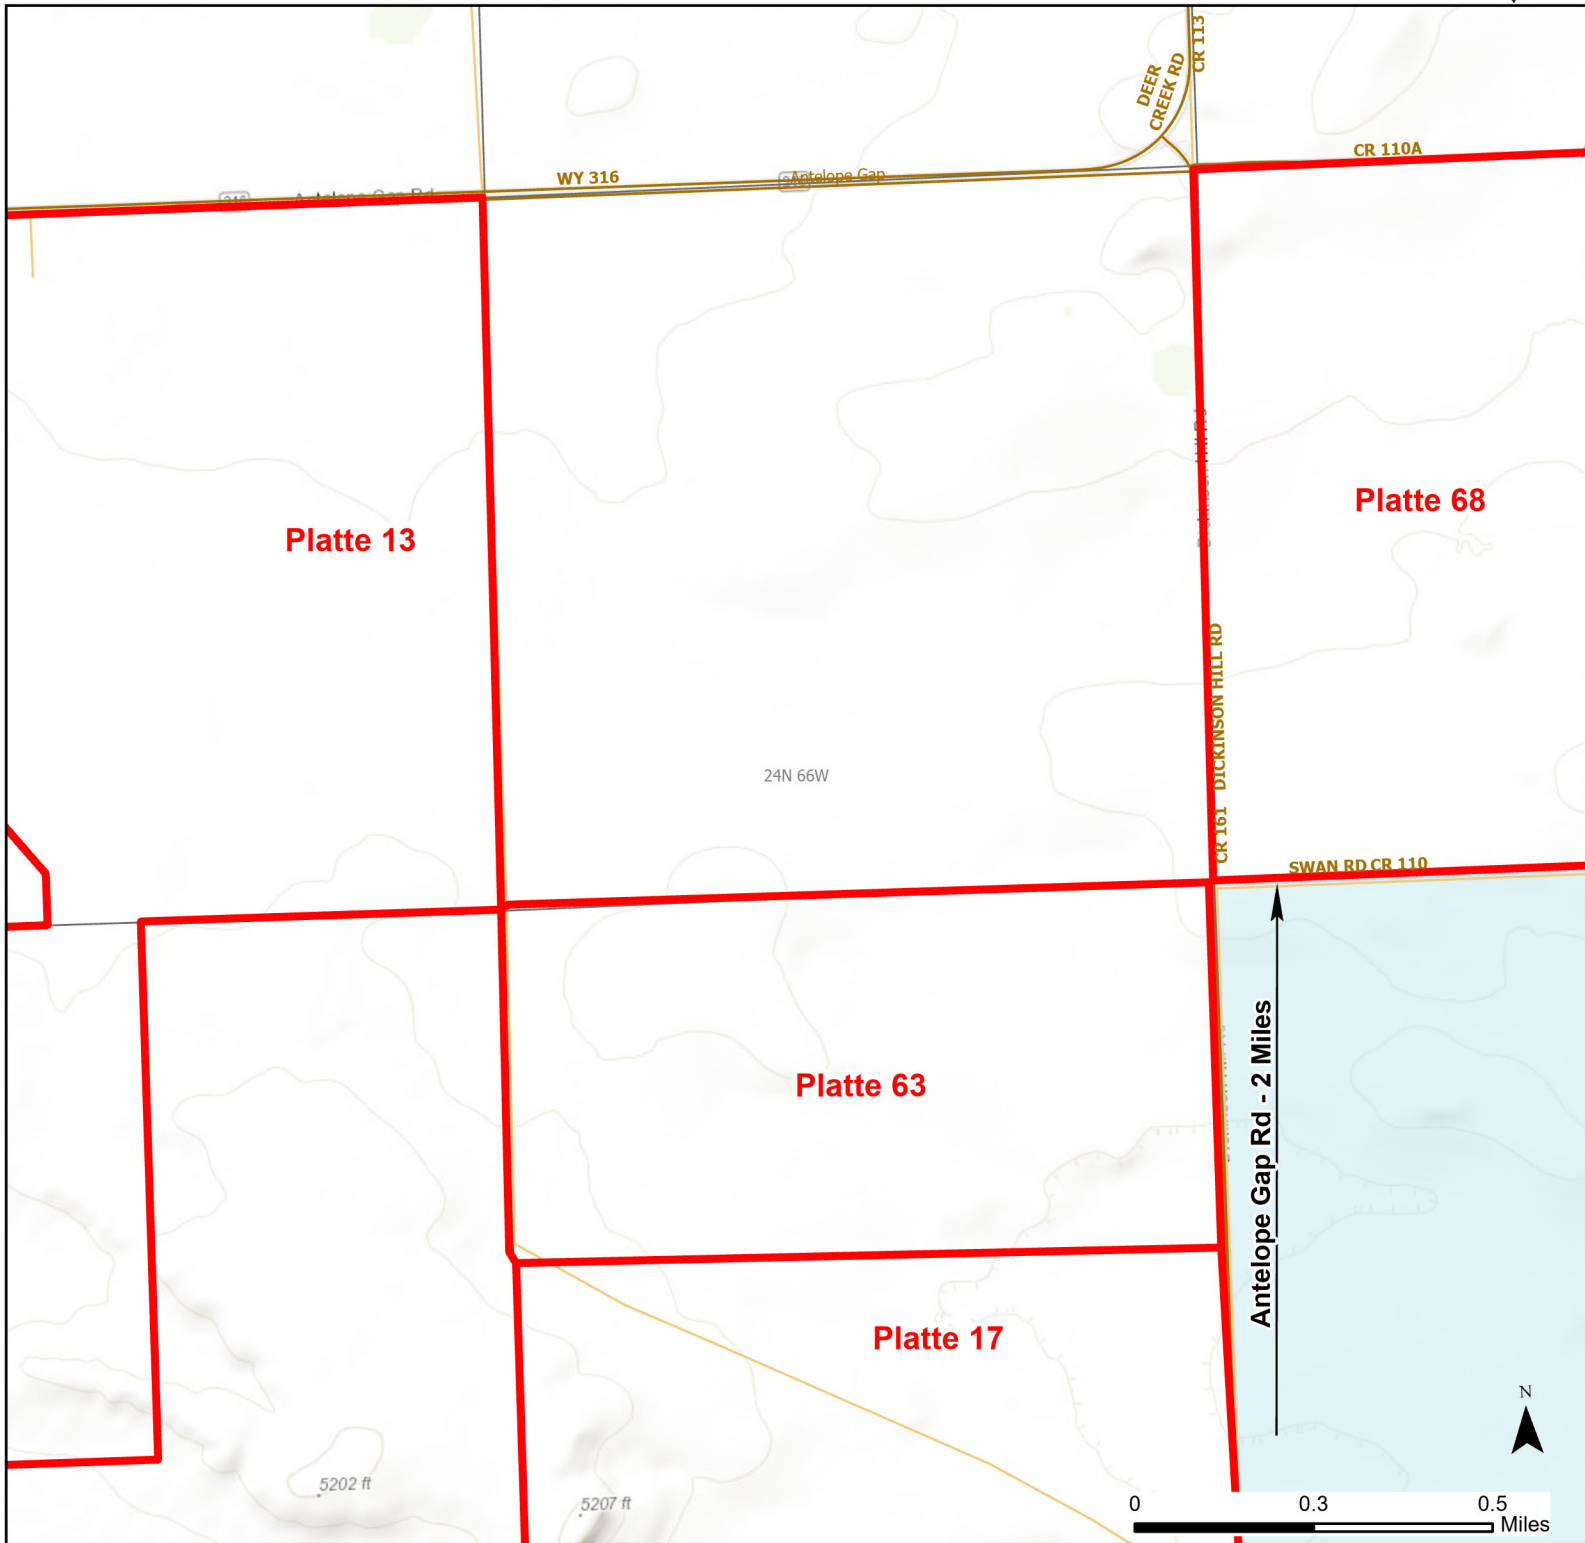

# Platte 63 Walk-in Hunting Area

Access Dates:  
08/15 - 12/31  
2024 Hunt Season

Parking	Closed Road	Boundary	Limited Range Weapons and Archery	State
Road Closed	WIA Use Only	Archery Only	Other	DOD
Coupon Box	Roads	County Boundaries	CLOSED	BLM
Gate	Open Road			Forest Service
Special Conditions Apply				Wyoming Game & Fish Dept.
				Private

Species allowed to hunt: Sharp-tailed Grouse, Doves, Rabbit, Antelope

Rules:

This map is for visual use, assistance and general location only, does not represent a survey, and is not to be used for legal conveyance. Hunt Area boundaries are approximate, consult Game and Fish Hunting Regulations for descriptions and restrictions. Access to these private lands for any commercial activity must be gained by contacting the individual landowner(s) directly.