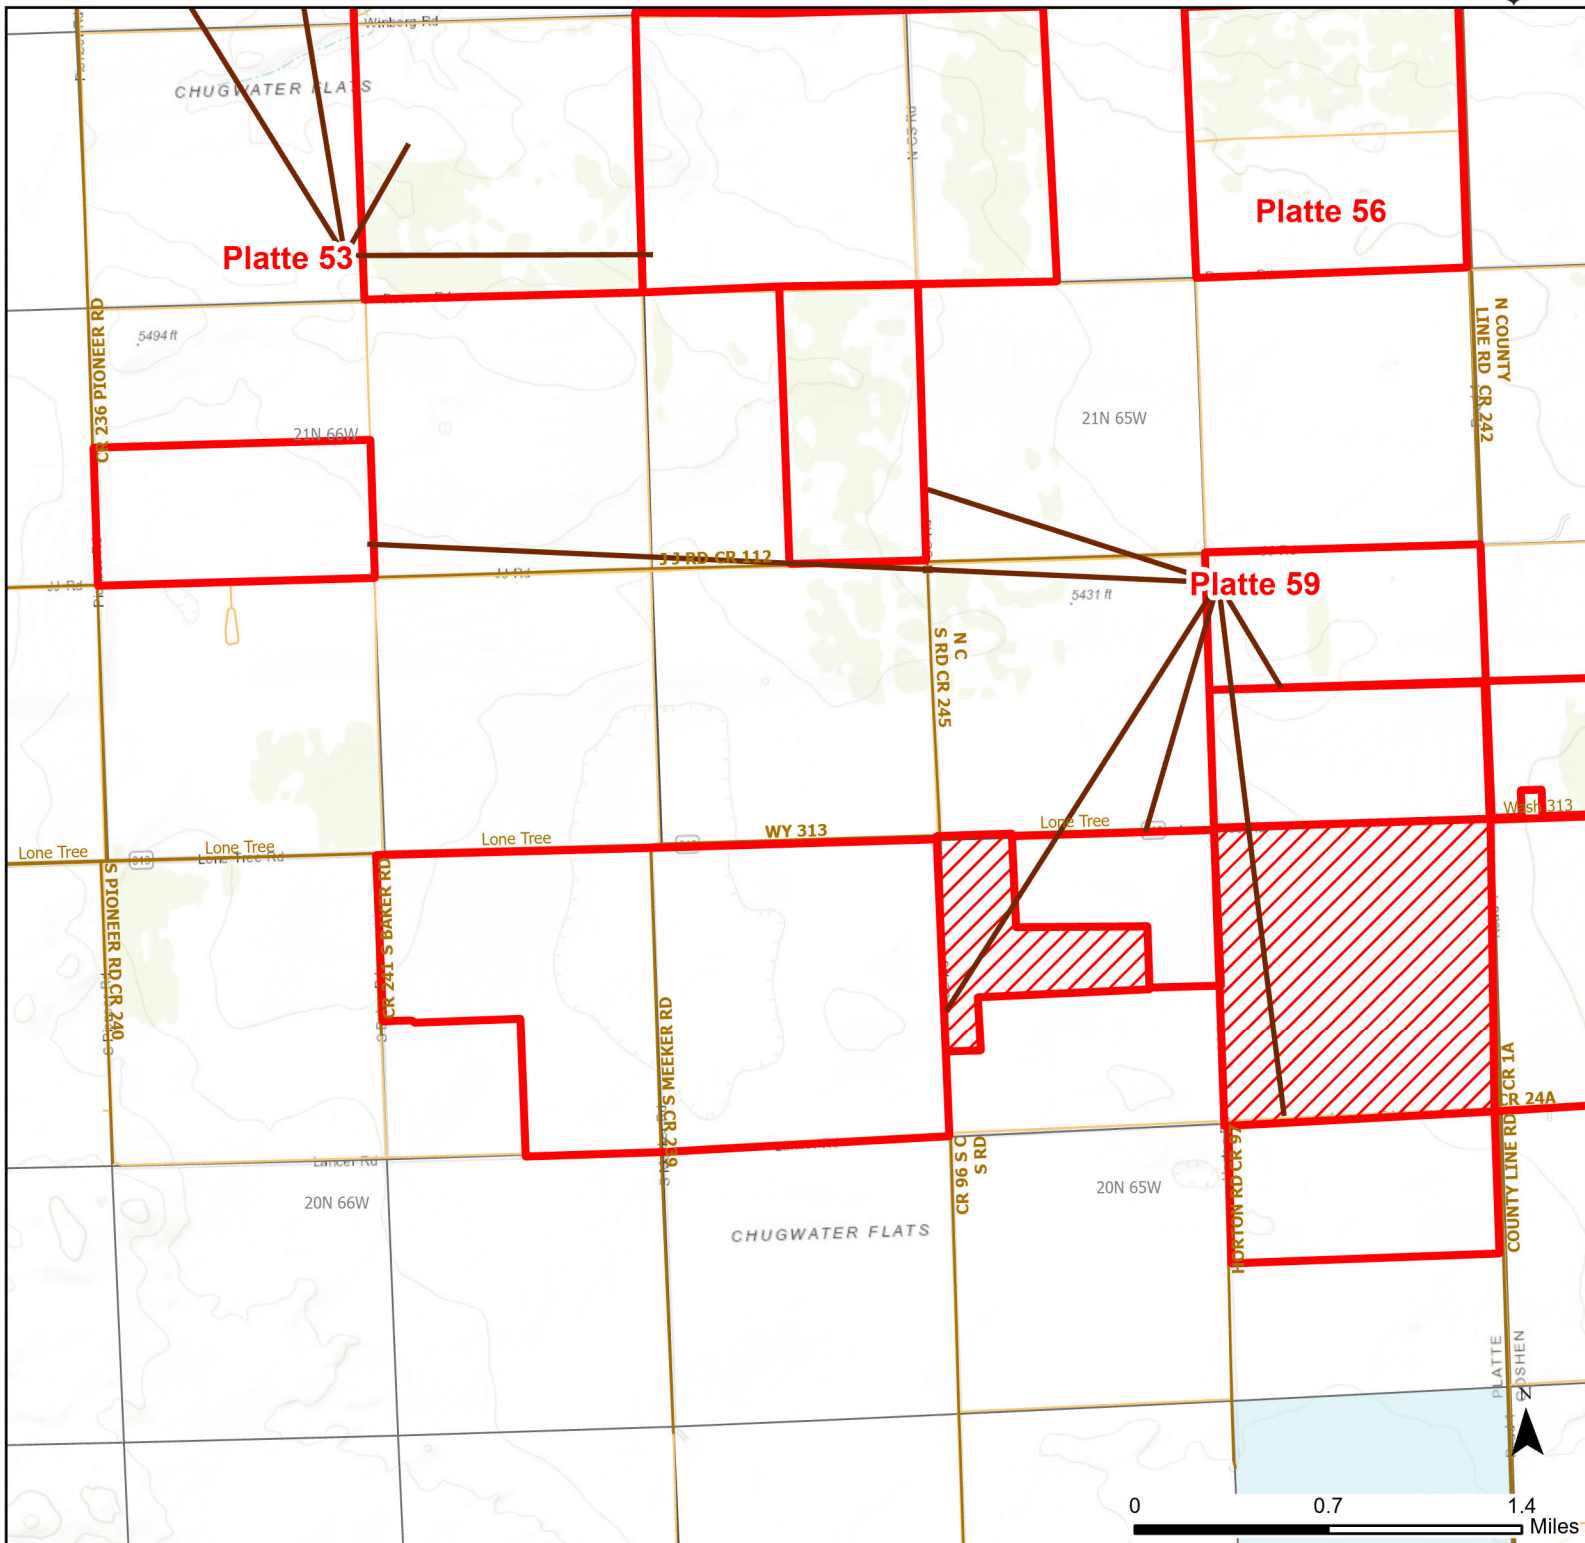

Platte 59 Walk-in Hunting Area

Access Dates:
09/01 - 12/31
2024 Hunt Season

Parking	Closed Road	Boundary	Limited Range Weapons and Archery	State
Road Closed	WIA Use Only	Archery Only	Other	DOD
Coupon Box	Roads	CLOSED		BLM
Gate	County Boundaries			Forest Service
Open Road				Wyoming Game & Fish Dept.
Special Conditions Apply				Private

Species allowed to hunt: Sharp-tailed Grouse, Doves, Partridge, Rabbit, Antelope, Deer

Rules: Portable blinds may be used on a daily basis. Blinds must have owner's name and contact info affixed and may not be left in the field overnight.

This map is for visual use, assistance and general location only, does not represent a survey, and is not to be used for legal conveyance. Hunt Area boundaries are approximate, consult Game and Fish Hunting Regulations for descriptions and restrictions. Access to these private lands for any commercial activity must be gained by contacting the individual landowner(s) directly.