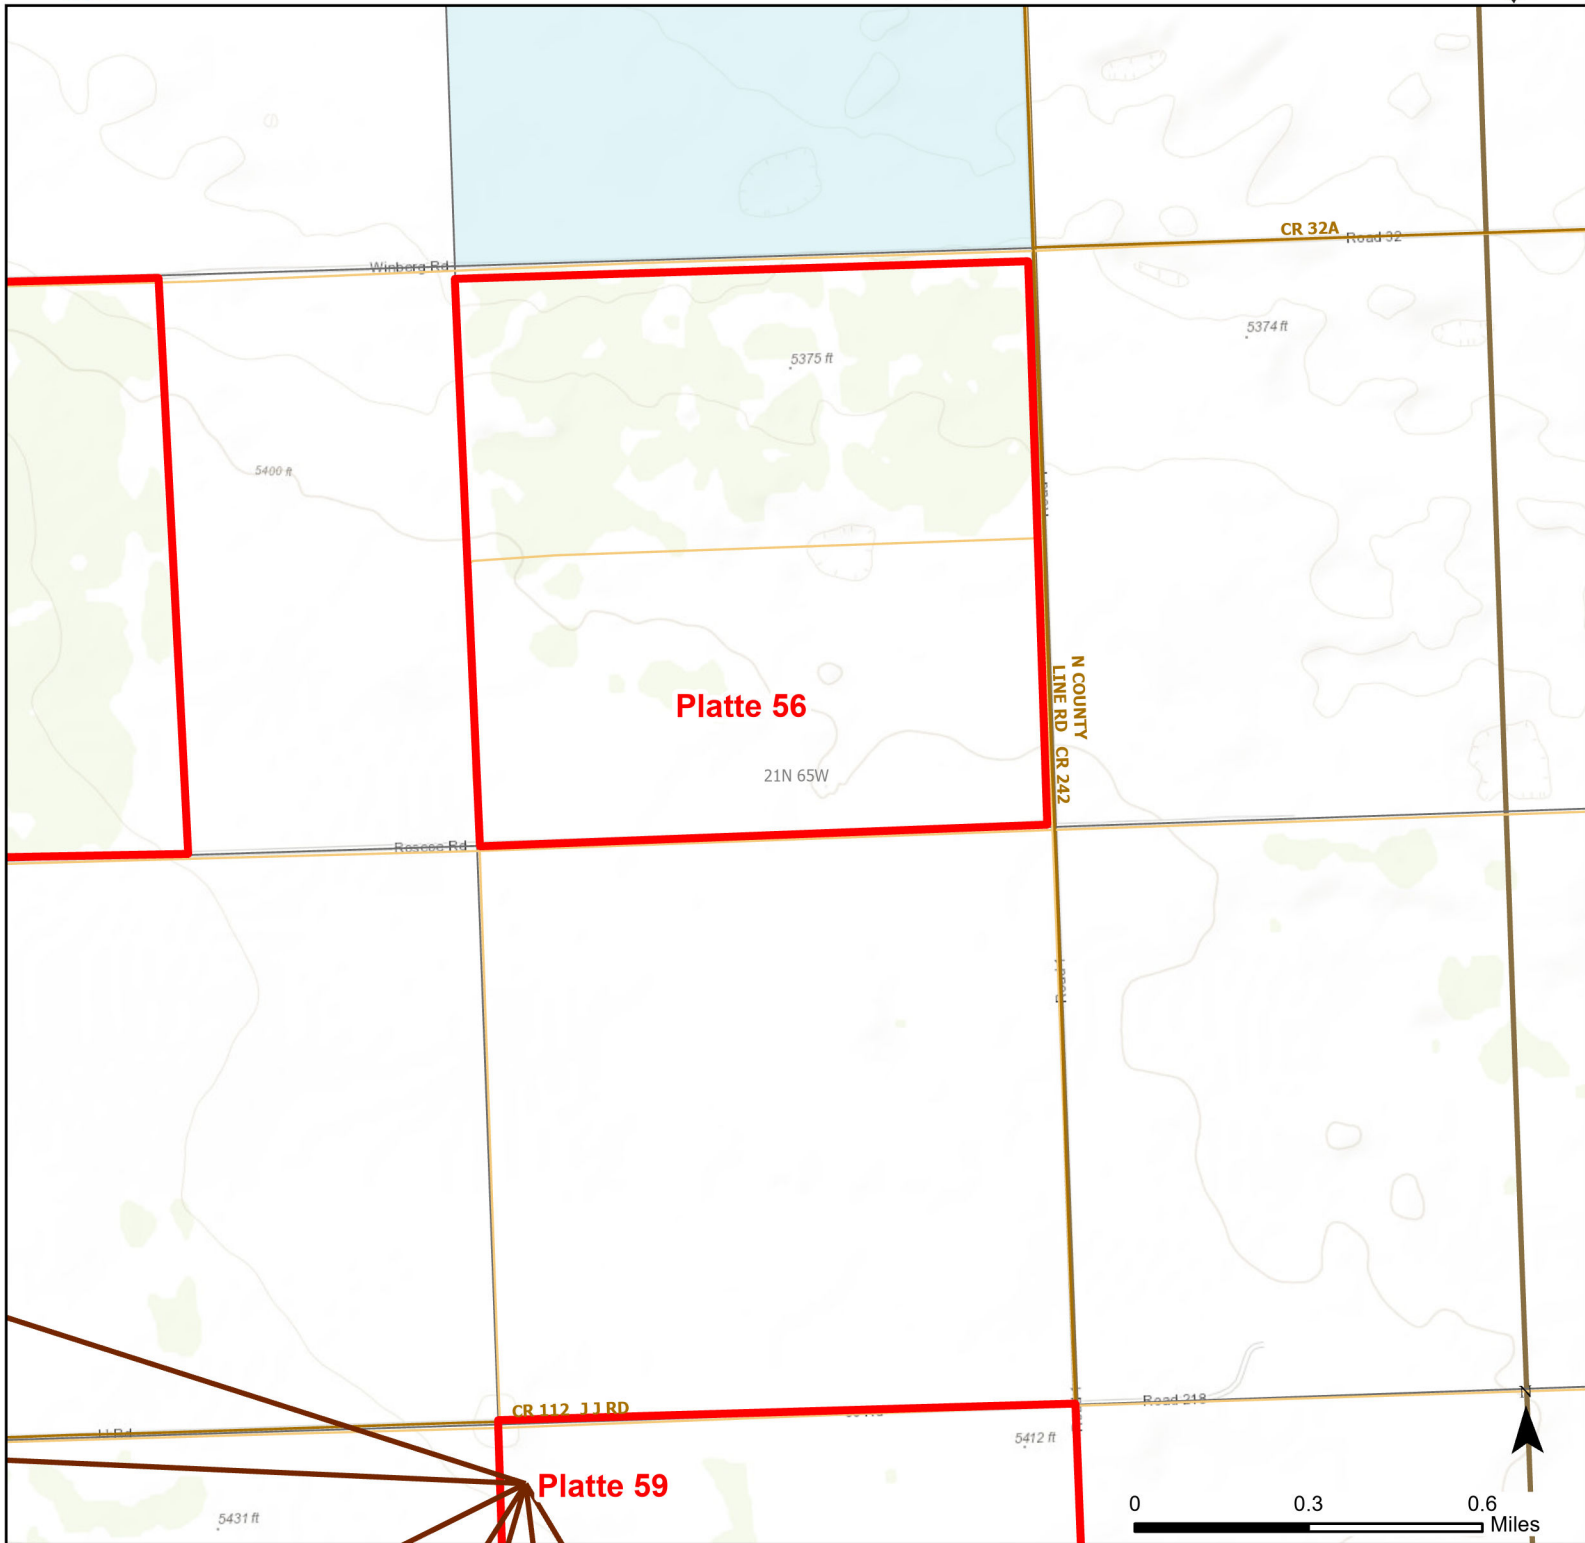

# Platte 56 Walk-in Hunting Area

Access Dates:  
09/01 - 12/31  
2024 Hunt Season

Parking	Closed Road	Boundary	Limited Range Weapons and Archery	State
Road Closed	WIA Use Only	Archery Only	Other	DOD
Coupon Box	Roads	County Boundaries	CLOSED	BLM
Gate	Open Road			Forest Service
Special Conditions Apply				Wyoming Game & Fish Dept.
				Private

This map is for visual use, assistance and general location only, does not represent a survey, and is not to be used for legal conveyance. Hunt Area boundaries are approximate, consult Game and Fish Hunting Regulations for descriptions and restrictions. Access to these private lands for any commercial activity must be gained by contacting the individual landowner(s) directly.