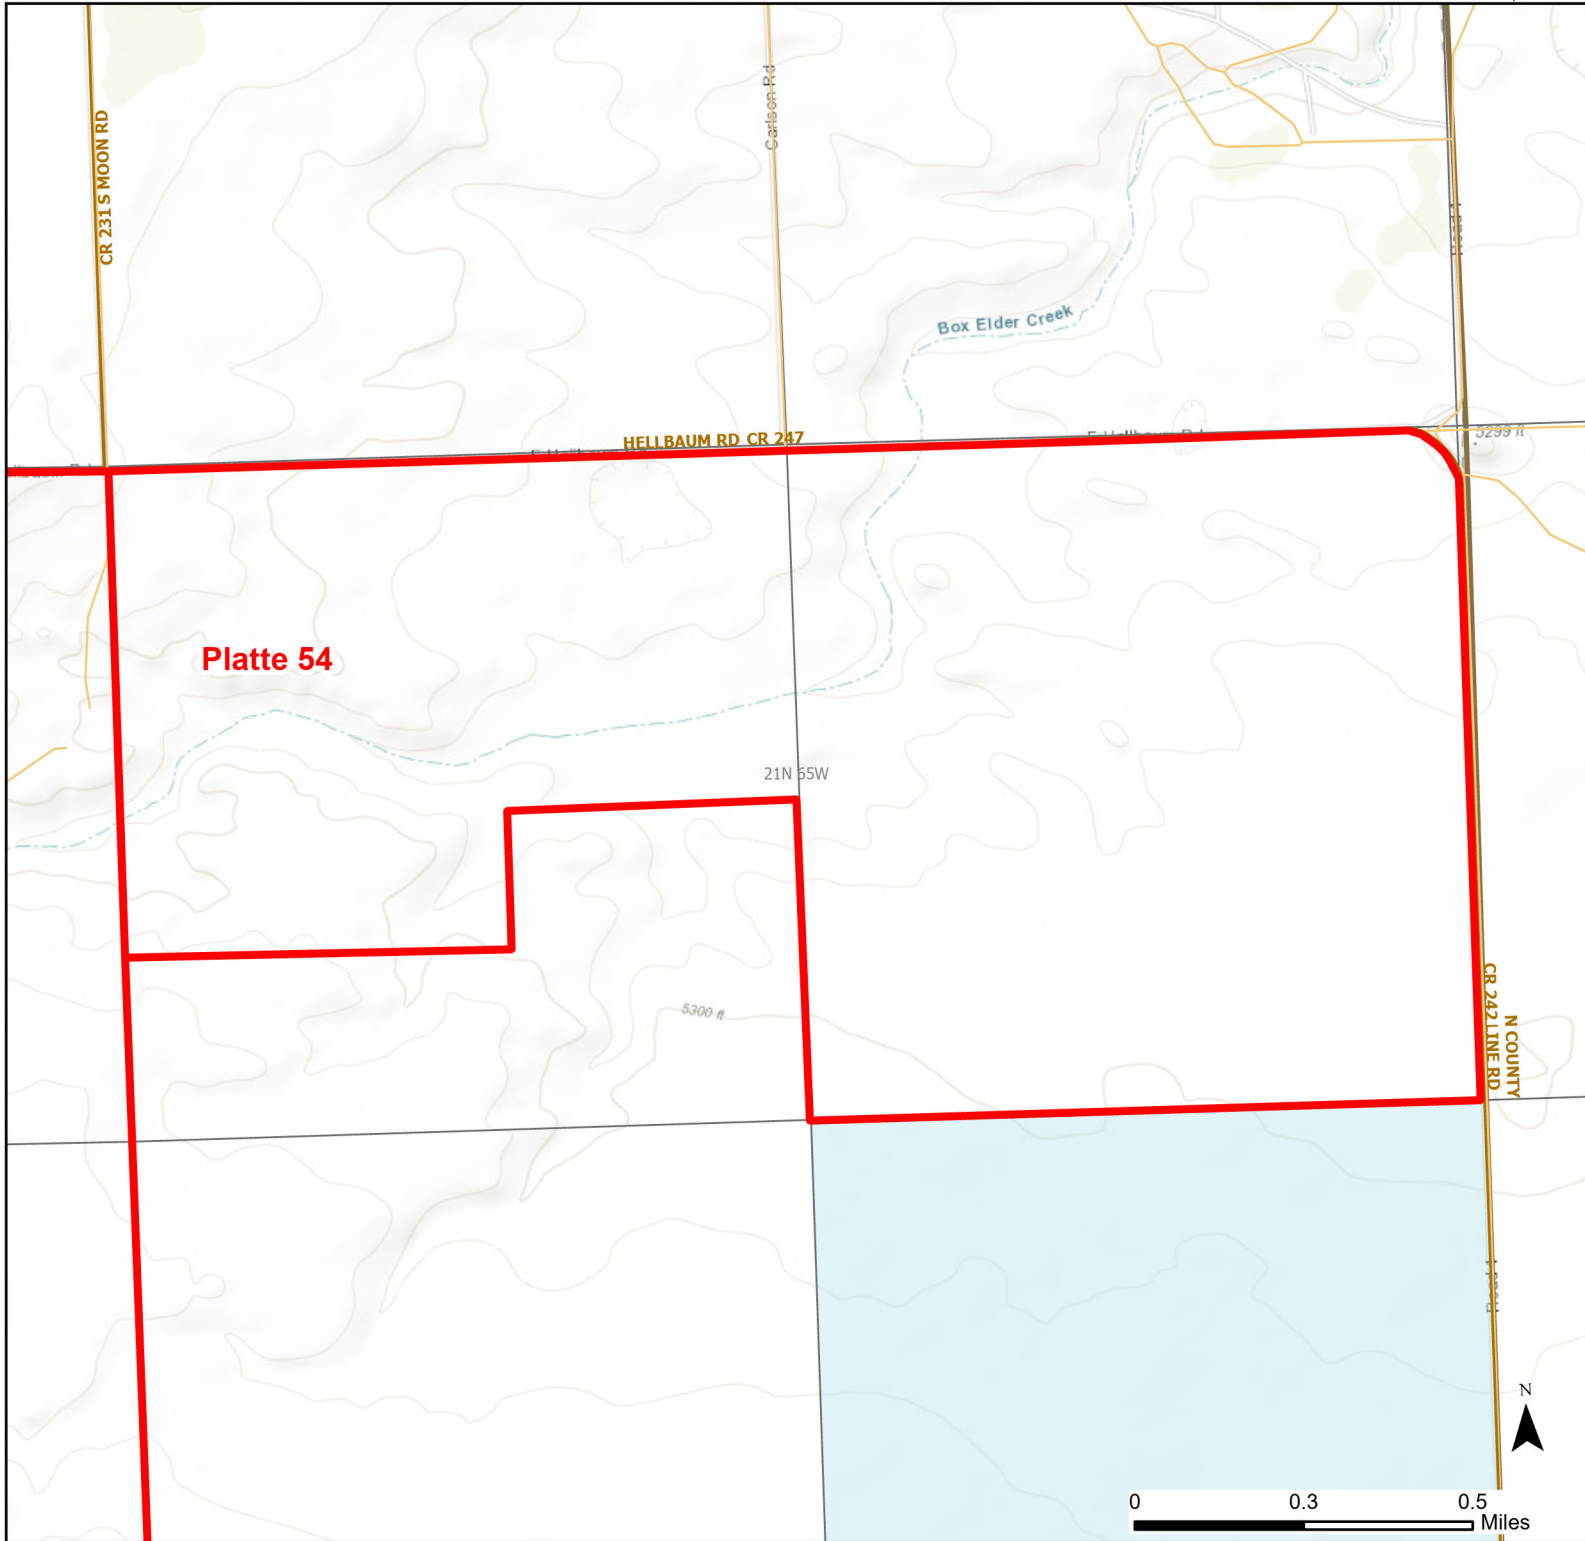

Platte 54 Walk-in Hunting Area

Access Dates:
08/15 - 12/31
2024 Hunt Season

Parking	Closed Road	Boundary	Limited Range Weapons and Archery	State
Road Closed	WIA Use Only	Archery Only	Other	DOD
Coupon Box	Roads	County Boundaries	CLOSED	BLM
Gate	Open Road			Forest Service
Special Conditions Apply				Wyoming Game & Fish Dept.
				Private

Species allowed to hunt: Sharp-tailed Grouse, Antelope

Rules: Portable blinds may be used on a daily basis. Blinds must have owner's name and contact info affixed and may not be left in the field overnight.

This map is for visual use, assistance and general location only, does not represent a survey, and is not to be used for legal conveyance. Hunt Area boundaries are approximate, consult Game and Fish Hunting Regulations for descriptions and restrictions. Access to these private lands for any commercial activity must be gained by contacting the individual landowner(s) directly.