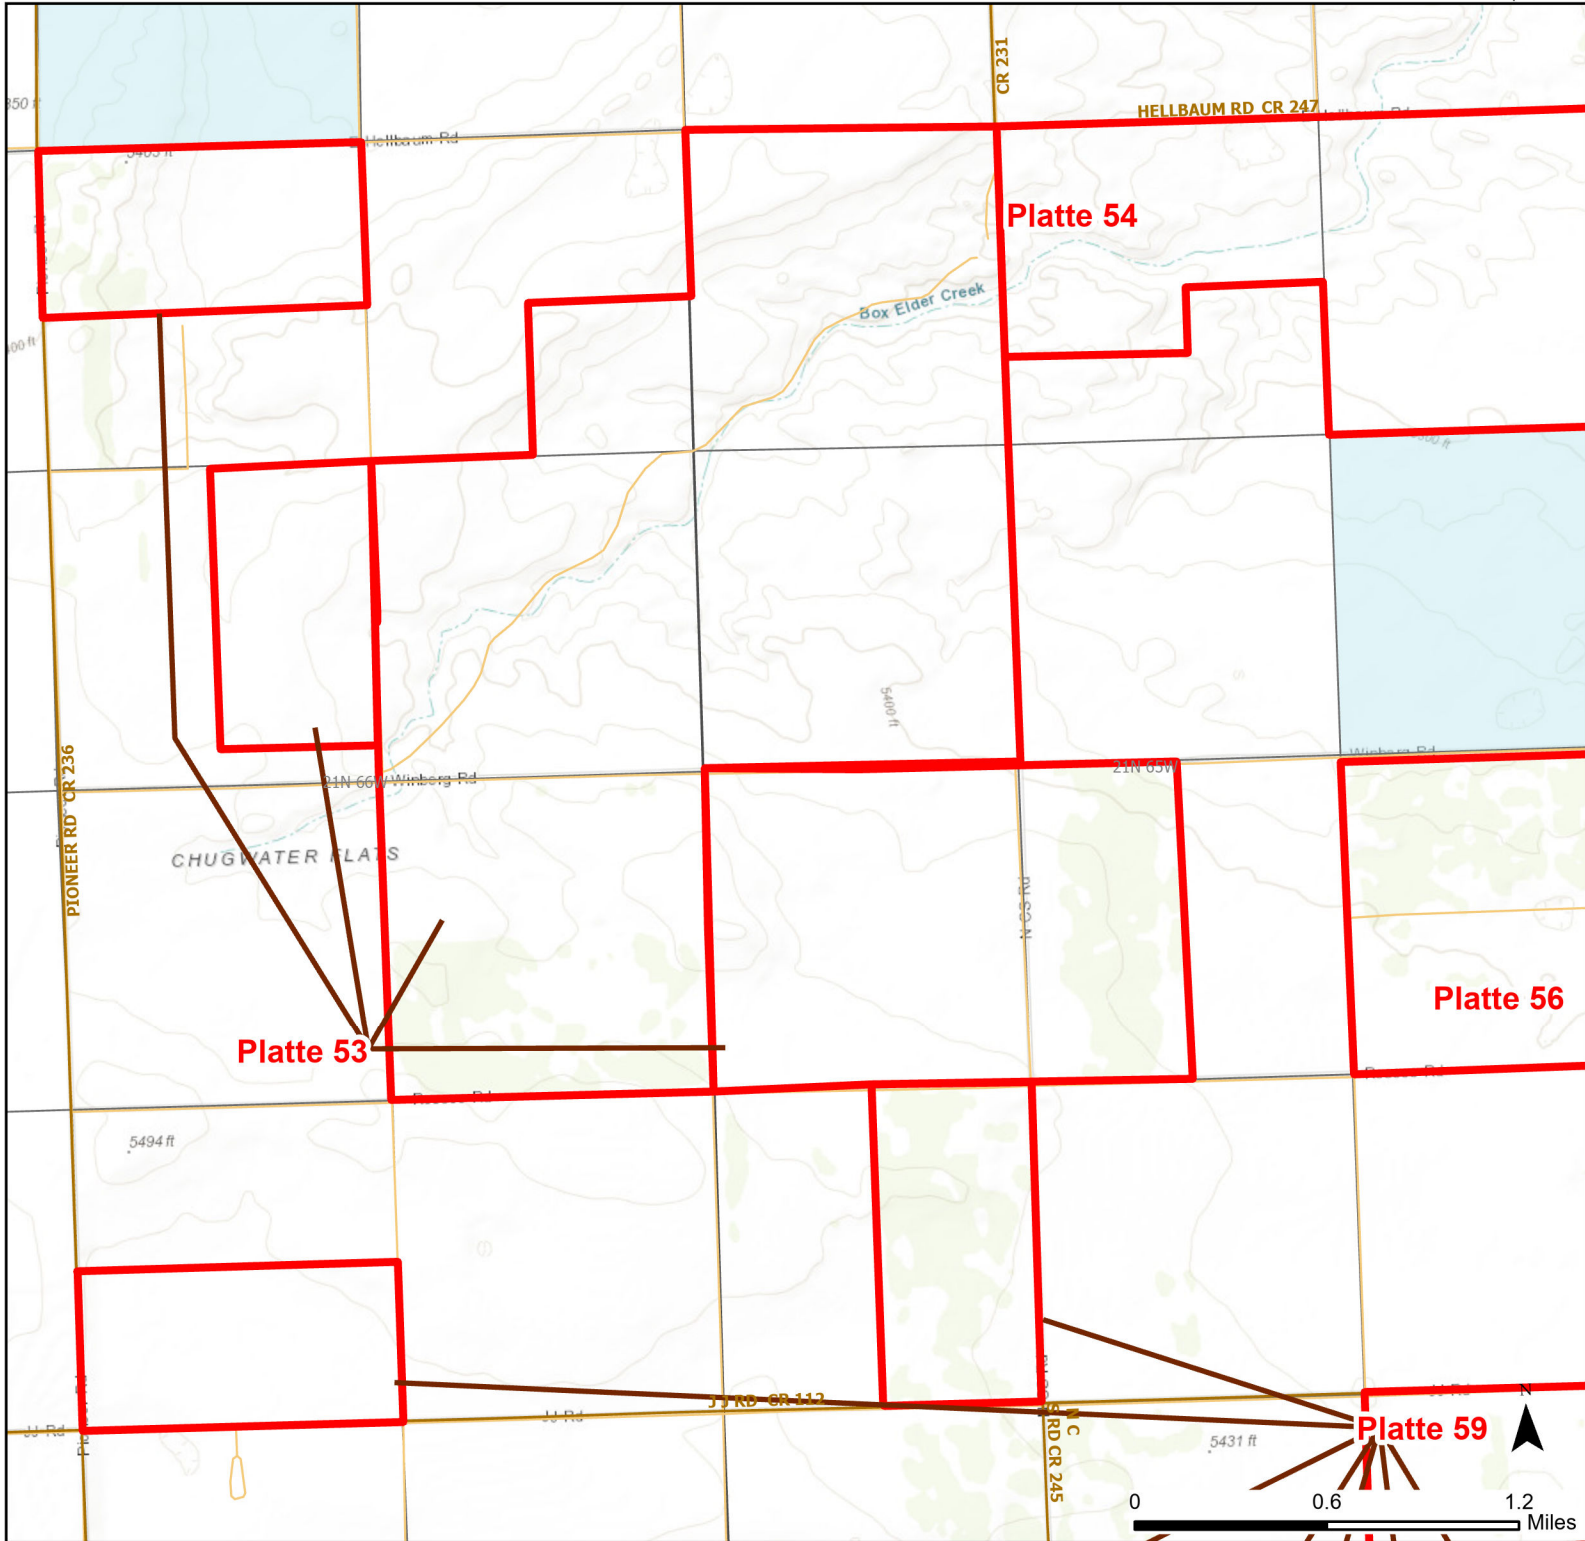

# Platte 53 Walk-in Hunting Area

Access Dates:  
09/01 - 12/31  
2024 Hunt Season

Parking	Closed Road	Boundary	Limited Range Weapons and Archery	State
Road Closed	WIA Use Only	Archery Only	Other	DOD
Coupon Box	Roads	County Boundaries	CLOSED	BLM
Gate	Open Road			Forest Service
Open Road	Special Conditions Apply			Wyoming Game & Fish Dept.
				Private

Species allowed to hunt: Sharp-tailed Grouse, Doves, Partridge, Antelope

Rules:

This map is for visual use, assistance and general location only, does not represent a survey, and is not to be used for legal conveyance. Hunt Area boundaries are approximate, consult Game and Fish Hunting Regulations for descriptions and restrictions. Access to these private lands for any commercial activity must be gained by contacting the individual landowner(s) directly.