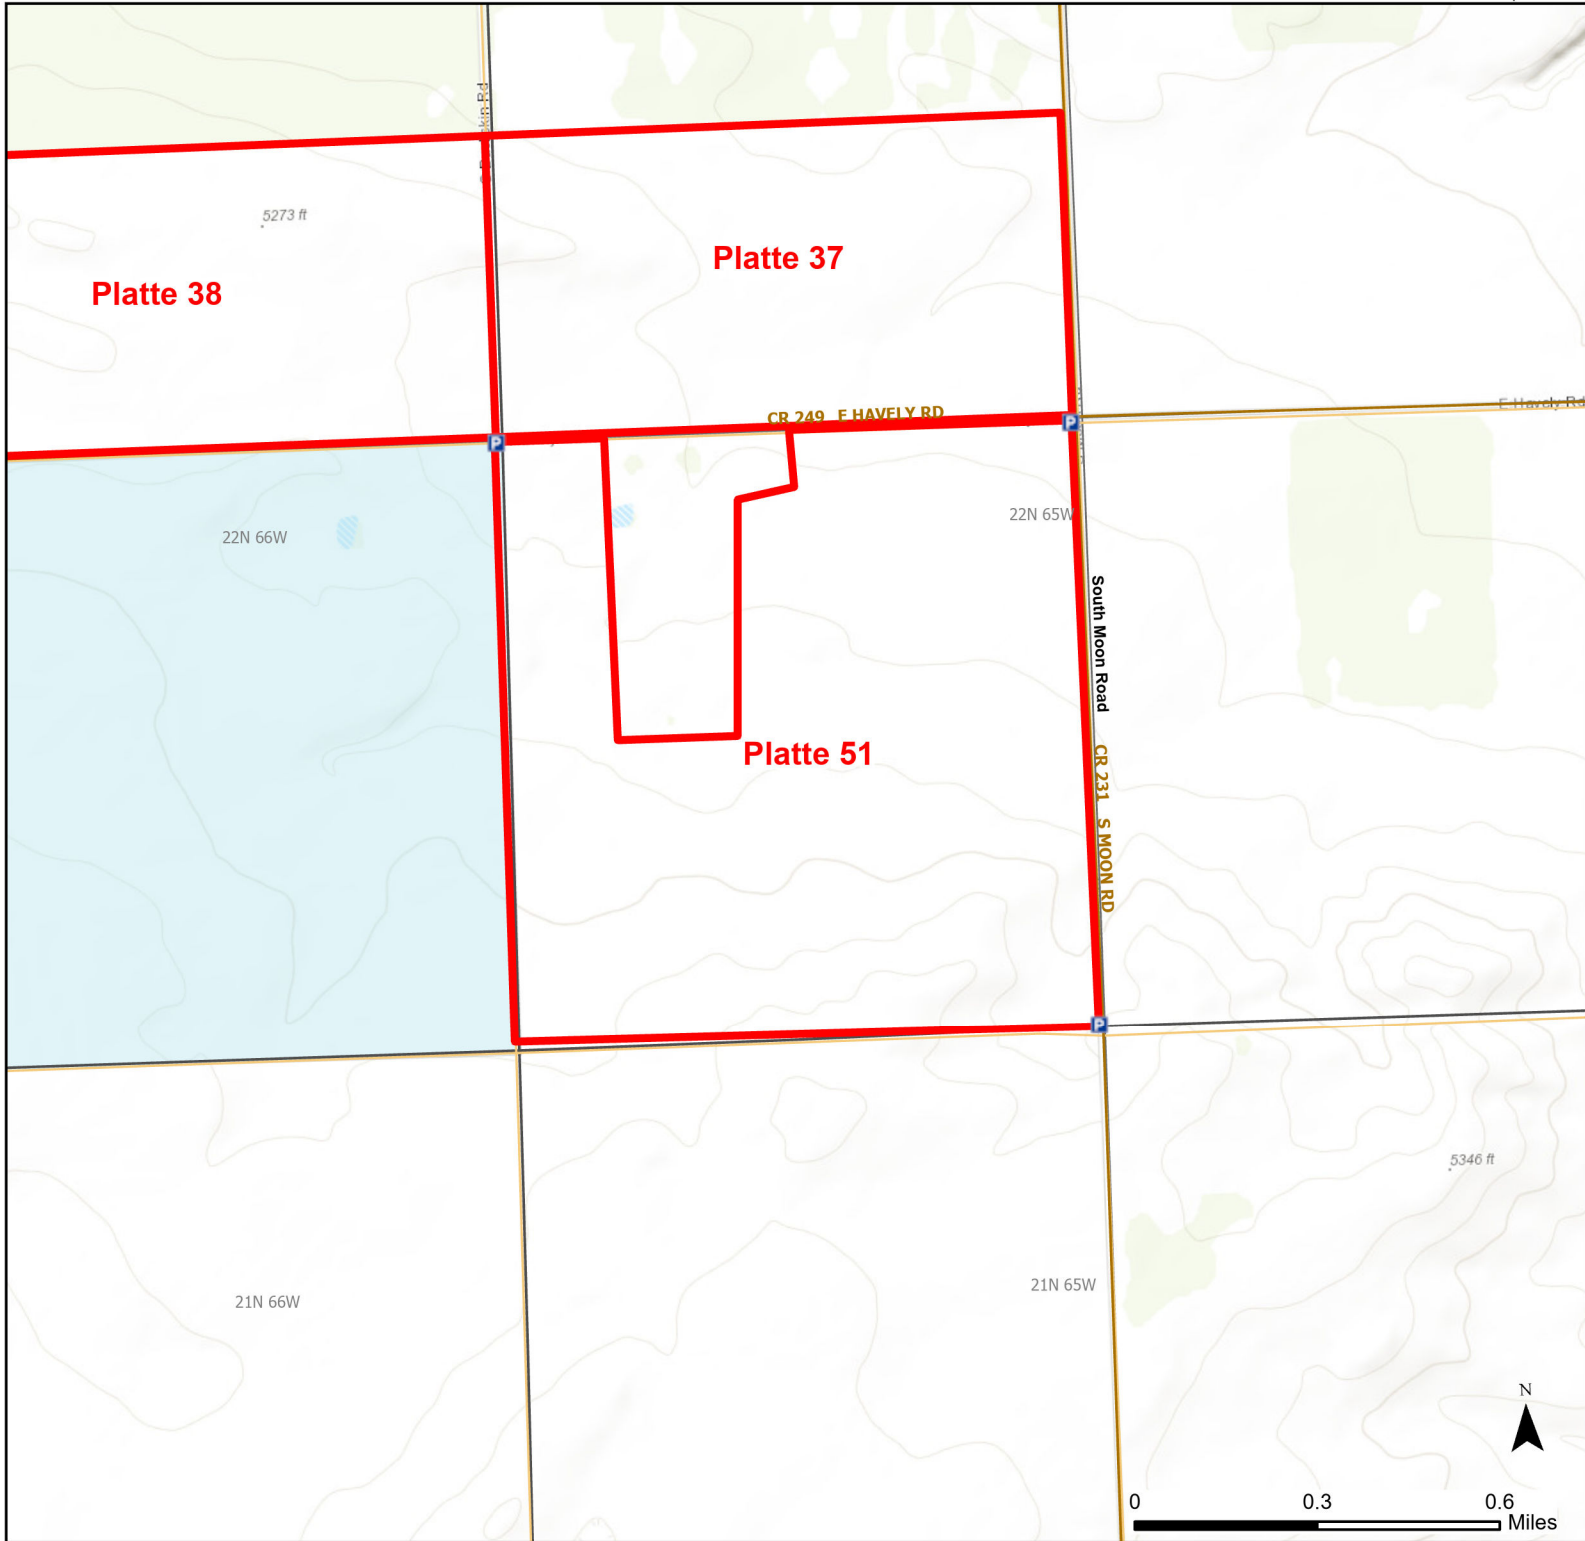

# Platte 51 Walk-in Hunting Area

Access Dates:  
09/01 - 12/31  
2024 Hunt Season

Parking	Closed Road	Boundary	Limited Range Weapons and Archery	State
Road Closed	WIA Use Only	Archery Only	Other	DOD
Coupon Box	Roads	County Boundaries	CLOSED	BLM
Gate				Forest Service
Open Road				Wyoming Game & Fish Dept.
Special Conditions Apply				Private

Species allowed to hunt: Pheasant, Sharp-tailed Grouse, Antelope

Rules: Portable blinds may be used on a daily basis. Blinds must have owner's name and contact info affixed and may not be left in the field overnight.

This map is for visual use, assistance and general location only, does not represent a survey, and is not to be used for legal conveyance. Hunt Area boundaries are approximate, consult Game and Fish Hunting Regulations for descriptions and restrictions. Access to these private lands for any commercial activity must be gained by contacting the individual landowner(s) directly.