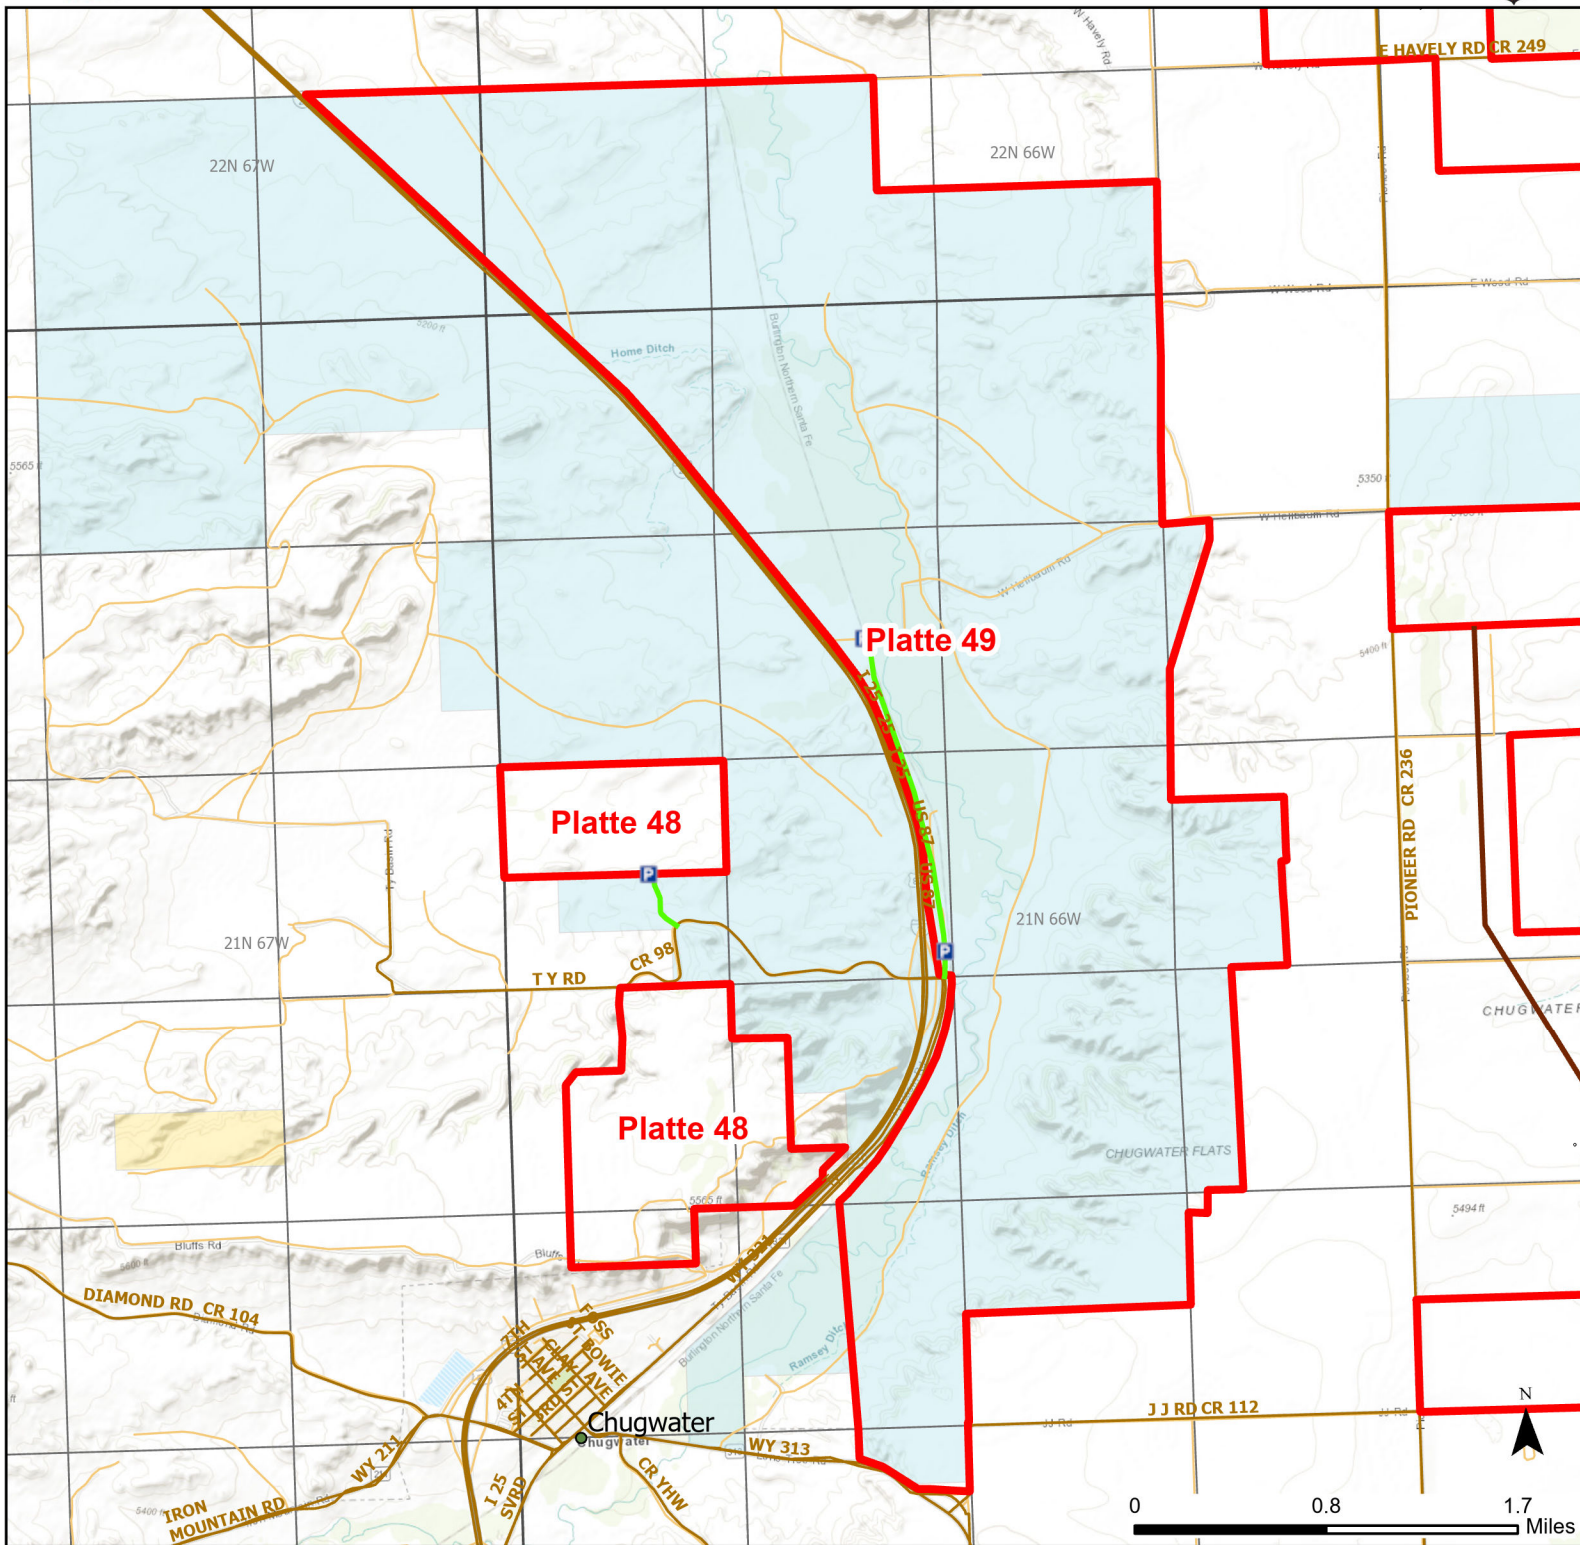

Platte 49 Walk-in Hunting Area

Access Dates:
07/01 - 06/30
2024 Hunt Season

Parking	Closed Road	Boundary	Limited Range Weapons and Archery	State
Road Closed	WIA Use Only	Archery Only	Other	DOD
Coupon Box	Roads	County Boundaries	CLOSED	BLM
Gate	County Boundaries			Forest Service
Open Road				Wyoming Game & Fish Dept.
Special Conditions Apply				Private

Species allowed to hunt: Waterfowl, Pheasant, Sharp-tailed Grouse, Doves, Partridge, Turkey, Rabbit, Antelope, Deer, Elk

Rules: Portable blinds may be used on a daily basis. Blinds must have owner's name and contact info affixed and may not be left in the field overnight. Predator hunting allowed during daylight hours only. Prairie dog hunting allowed. State lands are enrolled in this Walk-in Area. All access restrictions apply.

This map is for visual use, assistance and general location only, does not represent a survey, and is not to be used for legal conveyance. Hunt Area boundaries are approximate, consult Game and Fish Hunting Regulations for descriptions and restrictions. Access to these private lands for any commercial activity must be gained by contacting the individual landowner(s) directly.