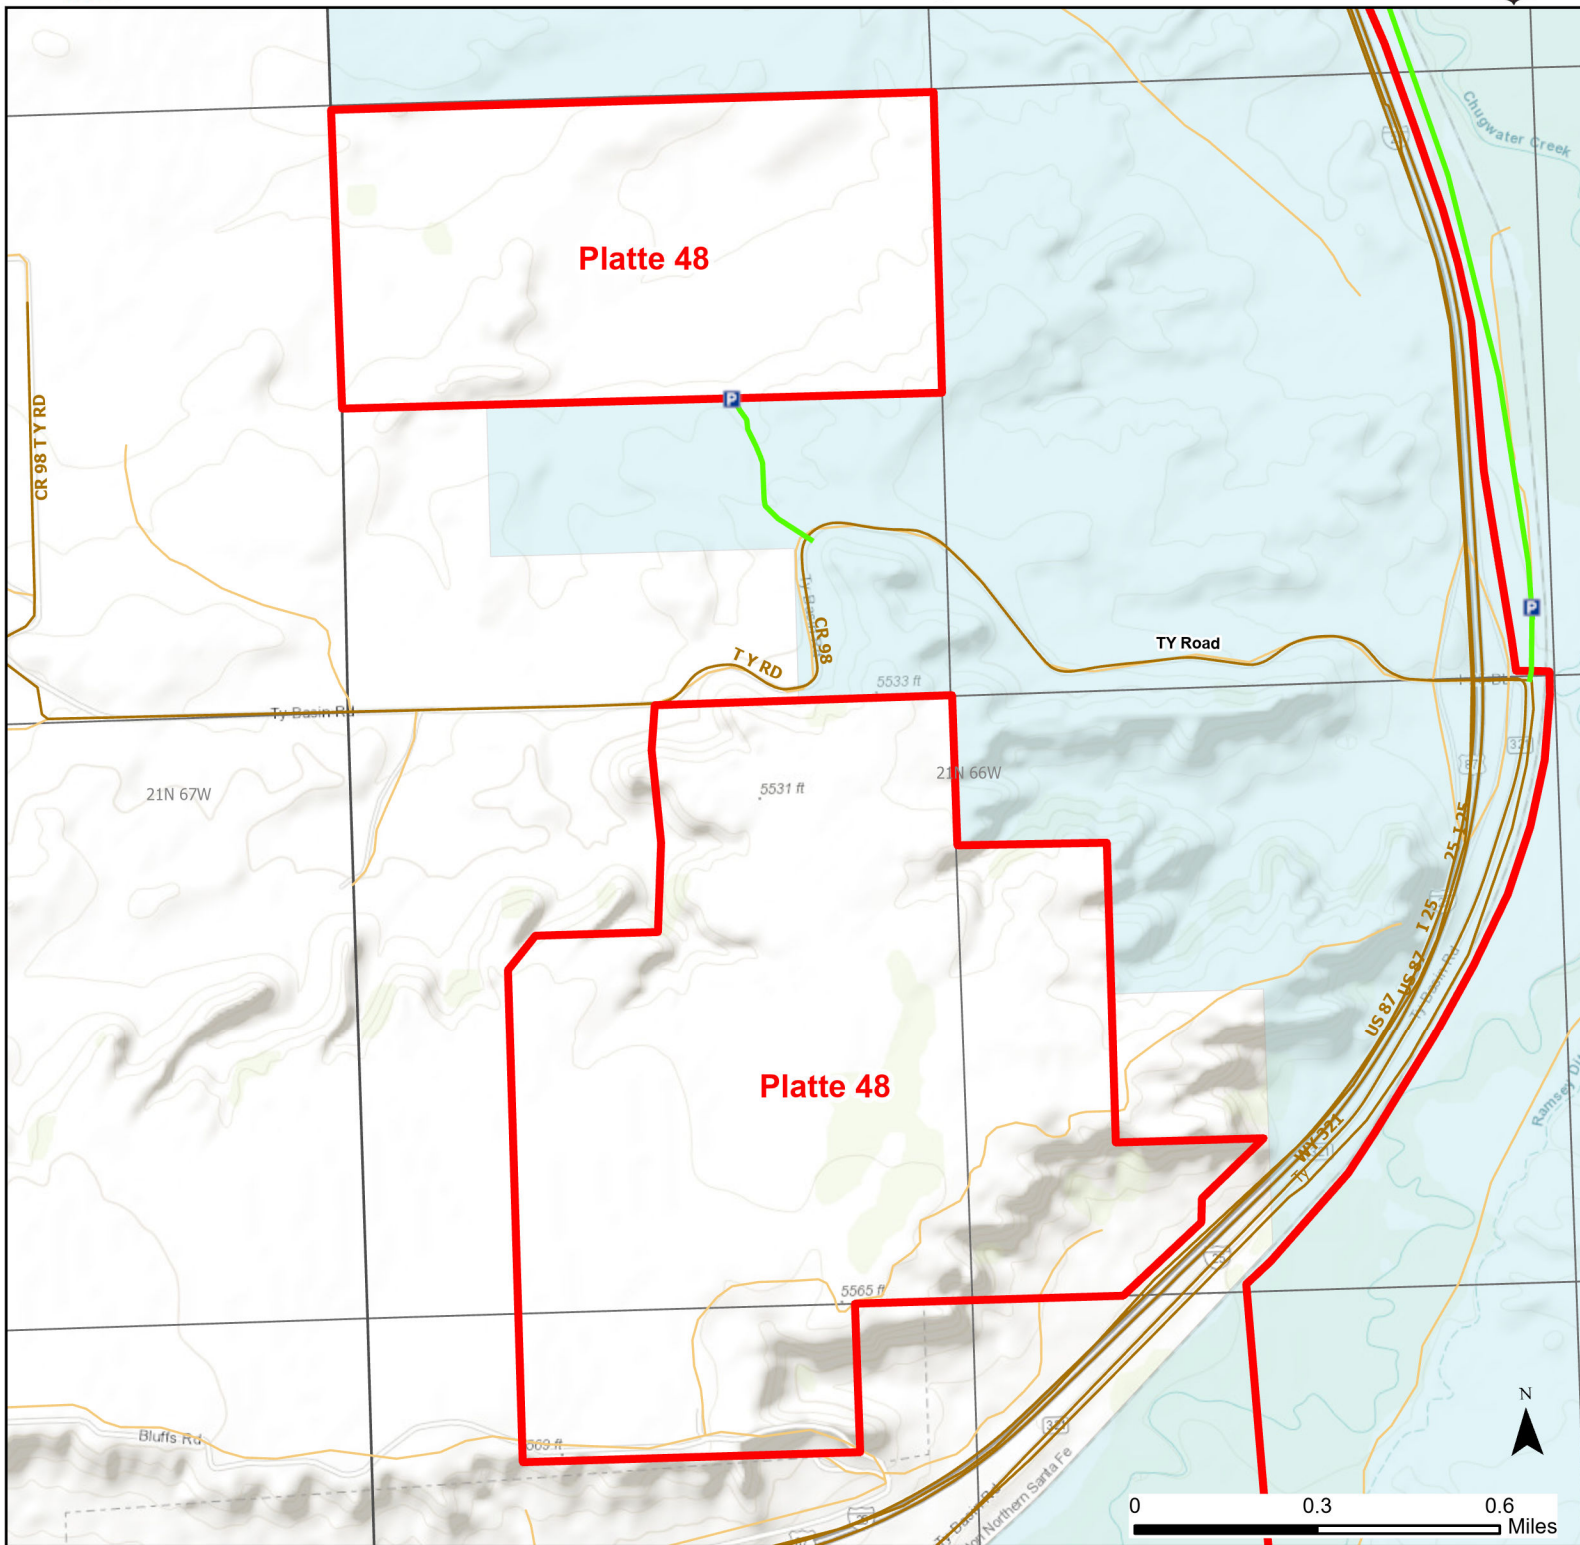

Platte 48 Walk-in Hunting Area

Access Dates:
09/01 - 12/31
2024 Hunt Season

Parking	Closed Road	Boundary	Limited Range Weapons and Archery	State
Road Closed	WIA Use Only	Archery Only	Other	DOD
Coupon Box	Roads	County Boundaries	CLOSED	BLM
Gate	Open Road			Forest Service
Special Conditions Apply				Wyoming Game & Fish Dept.
				Private

Species allowed to hunt: Sharp-tailed Grouse, Doves, Antelope, Deer

Rules:

This map is for visual use, assistance and general location only, does not represent a survey, and is not to be used for legal conveyance. Hunt Area boundaries are approximate, consult Game and Fish Hunting Regulations for descriptions and restrictions. Access to these private lands for any commercial activity must be gained by contacting the individual landowner(s) directly.