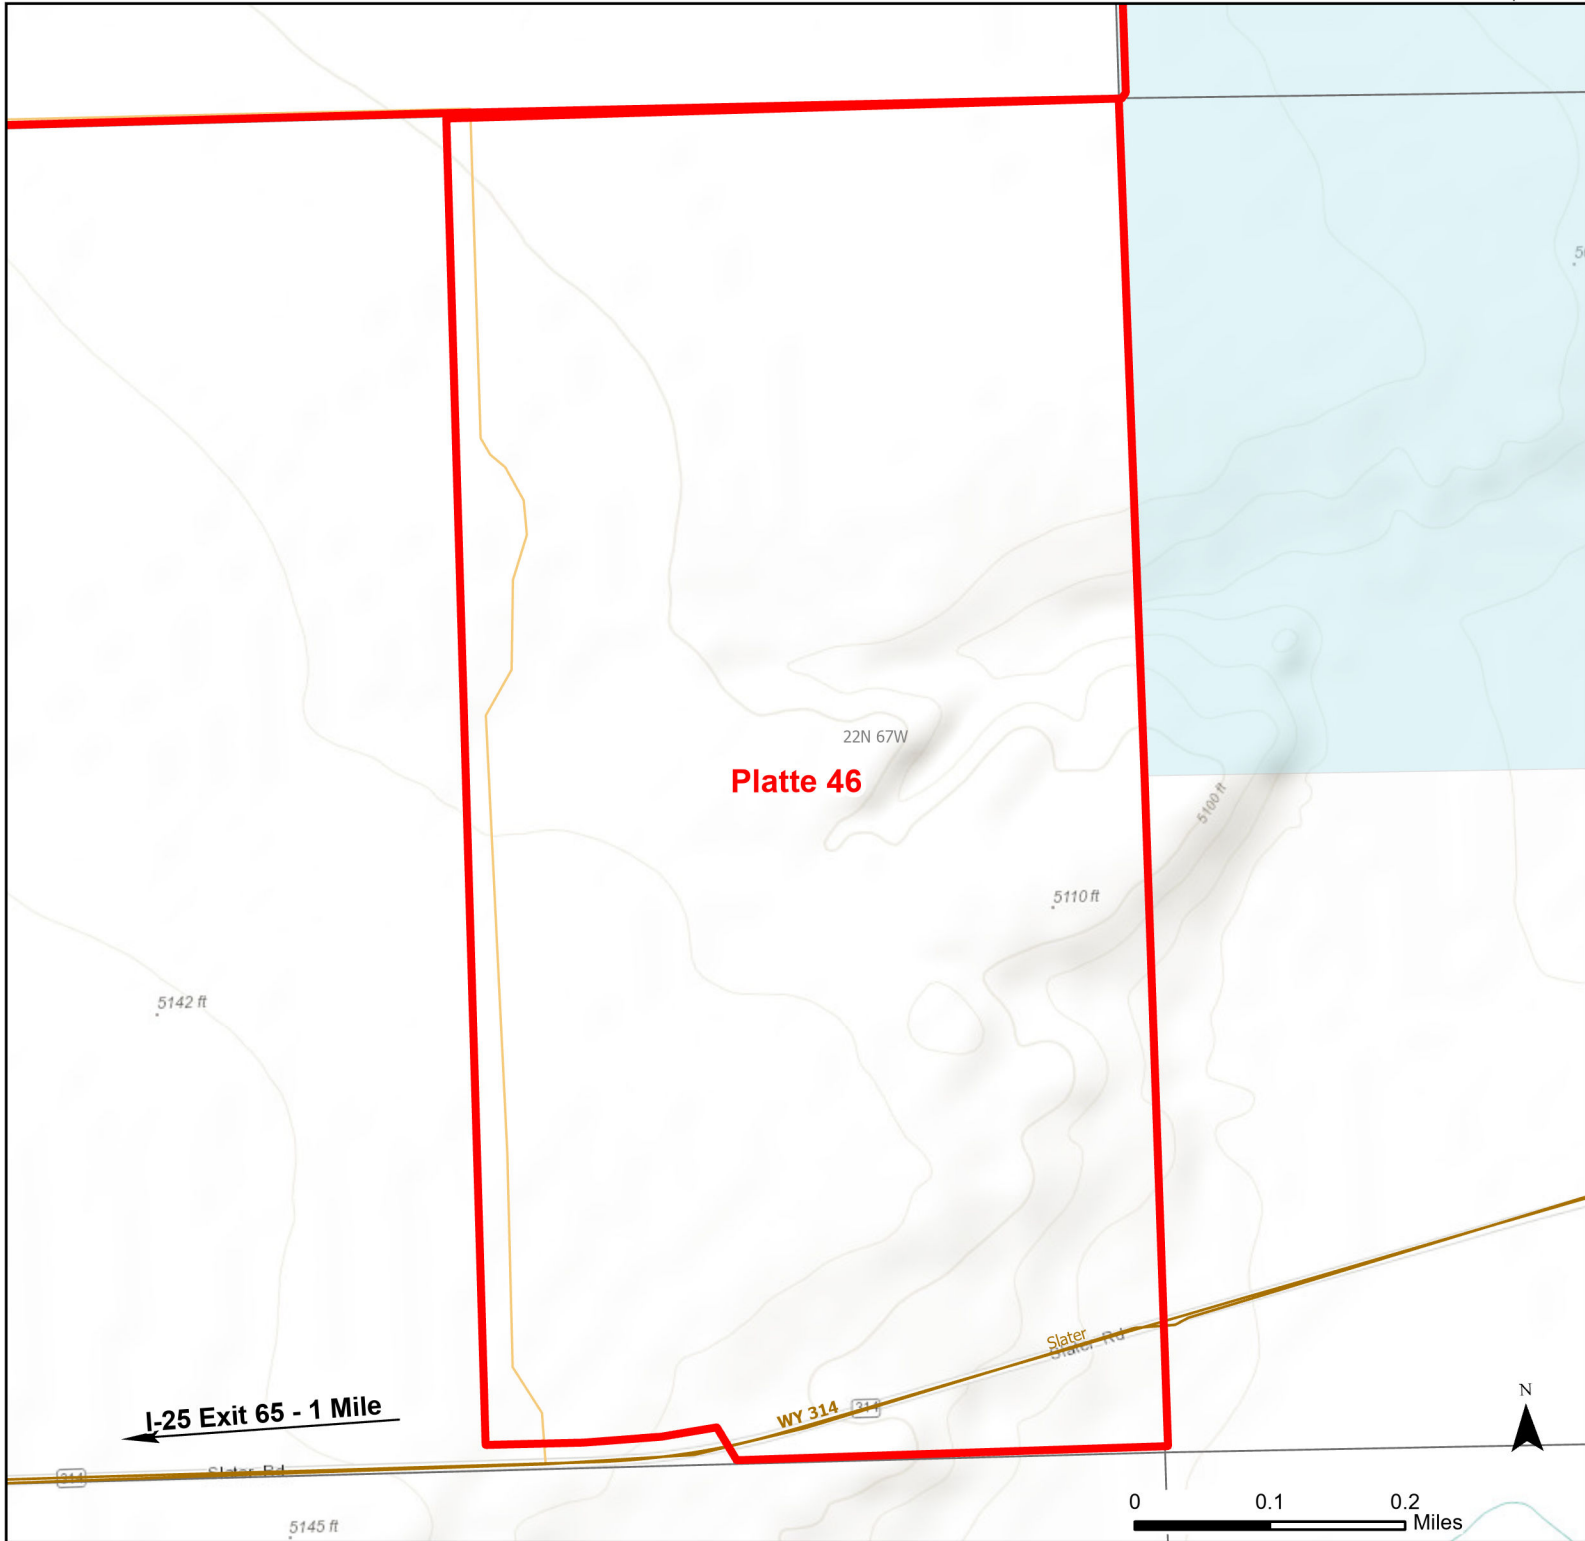

Platte 46 Walk-in Hunting Area

Access Dates:
09/01 - 12/31
2024 Hunt Season

Parking	Closed Road	Boundary	Limited Range Weapons and Archery	State
Road Closed	WIA Use Only	Archery Only	Other	DOD
Coupon Box	Roads			BLM
Gate	County Boundaries			Forest Service
Open Road			CLOSED	Wyoming Game & Fish Dept.
Special Conditions Apply				Private

Species allowed to hunt: Waterfowl, Sharp-tailed Grouse, Doves, Partridge

Rules: Duck hunting only. No goose hunting.

This map is for visual use, assistance and general location only, does not represent a survey, and is not to be used for legal conveyance. Hunt Area boundaries are approximate, consult Game and Fish Hunting Regulations for descriptions and restrictions. Access to these private lands for any commercial activity must be gained by contacting the individual landowner(s) directly.