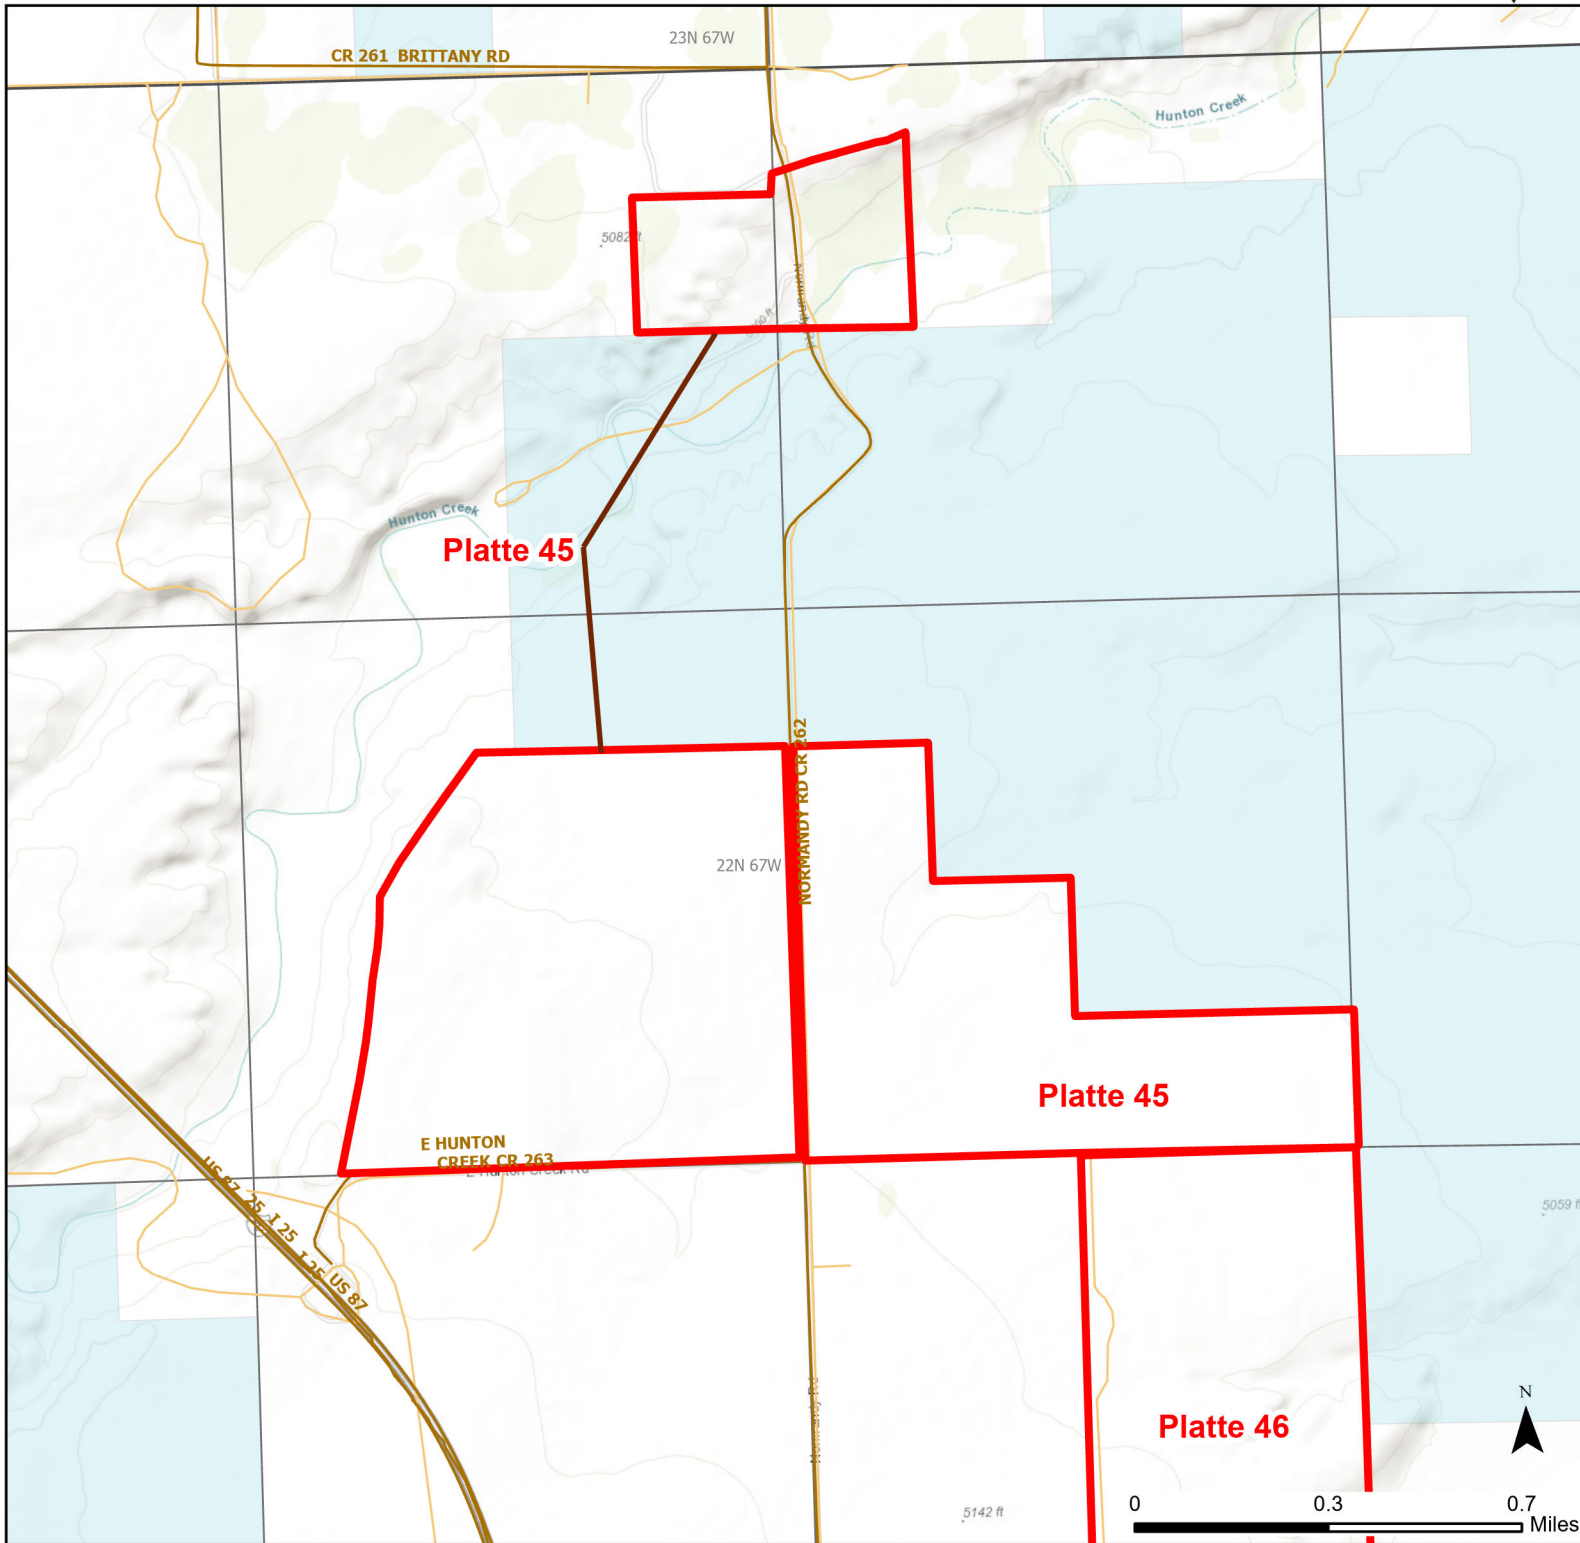

# Platte 45 Walk-in Hunting Area

Access Dates:  
08/15 - 12/31  
2024 Hunt Season

Parking	Closed Road	Boundary	Limited Range Weapons and Archery	State
Road Closed	WIA Use Only	Archery Only	Other	DOD
Coupon Box	Roads	County Boundaries	CLOSED	BLM
Gate	Open Road			Forest Service
Special Conditions Apply				Wyoming Game & Fish Dept.
				Private

Species allowed to hunt: Doves, Partridge, Antelope

Rules: Portable blinds may be used on a daily basis. Blinds must have owner's name and contact info affixed and may not be left in the field overnight.

This map is for visual use, assistance and general location only, does not represent a survey, and is not to be used for legal conveyance. Hunt Area boundaries are approximate, consult Game and Fish Hunting Regulations for descriptions and restrictions. Access to these private lands for any commercial activity must be gained by contacting the individual landowner(s) directly.