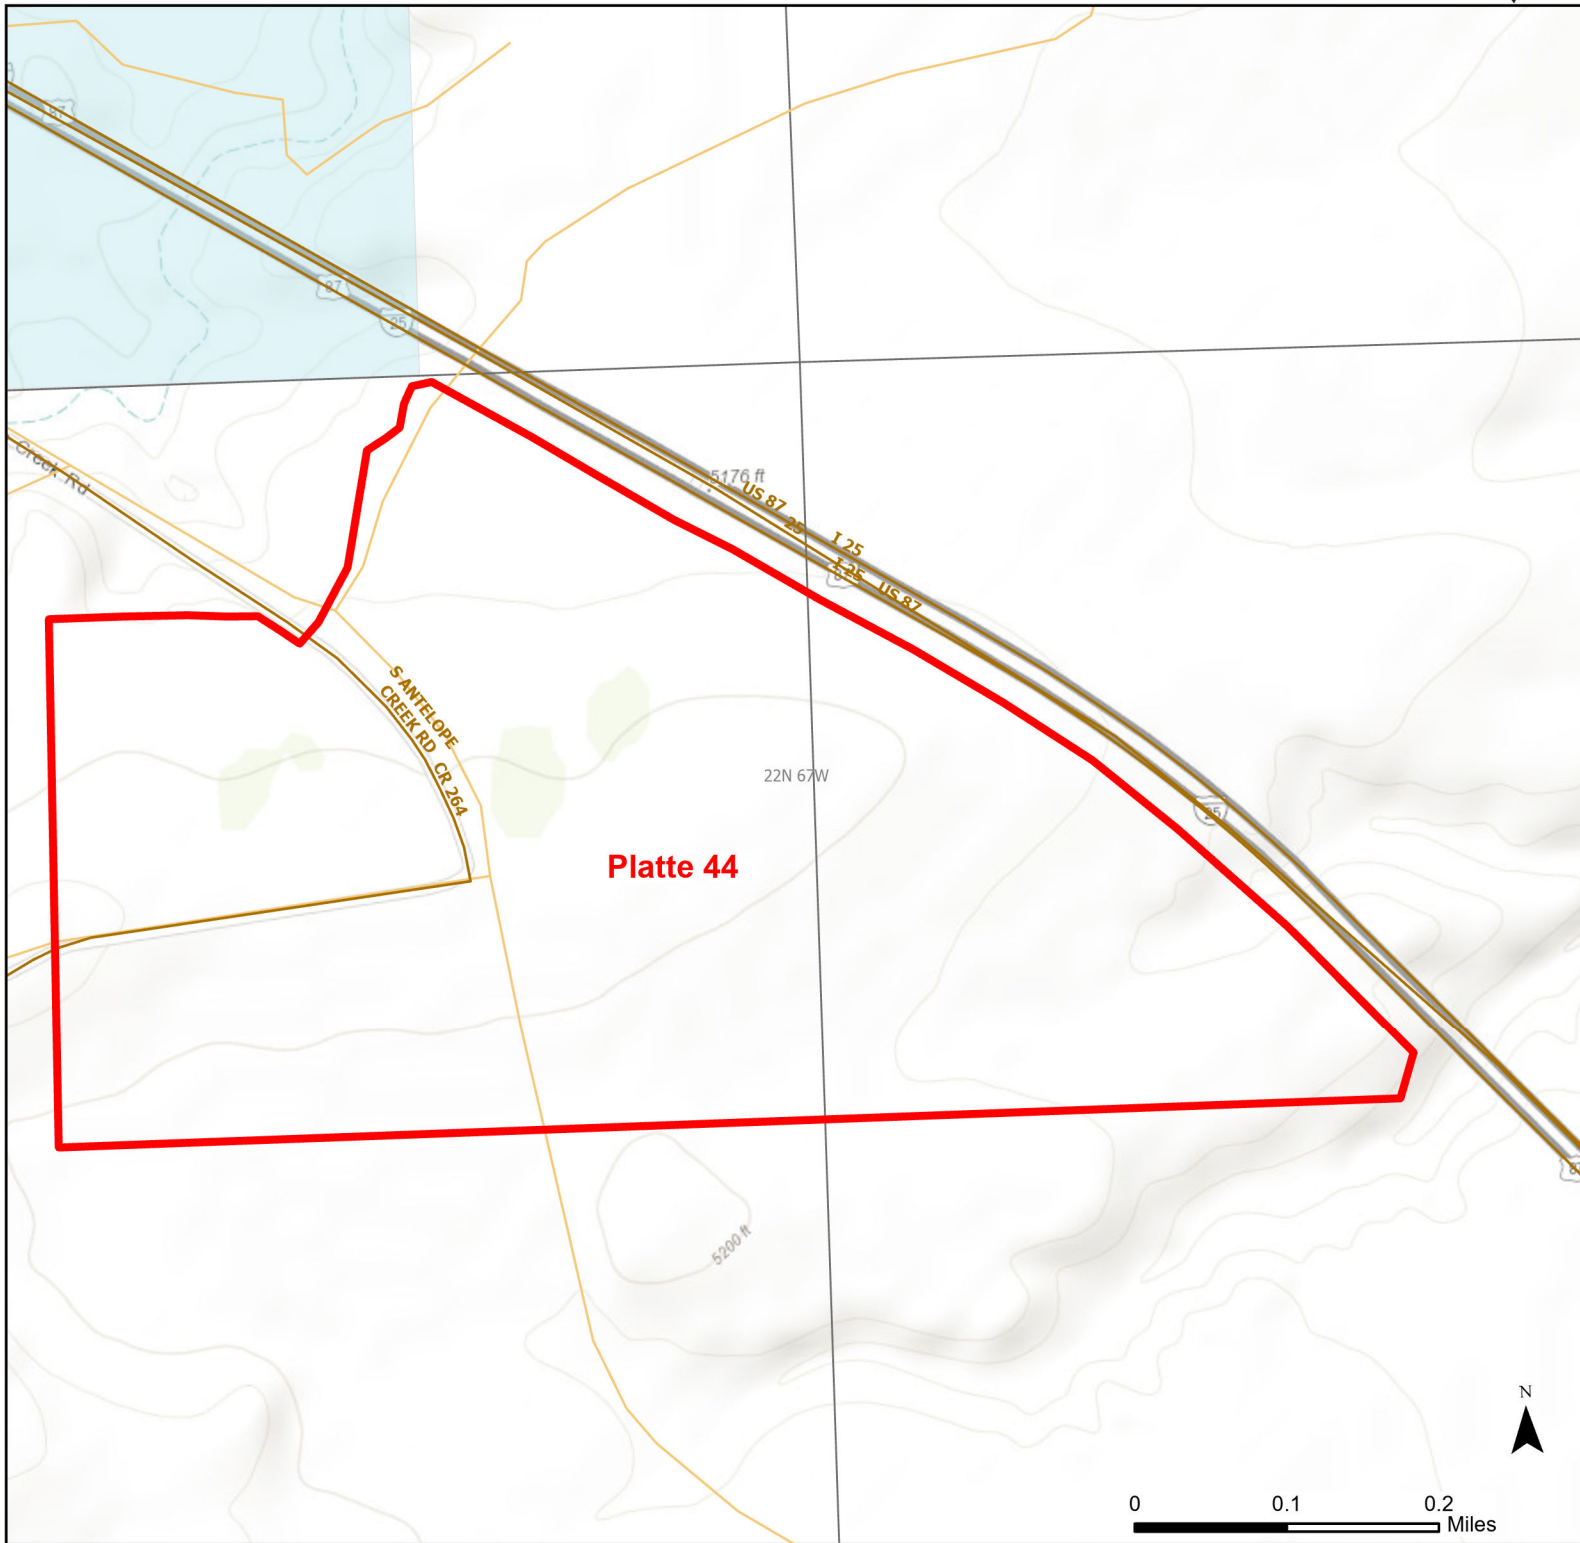

Platte 44 Walk-in Hunting Area

Access Dates:
09/01 - 12/31
2024 Hunt Season

Parking	Closed Road	Boundary	Limited Range Weapons and Archery	State
Road Closed	WIA Use Only	Archery Only	Other	DOD
Coupon Box	Roads	County Boundaries	CLOSED	BLM
Gate	Open Road			Forest Service
Special Conditions Apply				Wyoming Game & Fish Dept.
				Private

Species allowed to hunt: Waterfowl, Sharp-tailed Grouse, Doves, Partridge, Rabbit, Antelope

Rules: Duck hunting only. No goose hunting.

This map is for visual use, assistance and general location only, does not represent a survey, and is not to be used for legal conveyance. Hunt Area boundaries are approximate, consult Game and Fish Hunting Regulations for descriptions and restrictions. Access to these private lands for any commercial activity must be gained by contacting the individual landowner(s) directly.