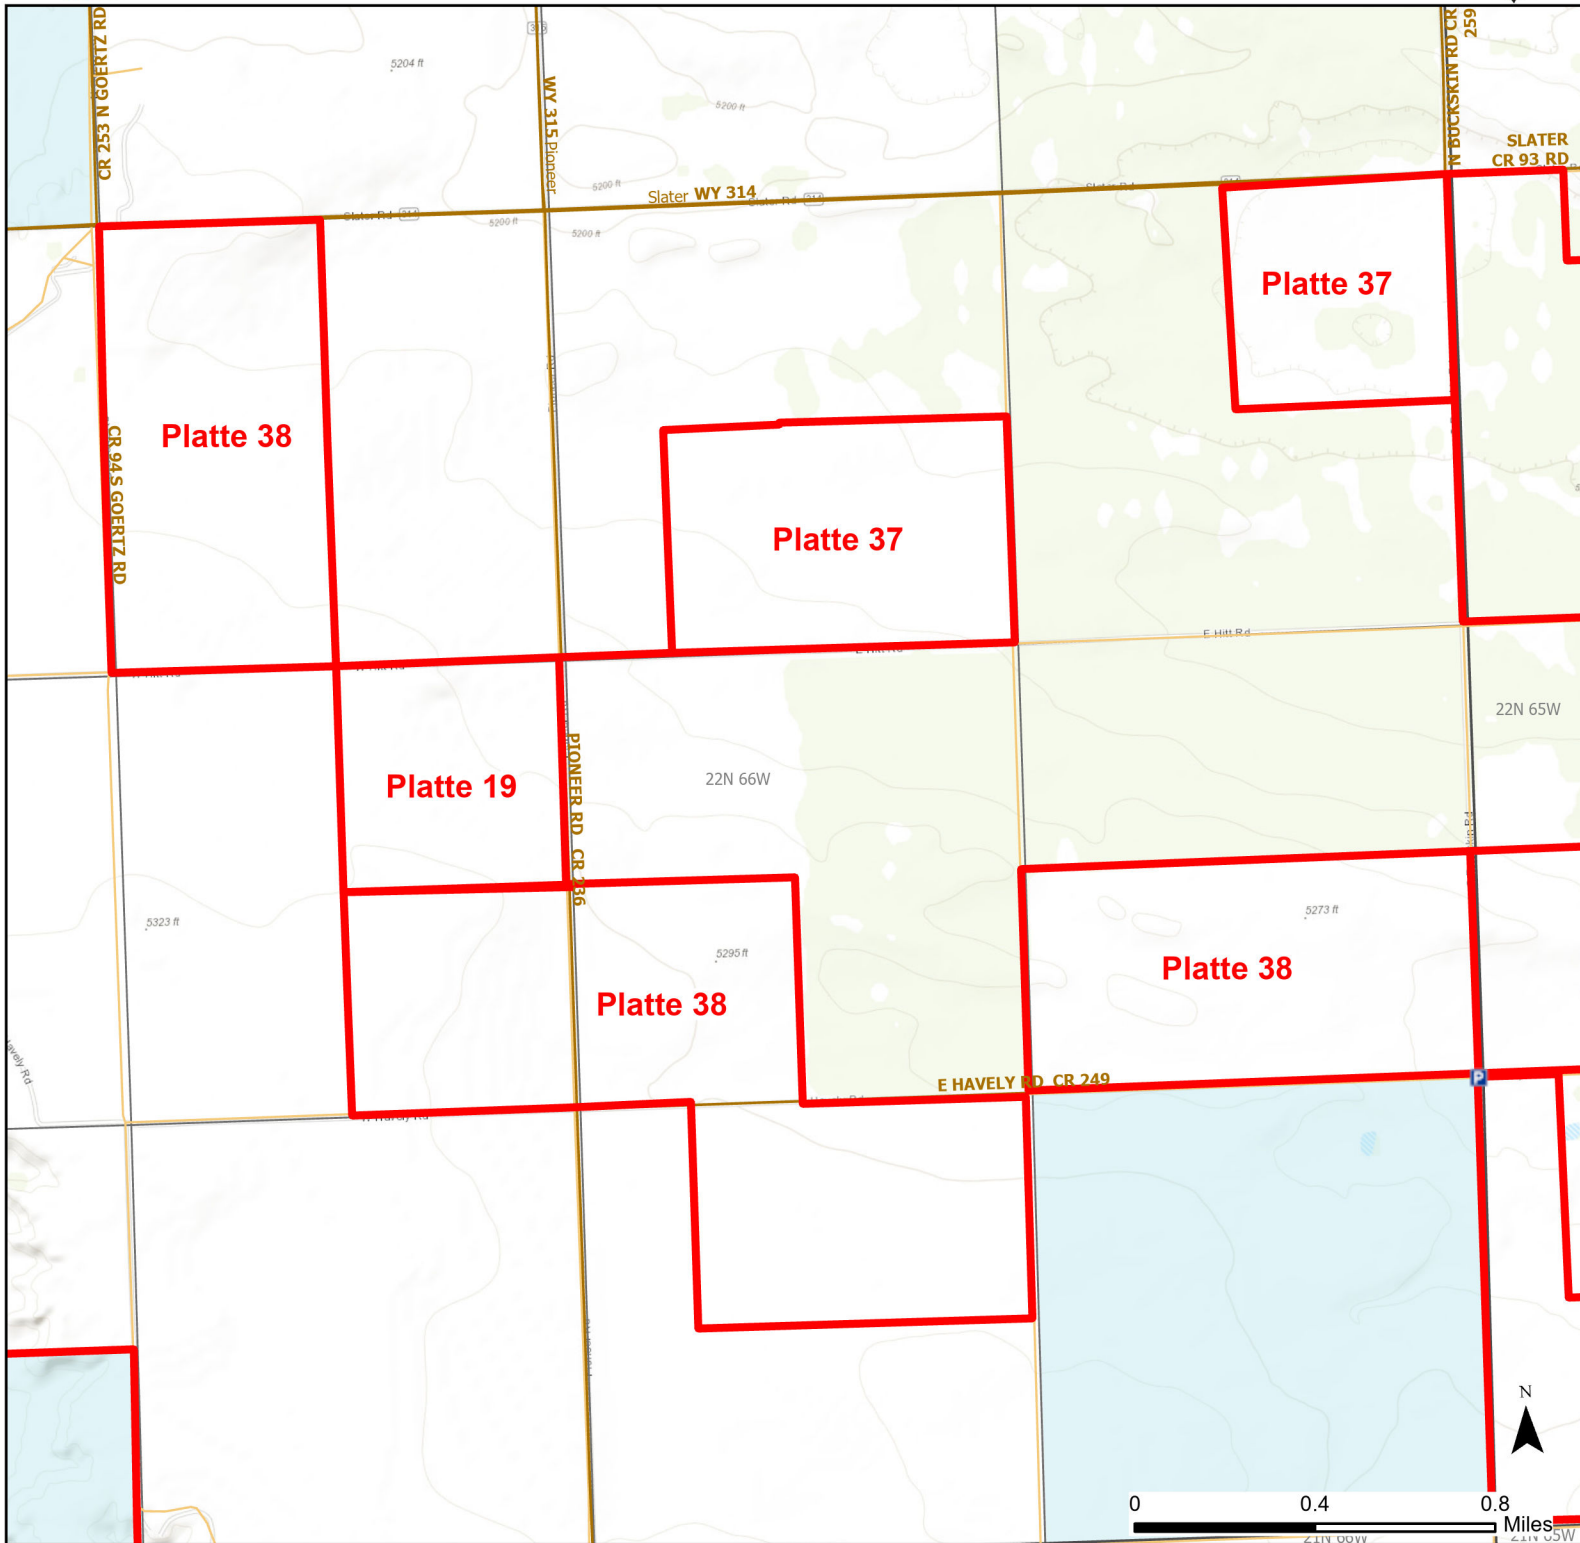

# Platte 38 Walk-in Hunting Area

Access Dates:  
08/15 - 03/01  
2024 Hunt Season

Parking	Closed Road	Boundary	Limited Range Weapons and Archery	State
Road Closed	WIA Use Only	Archery Only	Other	DOD
Coupon Box	Roads	County Boundaries	CLOSED	BLM
Gate	County Boundaries			Forest Service
Open Road				Wyoming Game & Fish Dept.
Special Conditions Apply				Private

Species allowed to hunt: Waterfowl, Pheasant, Sharp-tailed Grouse, Doves, Partridge, Rabbit, Antelope, Deer

Rules: Portable blinds may be used on a daily basis. Blinds must have owner's name and contact info affixed and may not be left in the field overnight.

This map is for visual use, assistance and general location only, does not represent a survey, and is not to be used for legal conveyance. Hunt Area boundaries are approximate, consult Game and Fish Hunting Regulations for descriptions and restrictions. Access to these private lands for any commercial activity must be gained by contacting the individual landowner(s) directly.