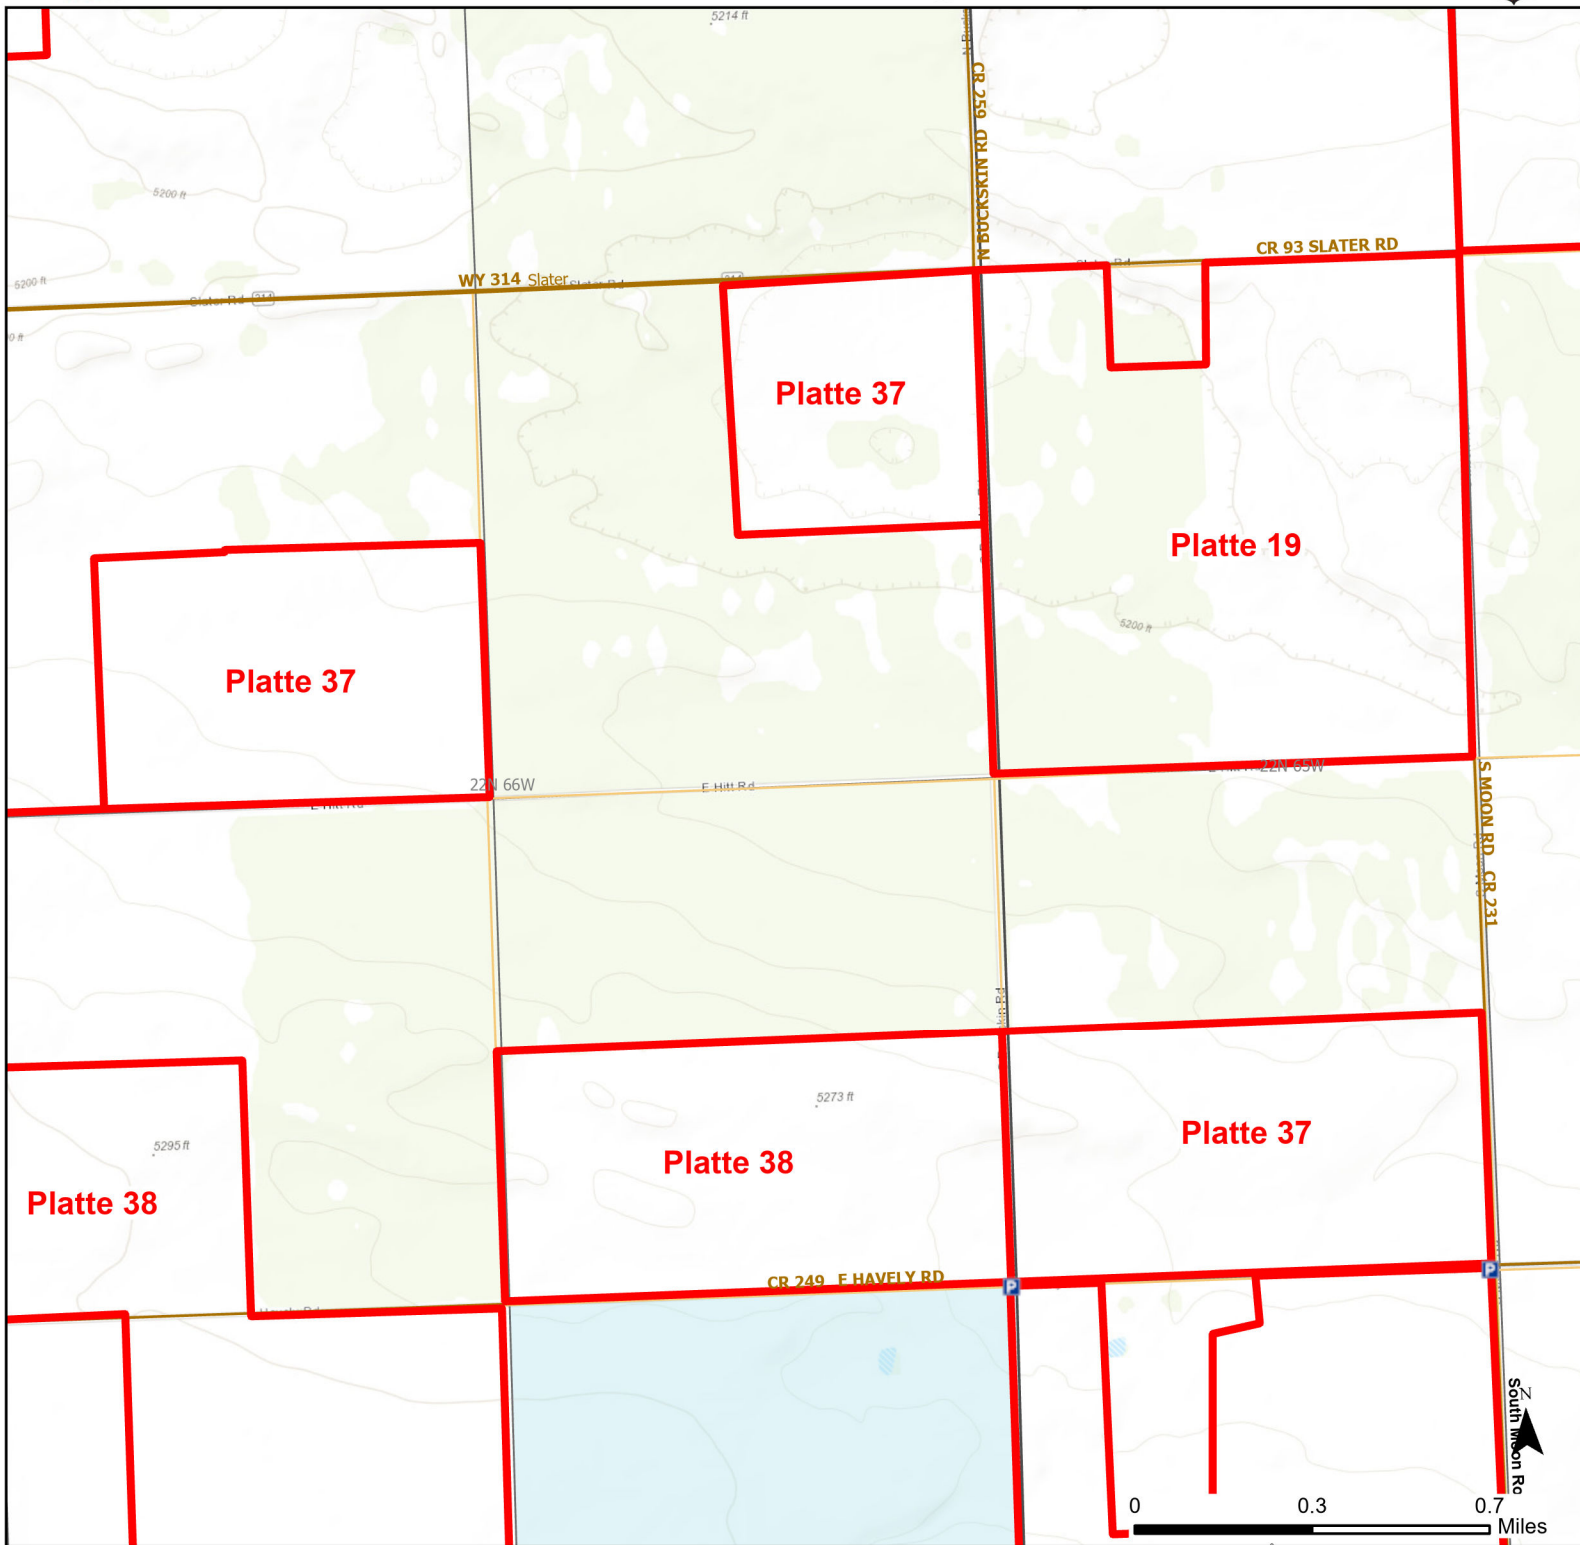

Platte 37 Walk-in Hunting Area

Access Dates:
09/01 - 12/31
2024 Hunt Season

Parking	Closed Road	Boundary	Limited Range Weapons and Archery	State
Road Closed	WIA Use Only	Archery Only	Other	DOD
Coupon Box	Roads	County Boundaries	CLOSED	BLM
Gate	Open Road			Forest Service
Special Conditions Apply				Wyoming Game & Fish Dept.
				Private

Species allowed to hunt: Waterfowl, Sharp-tailed Grouse, Doves, Partridge, Antelope

Rules: Duck hunting only. No goose hunting.

This map is for visual use, assistance and general location only, does not represent a survey, and is not to be used for legal conveyance. Hunt Area boundaries are approximate, consult Game and Fish Hunting Regulations for descriptions and restrictions. Access to these private lands for any commercial activity must be gained by contacting the individual landowner(s) directly.