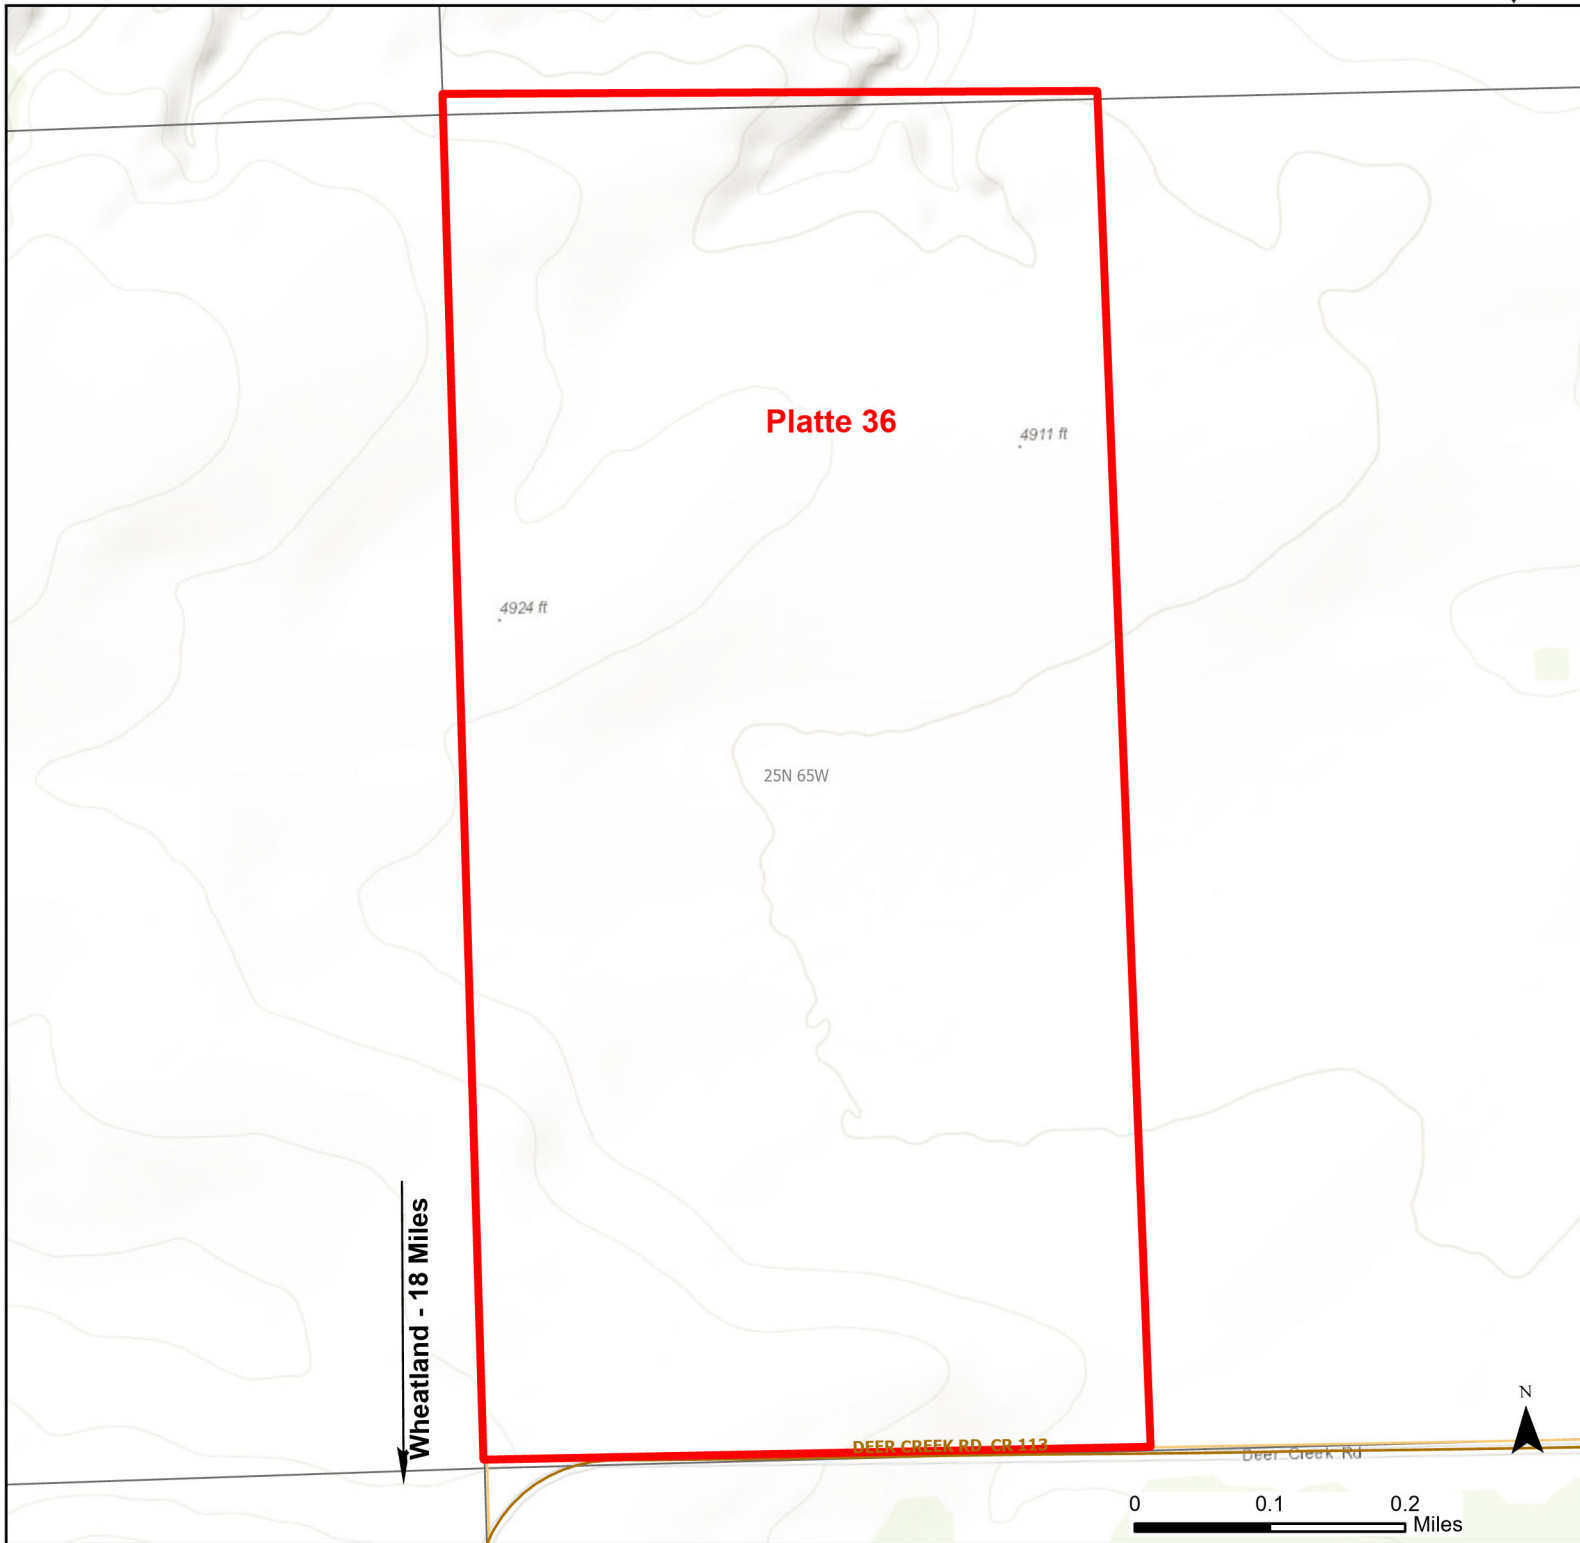

Platte 36 Walk-in Hunting Area

Access Dates:
09/01 - 12/31
2024 Hunt Season

Parking	Closed Road	Boundary	Limited Range Weapons and Archery	State
Road Closed	WIA Use Only	Archery Only	Other	DOD
Coupon Box	Roads	County Boundaries	CLOSED	BLM
Gate				Forest Service
Open Road				Wyoming Game & Fish Dept.
Special Conditions Apply				Private

Species allowed to hunt: Sharp-tailed Grouse, Doves, Partridge, Antelope

Rules: Portable blinds may be used on a daily basis. Blinds must have owner's name and contact info affixed and may not be left in the field overnight.

This map is for visual use, assistance and general location only, does not represent a survey, and is not to be used for legal conveyance. Hunt Area boundaries are approximate, consult Game and Fish Hunting Regulations for descriptions and restrictions. Access to these private lands for any commercial activity must be gained by contacting the individual landowner(s) directly.