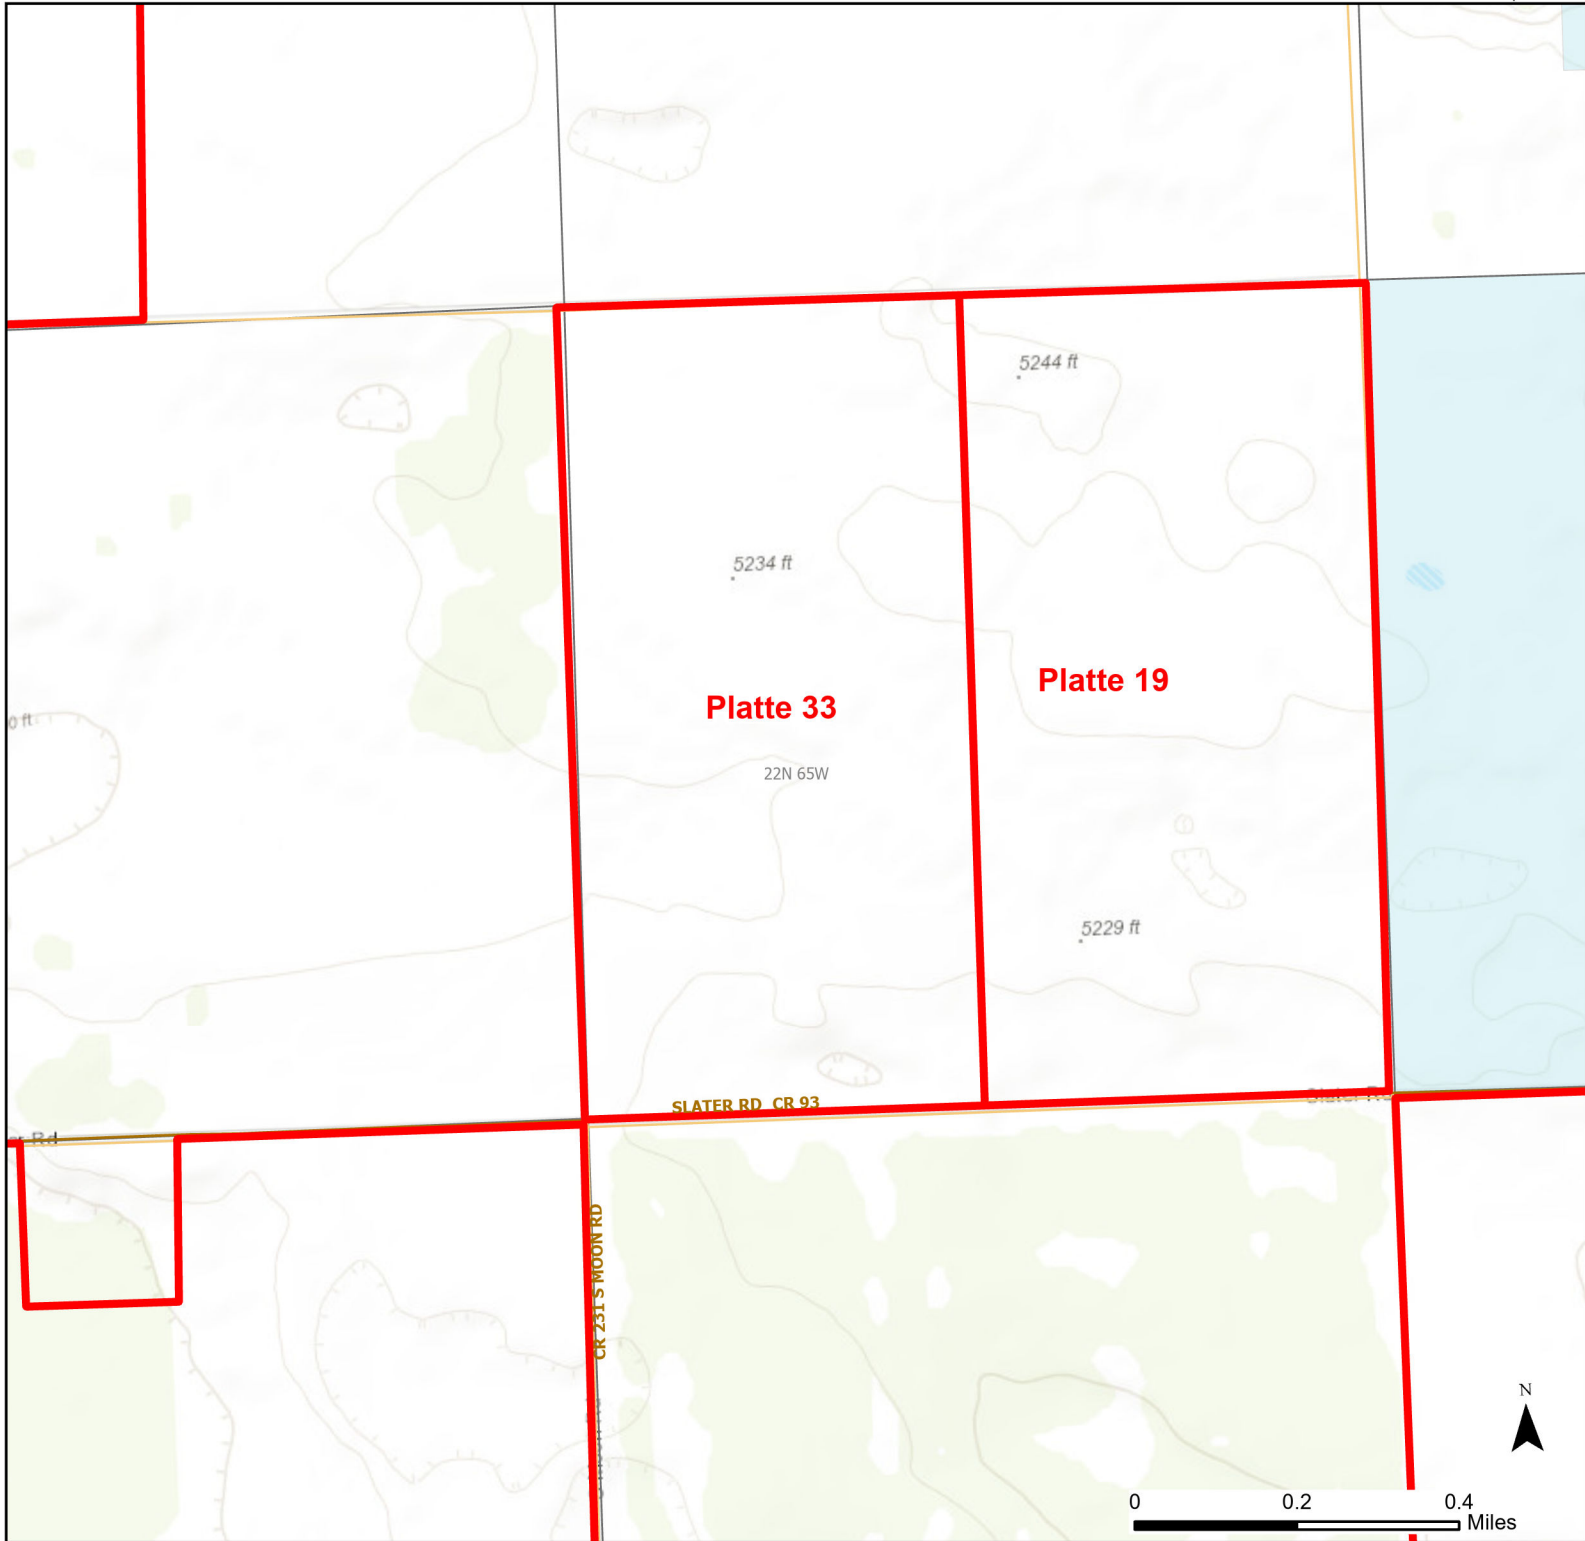

Platte 33 Walk-in Hunting Area

Access Dates:
09/01 - 12/31
2024 Hunt Season

Parking	Closed Road	WIA Use Only	Boundary	Limited Range Weapons and Archery	State
Road Closed	Roads	County Boundaries	Archery Only	Other	DOD
Coupon Box	Gate		CLOSED	BLM	Forest Service
Open Road	Special Conditions Apply				Wyoming Game & Fish Dept.
					Private

This map is for visual use, assistance and general location only, does not represent a survey, and is not to be used for legal conveyance. Hunt Area boundaries are approximate, consult Game and Fish Hunting Regulations for descriptions and restrictions. Access to these private lands for any commercial activity must be gained by contacting the individual landowner(s) directly.