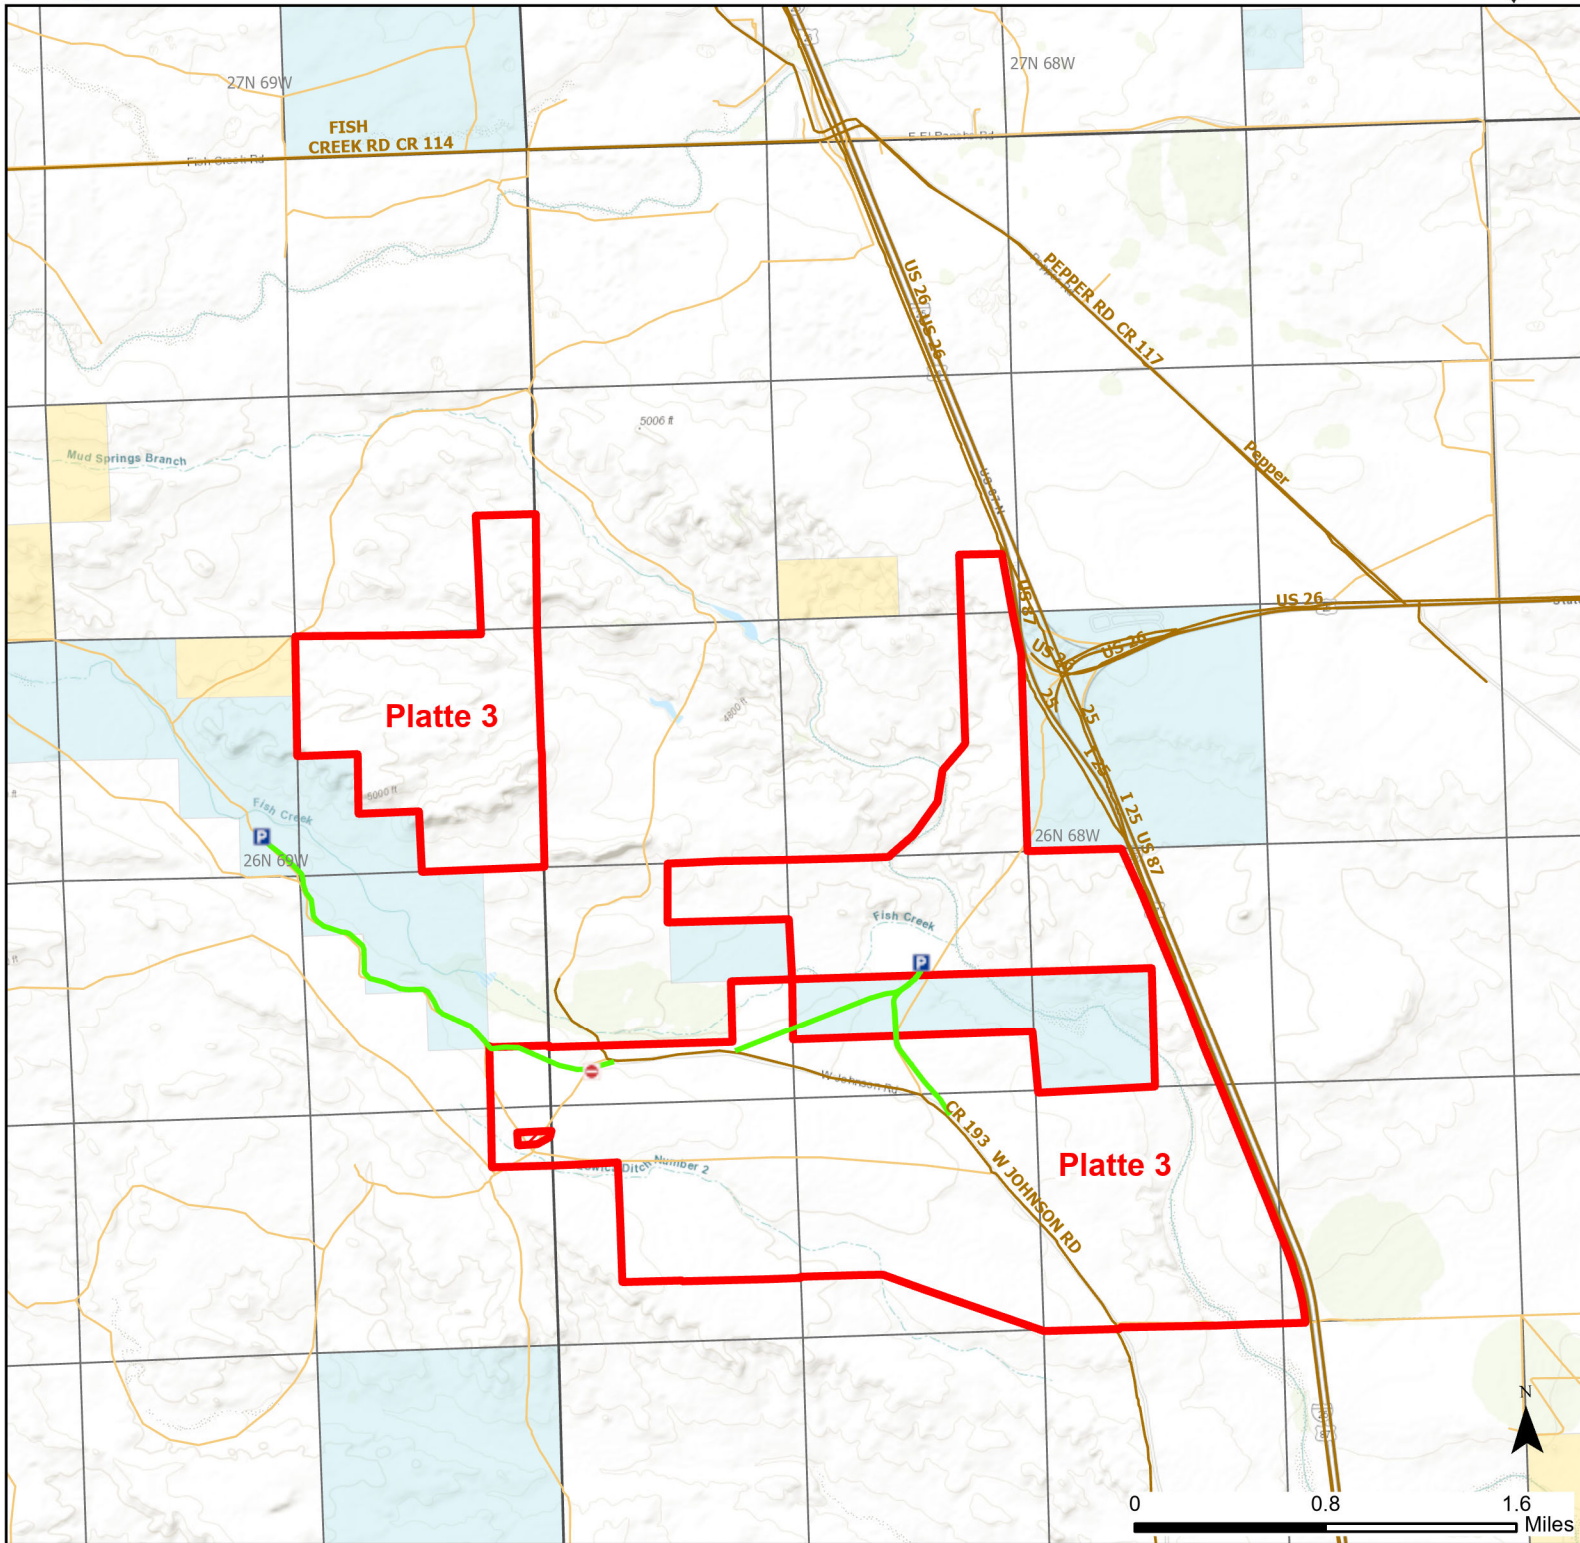

Platte 3 Walk-in Hunting Area

Access Dates:
10/05 - 12/31
2024 Hunt Season

Parking	Closed Road	Boundary	Limited Range Weapons and Archery	State
Road Closed	WIA Use Only	Archery Only	Other	DOD
Coupon Box	Roads	County Boundaries	CLOSED	BLM
Gate	Open Road			Forest Service
Special Conditions Apply				Wyoming Game & Fish Dept.
				Private

Species allowed to hunt: Antelope

Rules: Portable blinds may be used on a daily basis. Blinds must have owner's name and contact info affixed and may not be left in the field overnight.

This map is for visual use, assistance and general location only, does not represent a survey, and is not to be used for legal conveyance. Hunt Area boundaries are approximate, consult Game and Fish Hunting Regulations for descriptions and restrictions. Access to these private lands for any commercial activity must be gained by contacting the individual landowner(s) directly.